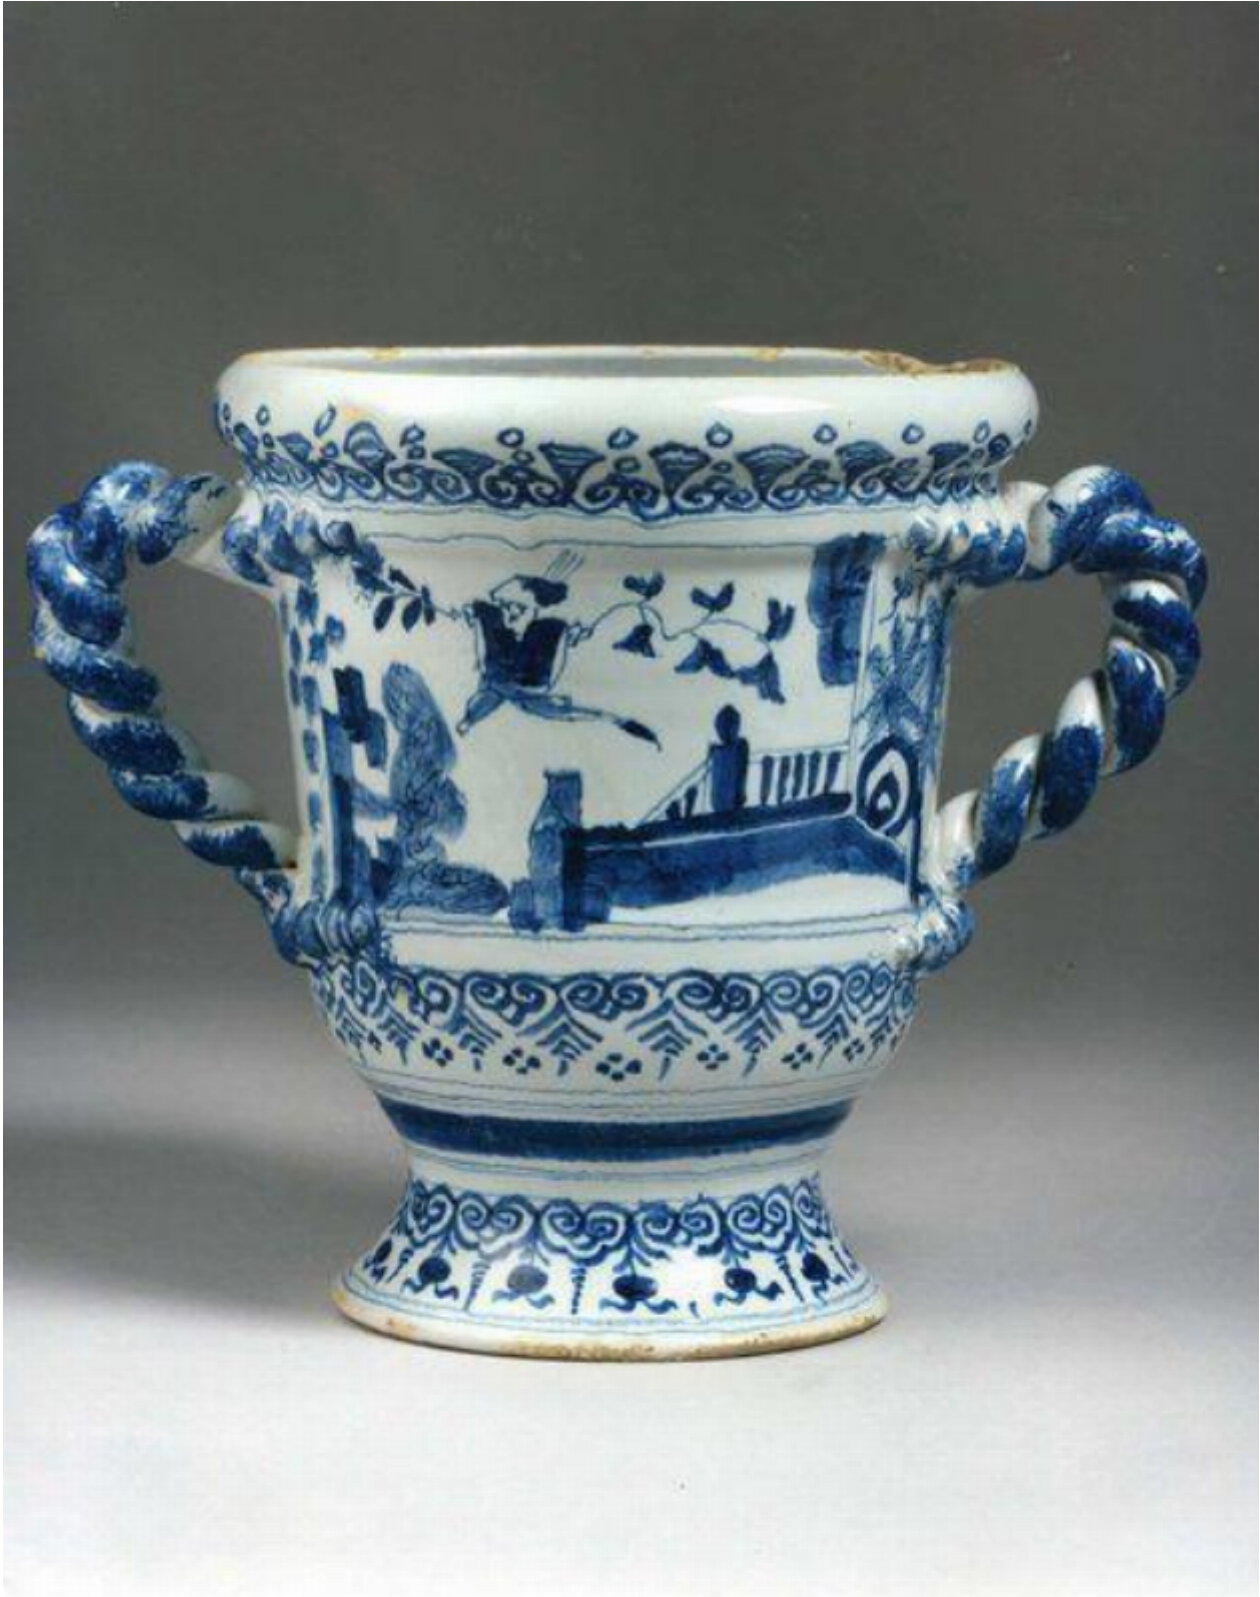

A rare, mid-18th century chinoiserie English delftware vase

Sold

REF: 10554

## Description

The rim incurved. The body with an acrobat holding leafy branches and leaping over a fence on the front, and a figure standing in a fenced garden between borders of stylised scrolls and ruyi lappets on the reverse. Two sponged rope-twist handles. Decorated in blue on a blue glaze. Restored. Probably Bristol, second quarter of the 18th century.

Height: 21.00 cm./8.25 in.