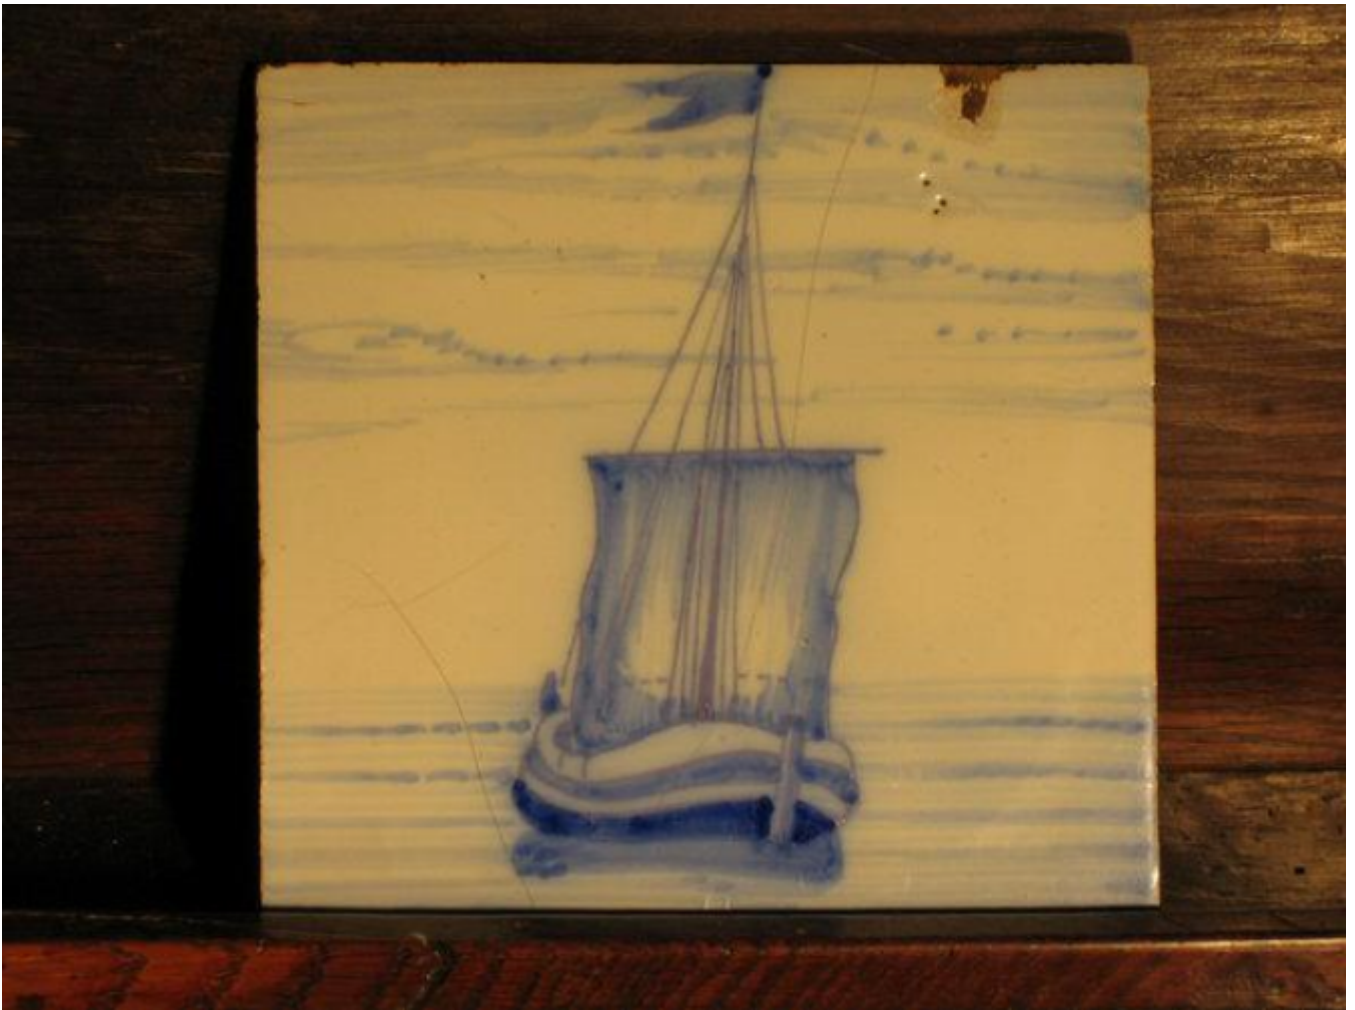

An early-19th century, Dutch delftware tile

Sold

REF: 10333

## Description

Decorated with a barge in full sail. Painted in blue on a white glaze. First half of the 19th century.