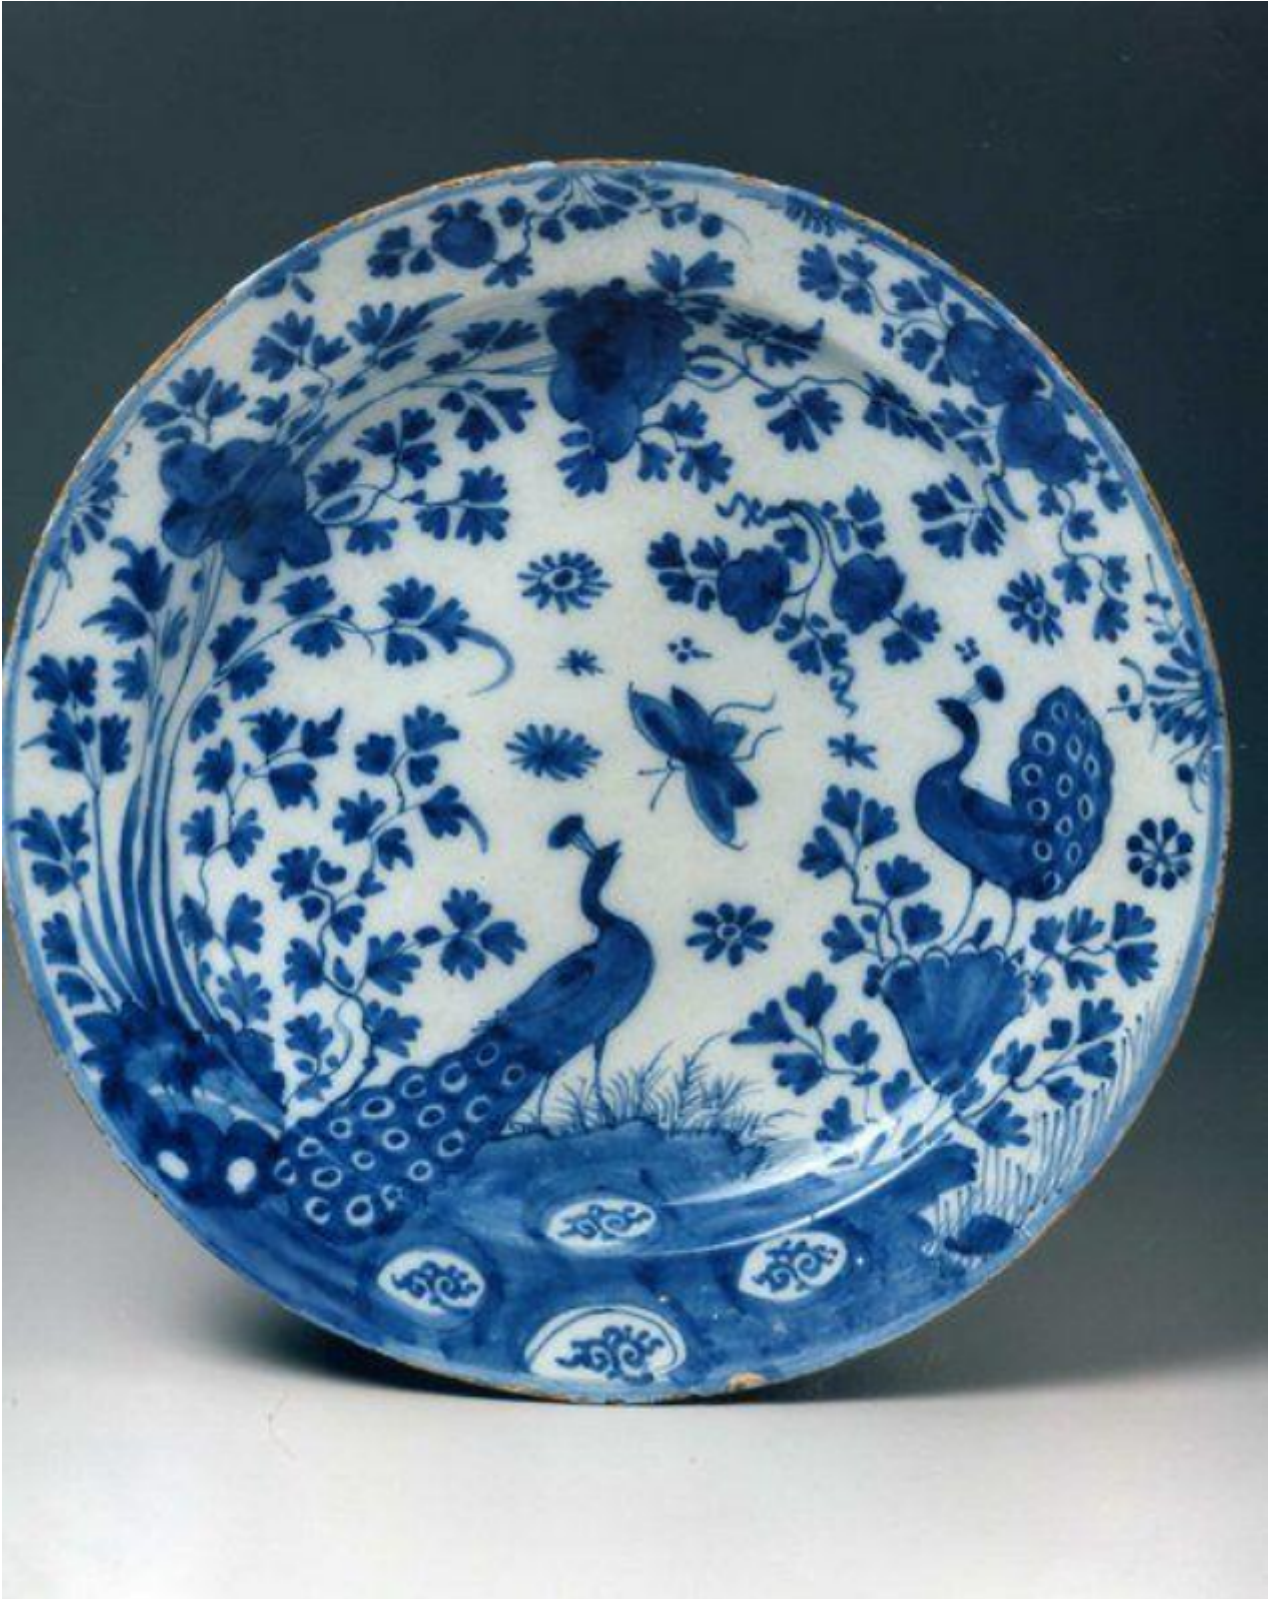

A fine pair of early-18th century Dutch delftware dishes

Sold

REF: 10566

Description

Decorated with a rim-to-rim floral scene with a male and a female peacock courting amongst a profusion of flowers and trailing stems. Decorated in blue on a pale blue glaze. Restoration to a glaze chip. Probably Dutch, first quarter of the 18th century.

2074443

Diameter: 34.00 cm./13.25 in.

Sold February, 1998 ticket price £ 2,400 the pair

It is extremely rare to find an early pair of Dutch delftware dishes. It is also rare to find pieces decorated with exotic birds such as peacocks. Appropriately, these dishes are decorated in a beautiful rich peacock-blue.