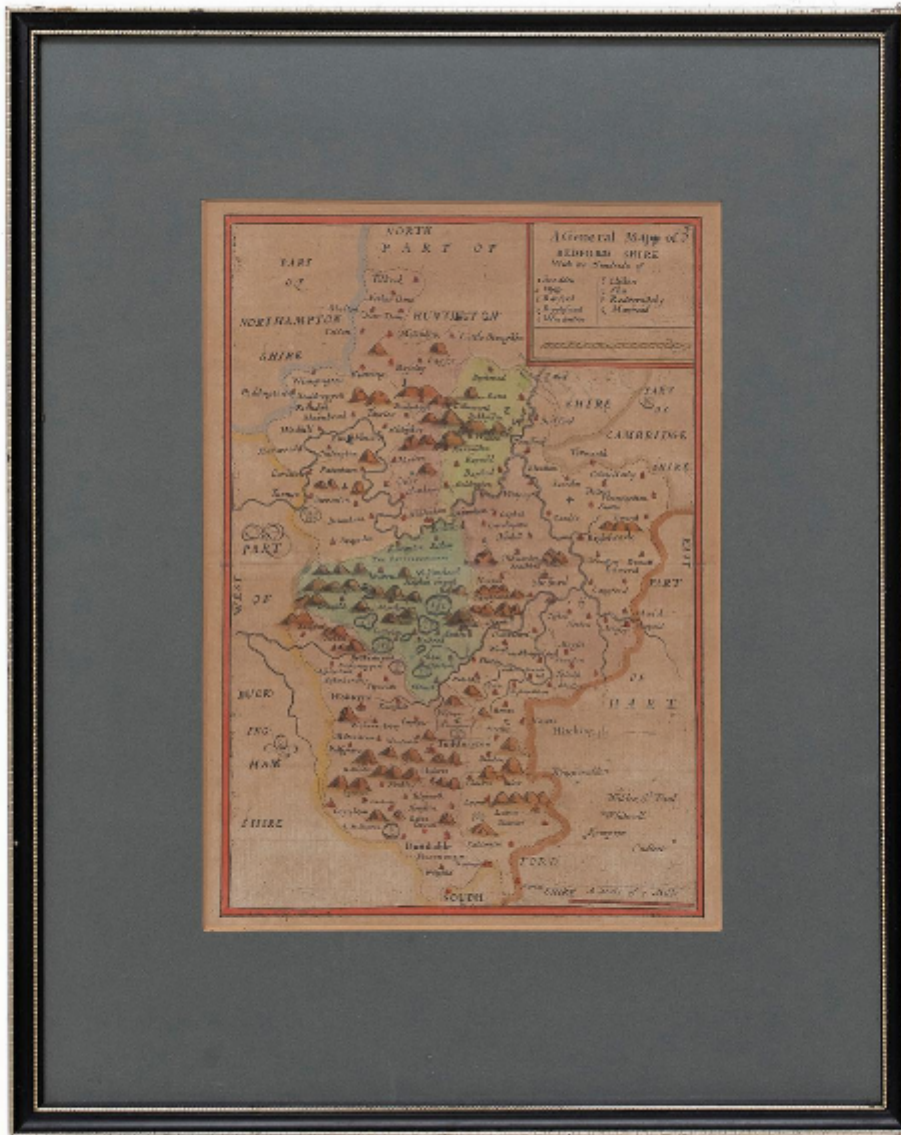

Map Bedfordshire No 3 General Framed

£900

© Howgego Historic & Modern

REF: 11851

Height: 37 cm (14.6")

Width: 31 cm (12.2")

Depth: 2 cm (0.8")

Description

A general map of Bedfordshire with its hundreds. Measure: 37cm 14 1/2" high A scale of 5 miles. in the original green mount and traditional black and gold frame. charming map with lovely detailing and colouring.