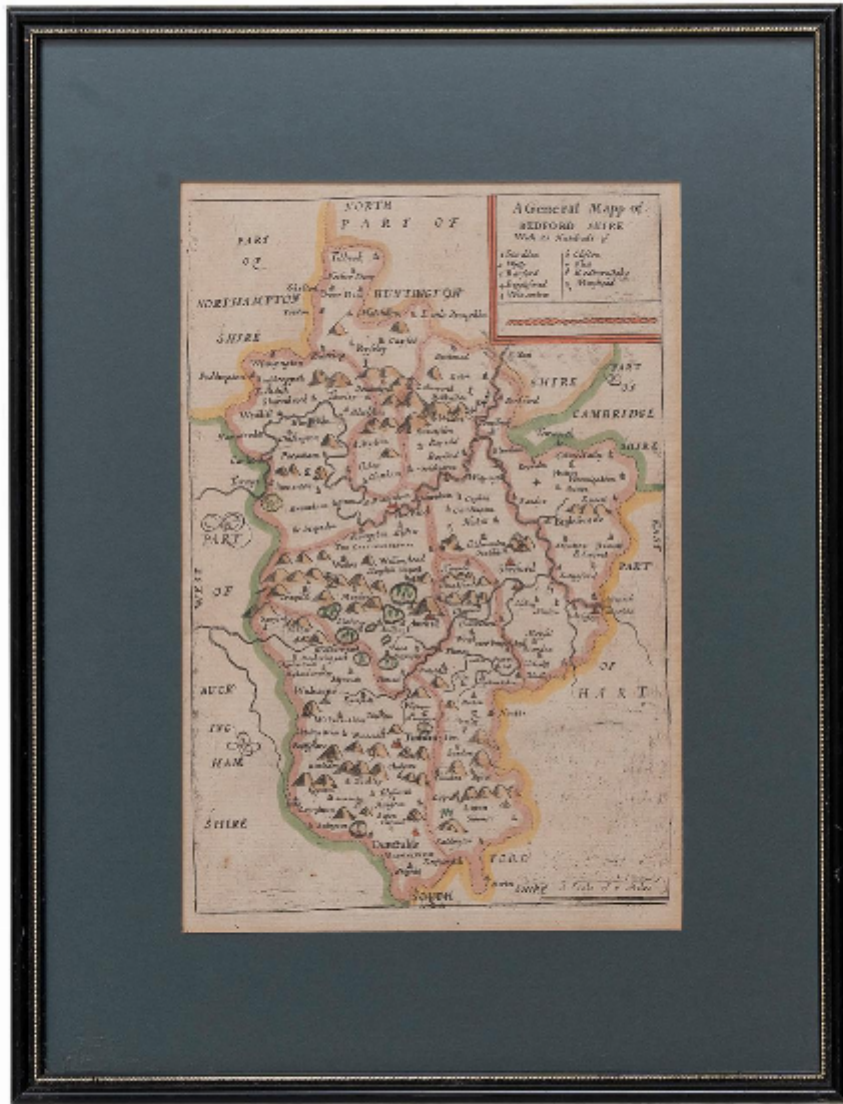

Map Bedfordshire General Framed

£900

© Howgego Historic & Modern

REF: 11849

Height: 36 cm (14.2")

Width: 28 cm (11")

Depth: 2 cm (0.8")

Description

A general map of Bedfordshire with its hundreds A scale of 5 miles in the original green mount and traditional black and gold frame. Measures: 36cm 14" high.