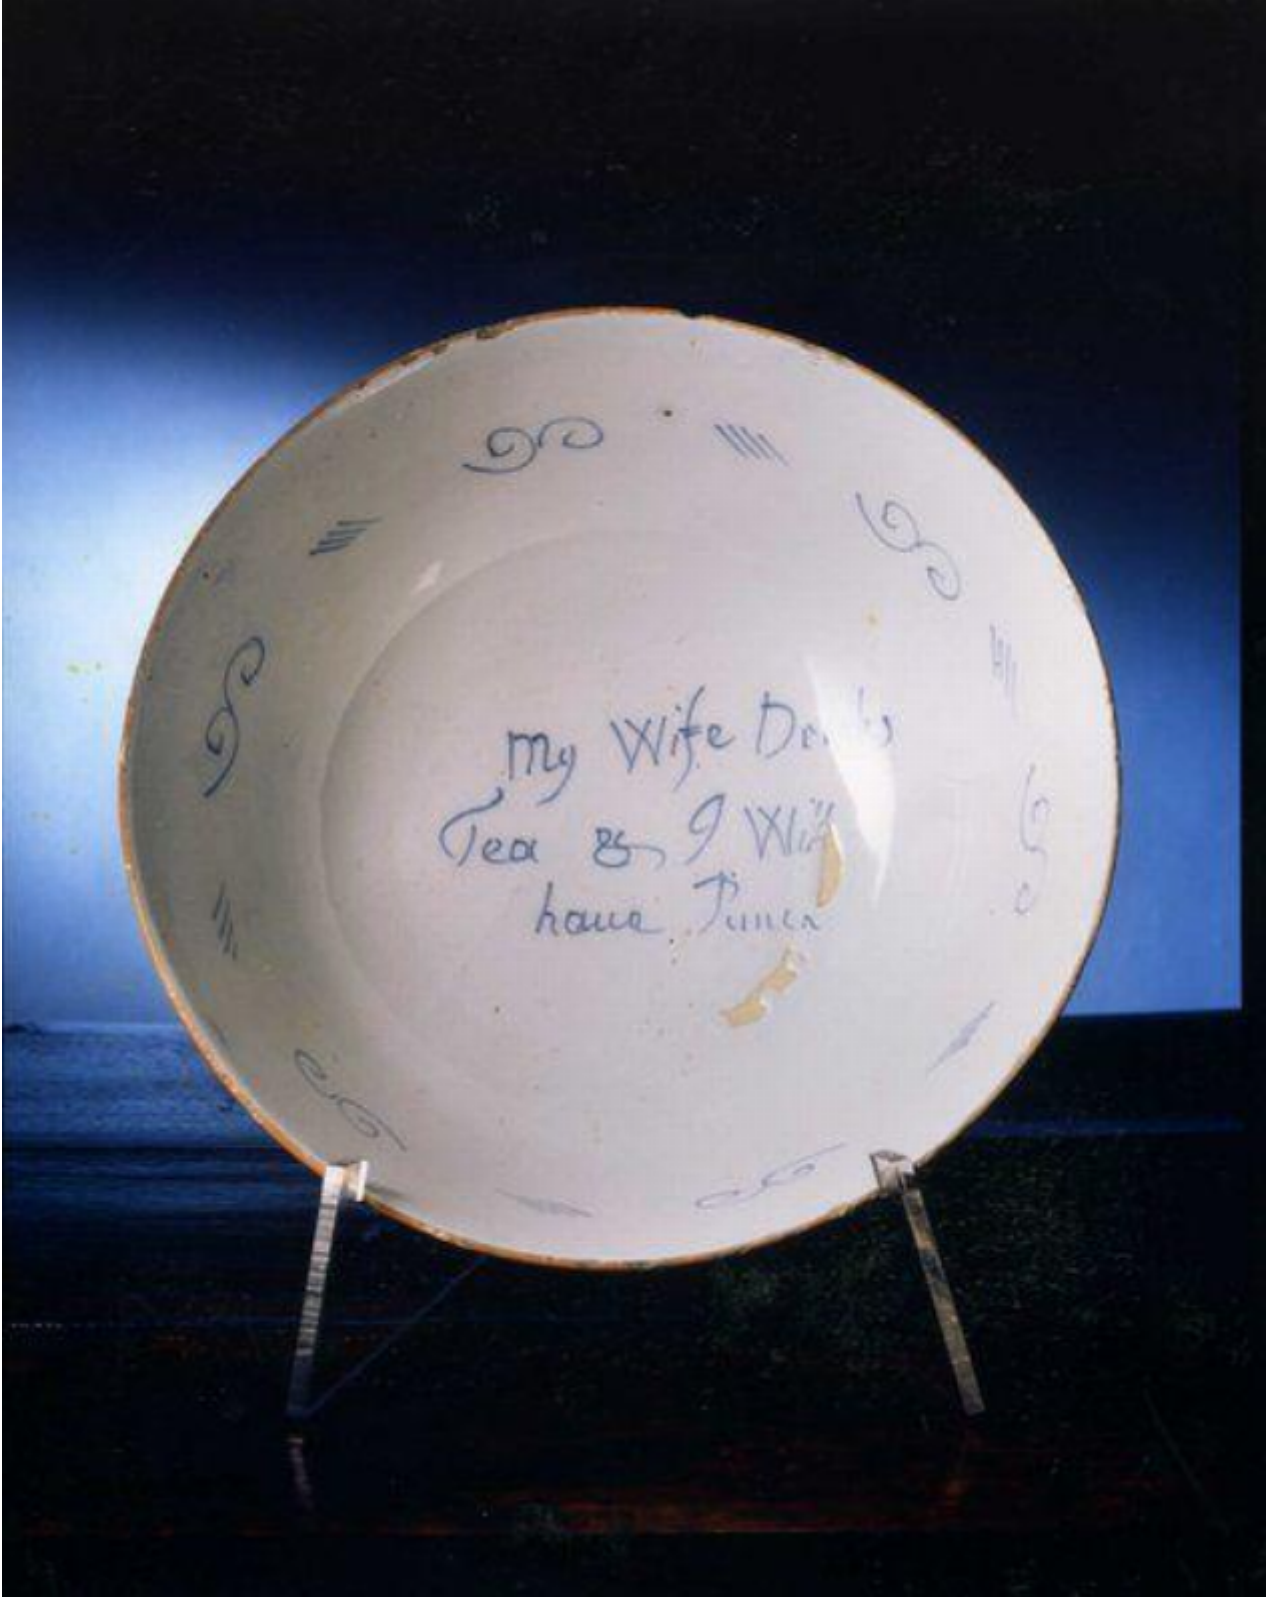

A rare mid-18th century, English, delftware punch bowl inscribed ' My wife drinks tea & I will have punch'

Sold

REF: 10547

## Description

The inside centre decorated with the inscription "My wife drinks tea & I will have punch", and the rim with six double-scrolls and dashes interposed. The edge brown. The outside decorated with a double-trellis border above nine repeats of a stylised-mimosa pattern and flying insects with a double circle border below. Bearing the label "Gautier Collection no 245". Decorated in blue on a whitish glaze. In original condition. Probably London, third quarter of the 18th century.