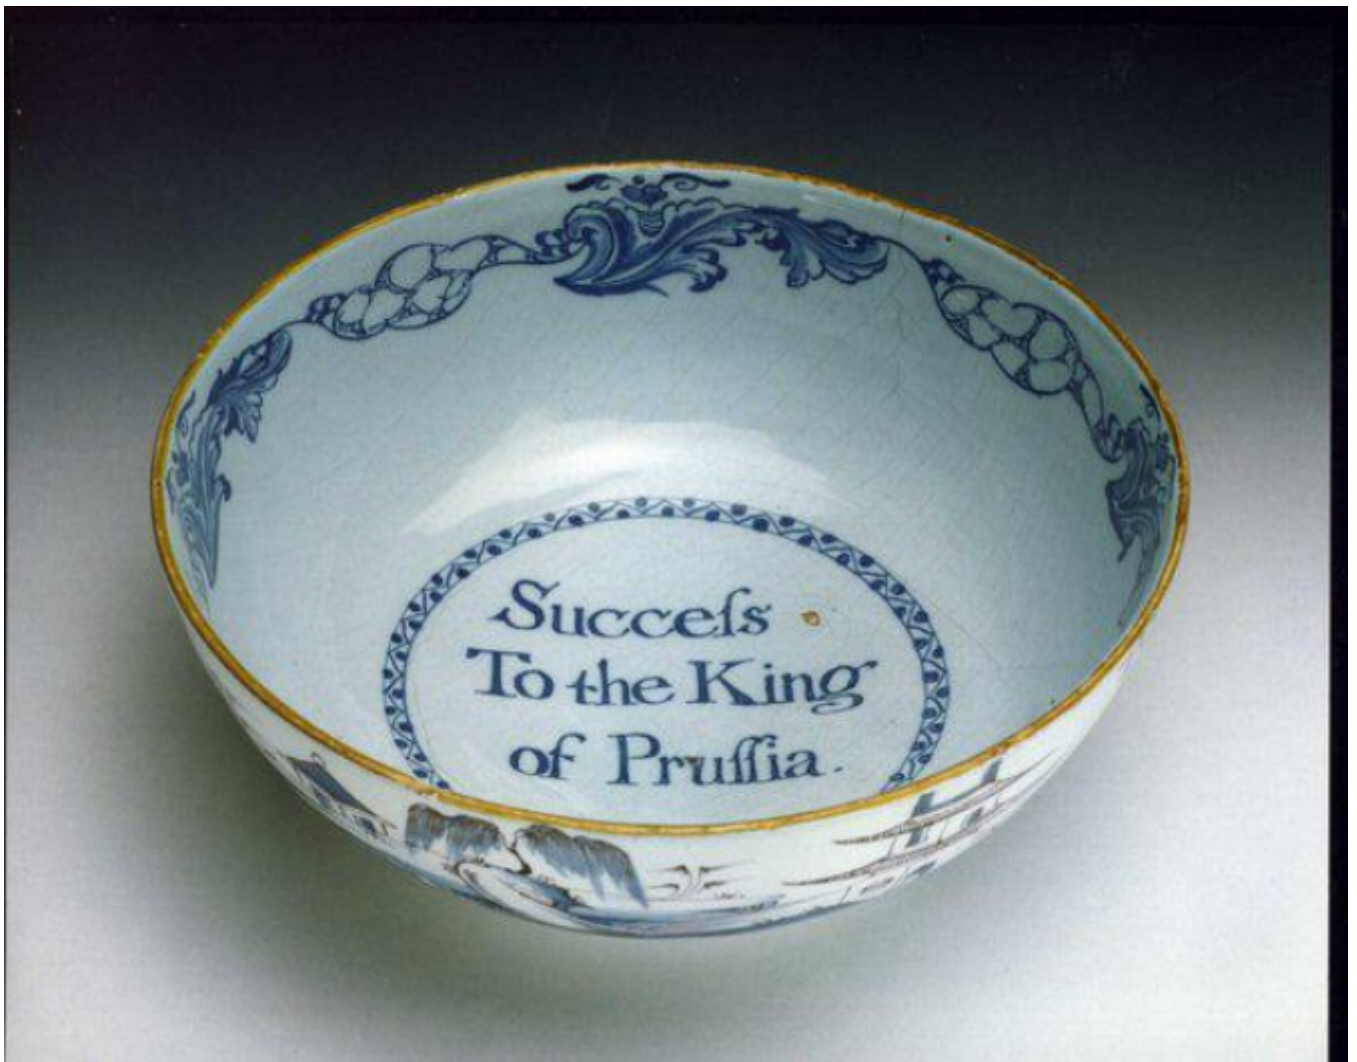

A rare, mid-18th century English delftware polychrome punch bowl with the inscription 'Success to the King of Prussia'

Sold

REF: 10572

Description

THE RIM DECORATED WITH A GARLAND OF FOUR ANTHACUS LEAVES WITH CRACKED-ICE PATTERN RESERVES INTERPOSED.

THE OUTSIDE DECORATED WITH AN ISLAND SCENE OF A PAGODA INSIDE A GARDEN, A WILLOW TREE ON A BANK, AND A HUT IN THE DISTANCE; AND A SMALL REPEAT OF A WILLOW ON A BANK.

DECORATED IN BLUE AND MANGANESE ON A PALE BLUE GLAZE, THE EDGE YELLOW. IN ORIGINAL CONDITION. PROBABLY LONDON, CIRCA 1760.

PROBABLY MADE TO COMMEMORATE THE ALLIANCE OF ENGLAND WITH FREDERICK THE GREAT, KING OF PRUSSIA DURING THE SEVEN YEARS WAR OF 1756 TO 1763.

REFERENCE: BRITISH DELFT AT WILLIAMSBURG (AUSTEN), FIG.53.

DIAMETER : 26.00 CM./18.13 IN.