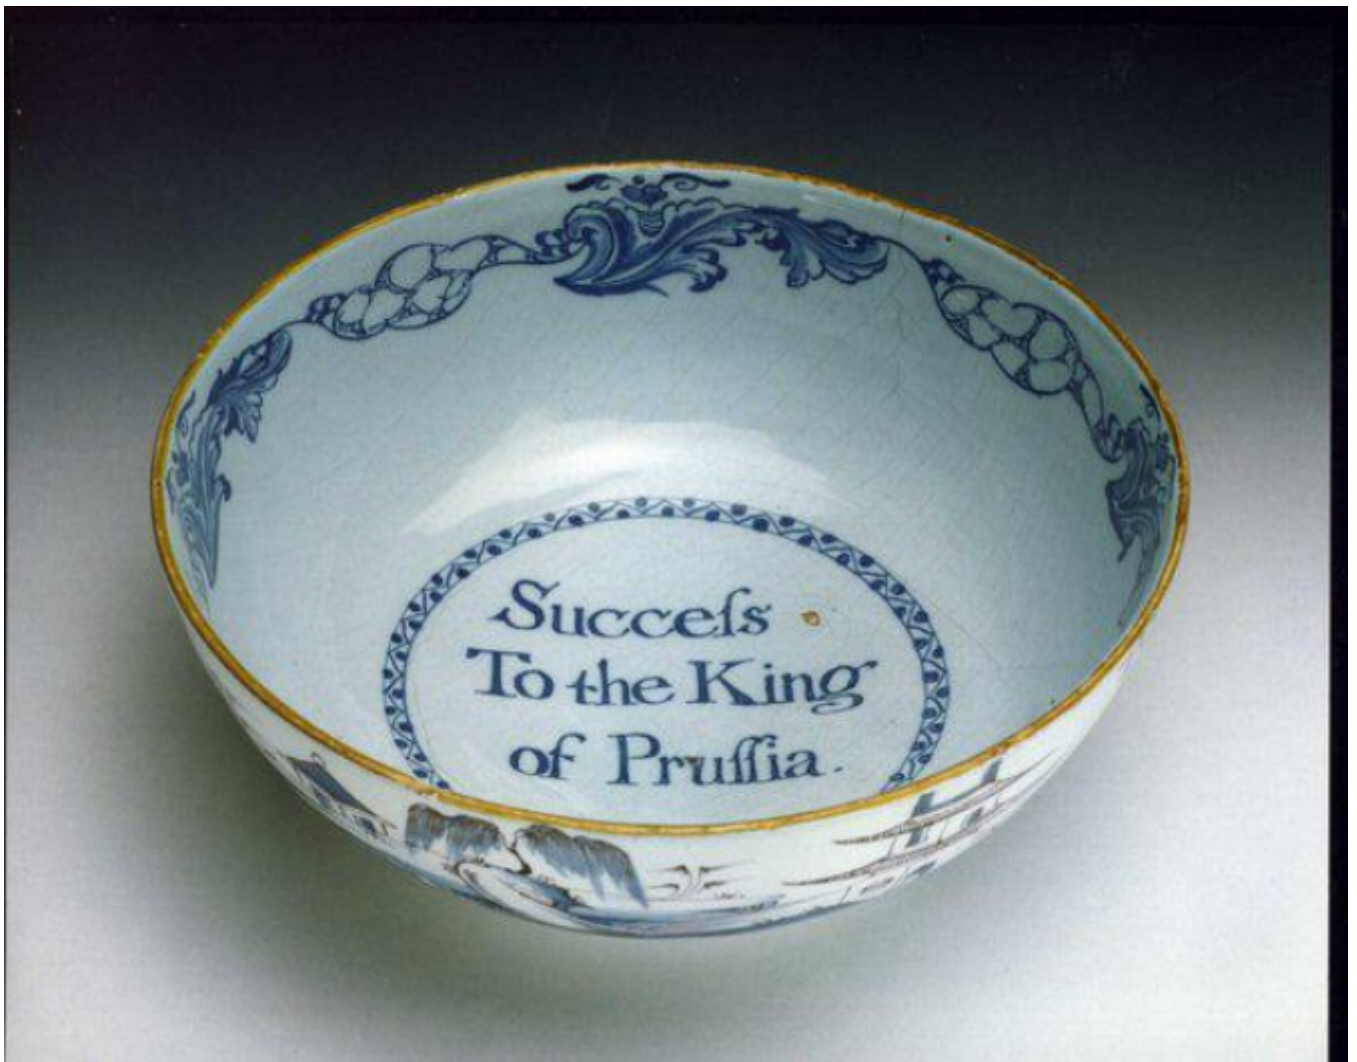

A rare, mid-18th century English delftware polychrome punch bowl with the inscription 'Success to the King of Prussia'

Sold

REF: 10572

### Description

THE RIM DECORATED WITH A GARLAND OF FOUR ANTHACUS LEAVES WITH CRACKED-ICE PATTERN RESERVES INTERPOSED.

THE OUTSIDE DECORATED WITH AN ISLAND SCENE OF A PAGODA INSIDE A GARDEN, A WILLOW TREE ON A BANK, AND A HUT IN THE DISTANCE; AND A SMALL REPEAT OF A WILLOW ON A BANK.

DECORATED IN BLUE AND MANGANESE ON A PALE BLUE GLAZE, THE EDGE YELLOW. IN ORIGINAL CONDITION. PROBABLY LONDON, CIRCA 1760.

PROBABLY MADE TO COMMEMORATE THE ALLIANCE OF ENGLAND WITH FREDERICK THE GREAT, KING OF PRUSSIA DURING THE SEVEN YEARS WAR OF 1756 TO 1763.

REFERENCE: BRITISH DELFT AT WILLIAMSBURG (AUSTEN), FIG.53.

DIAMETER : 26.00 CM./18.13 IN.

HEIGHT : 7.50 CM./ 3.13 IN

054362/246