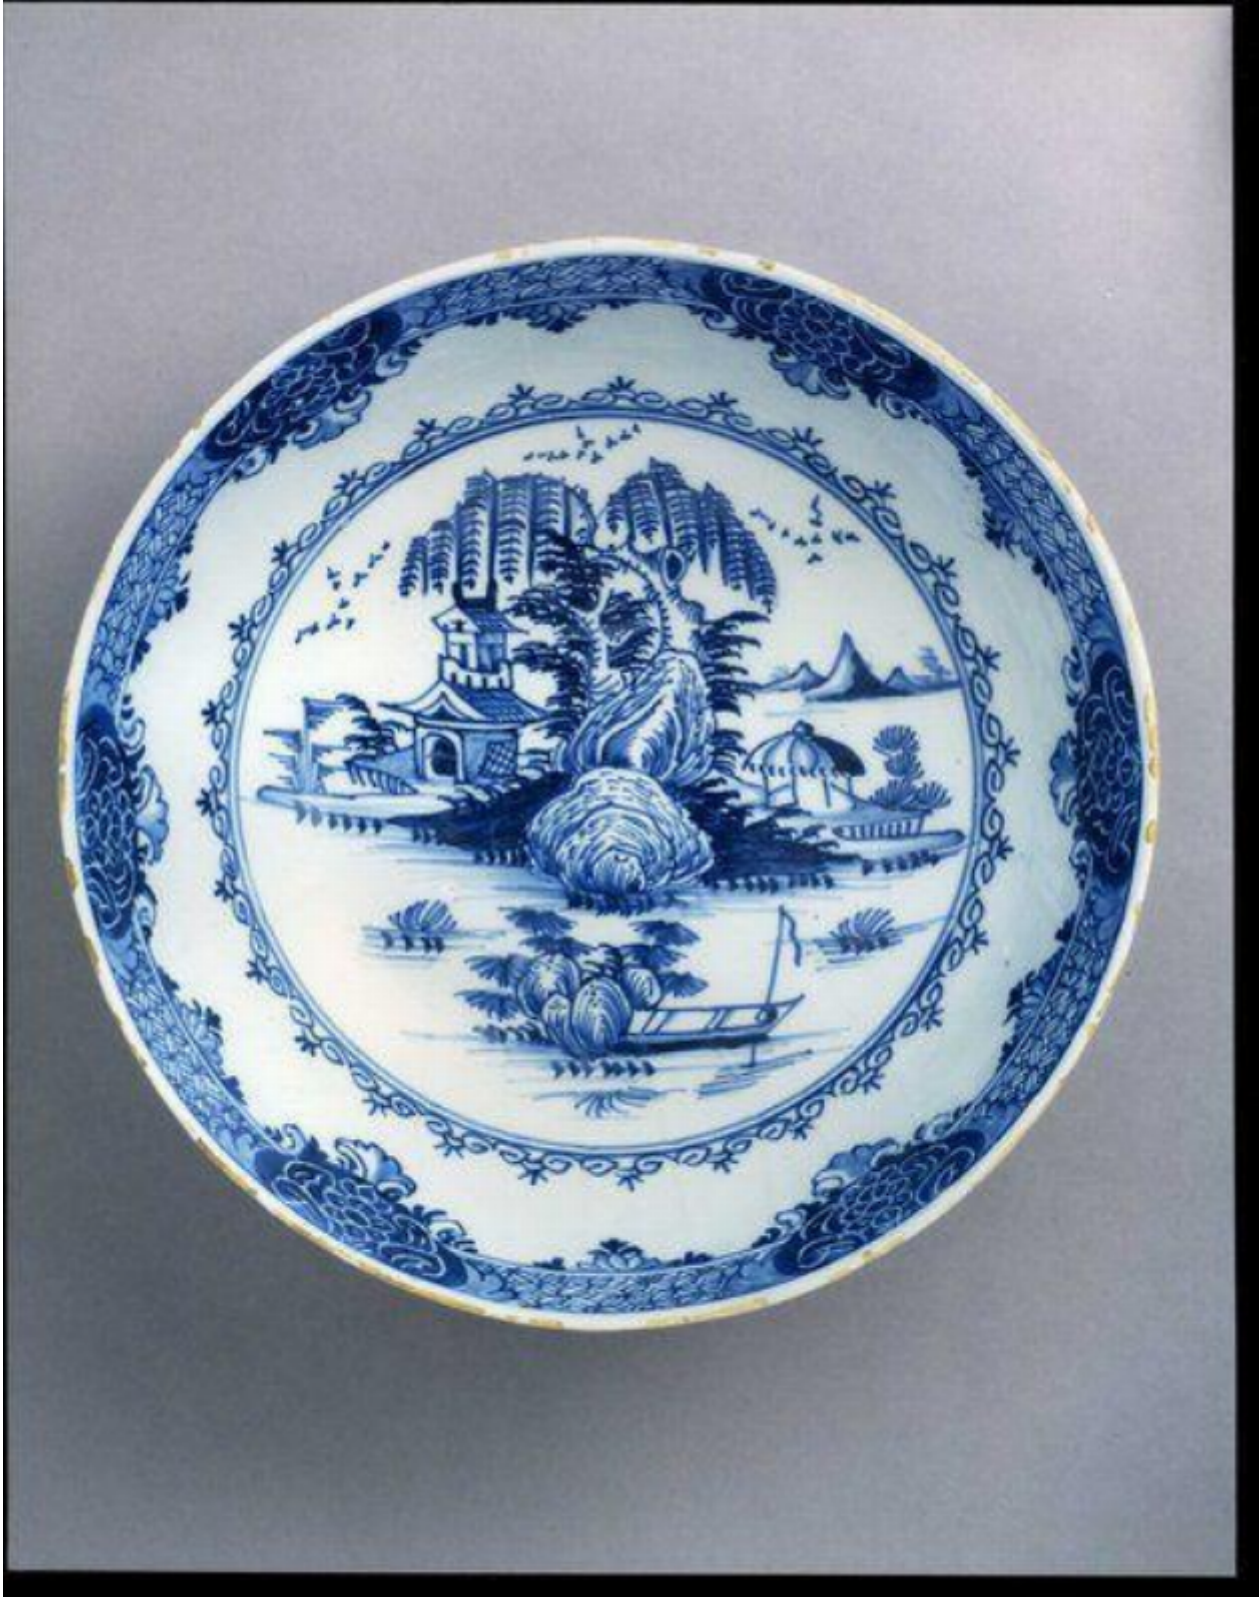

A rare, large, mid-18th century, delftware bowl with fine chinoiserie decoration

Sold

REF: 10599