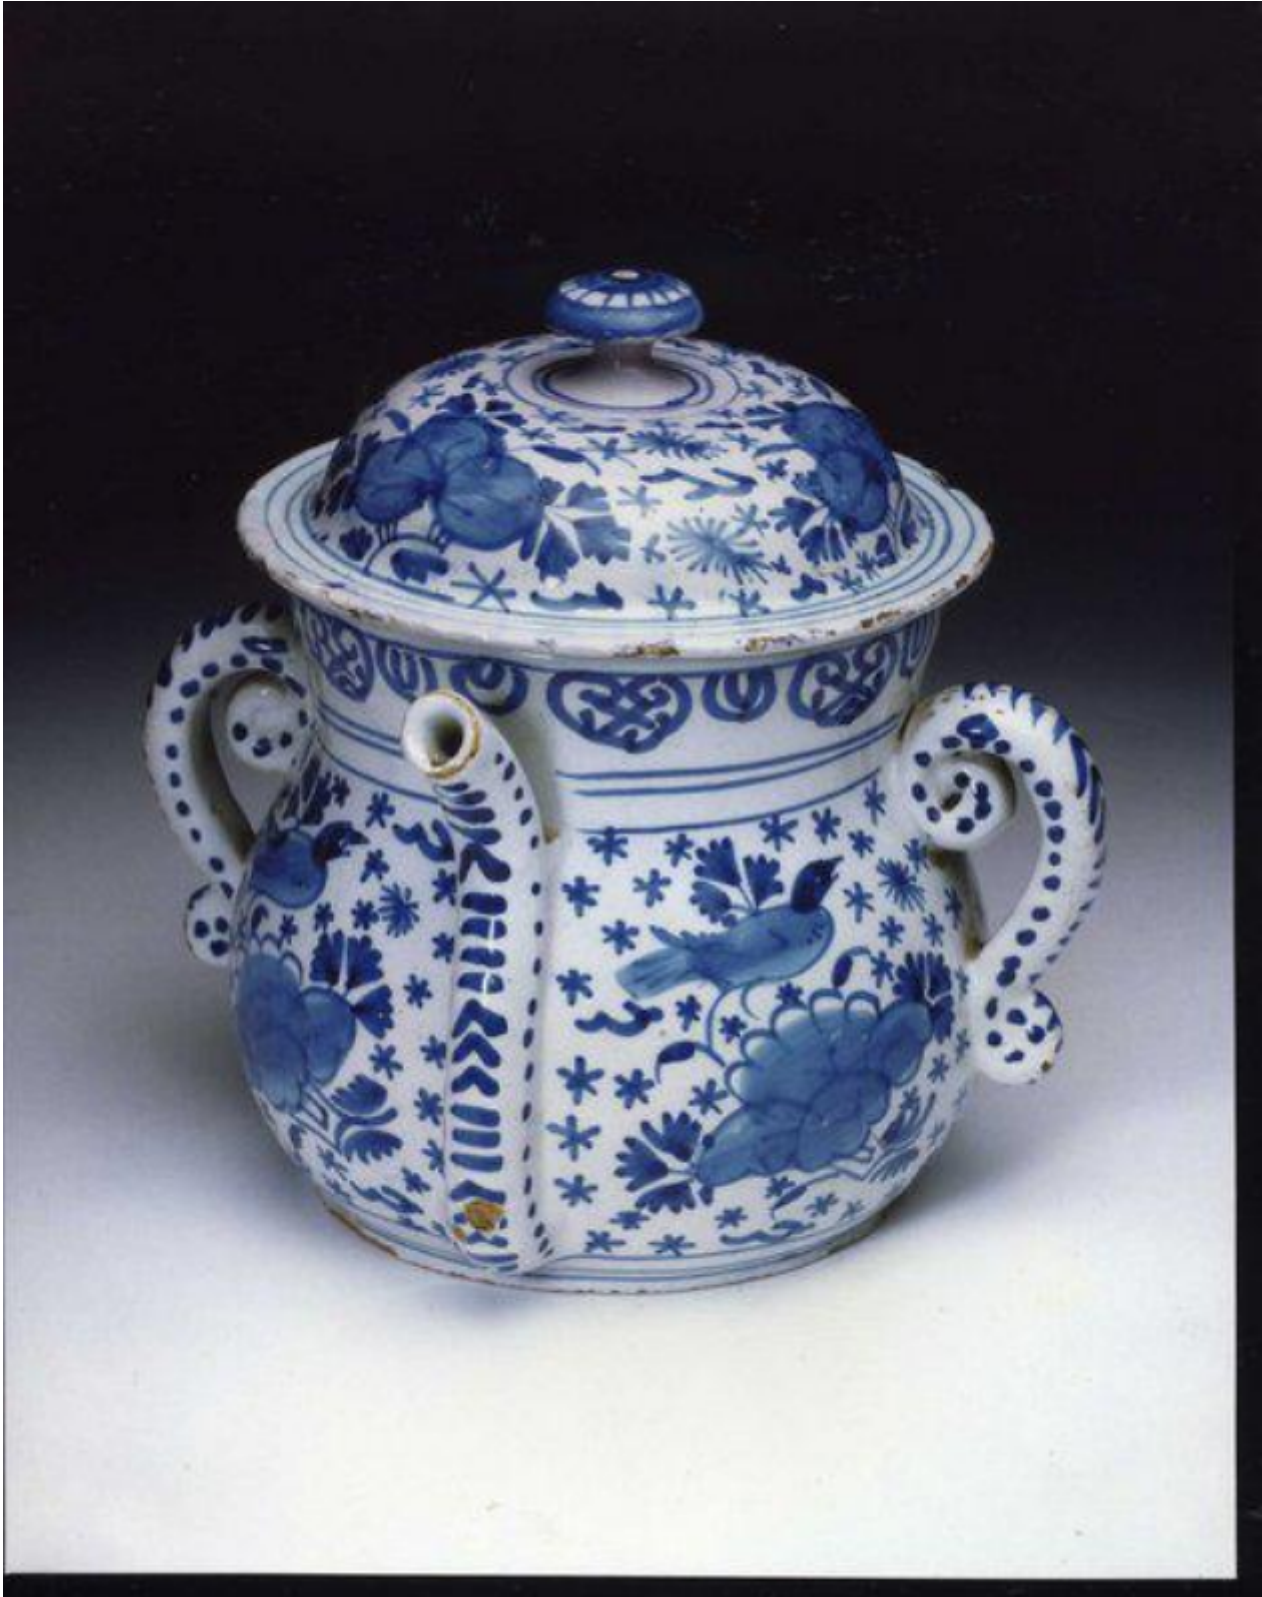

A rare, mid-18th century, English, delftware, posset pot

Sold

REF: 10544

## Description

Decorated on a ground of six-point stars, flower-head and other motifs. Simple knob on domed lid with flowers. The neck with stylised motif border. The bulbous body on a flattened base with four repeats of a bird perched on flowers. Dashed round section handles, curving in at the top and out at the tail, and clinging spout. Decorated in blue on a white glaze. Restoration to small glaze chip on lid. Probably London, first quarter of the 18th century.

Reference : British Delftware at Williamsburg (Austin) no 22  
English Delftware (Britton) no 4.2  
123202