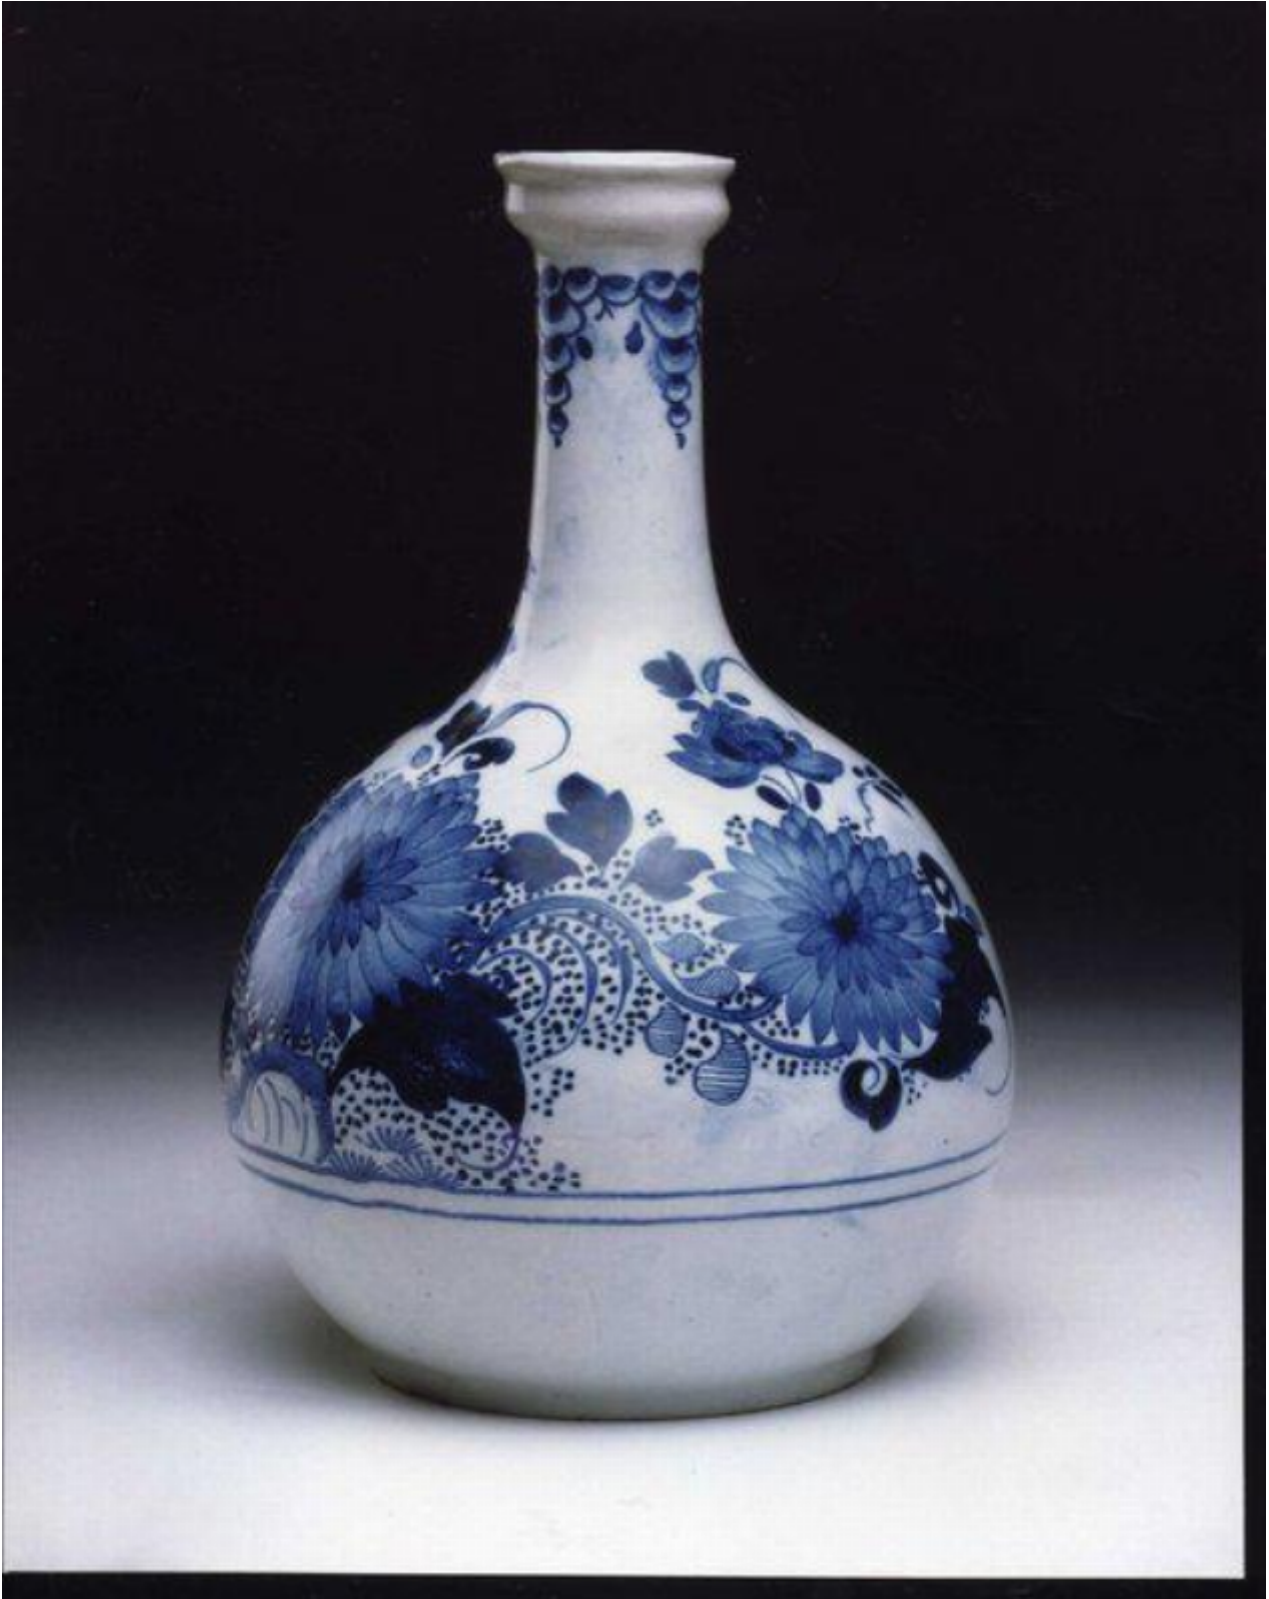

A good, mid-18th century English delftware water bottle

Sold

REF: 10551

Description

A good, mid-18th century delftware water bottle

The everted rim decorated with a stylised border, the shallow, cup-shaped lip above the long stem decorated with chinese symbols. The top of the globular-shaped body decorated with a trellis border, and the main body with three, large, stylised sprays of peony, carnation and chrysanthemum. Decorated in blue on a pale, blue glaze. Restoration to the rim. Probably London, third quarter of the 18th century.

Reference : English Delft (Austin) 595.

Height : 25.00 cm./9.88 in. 5107908