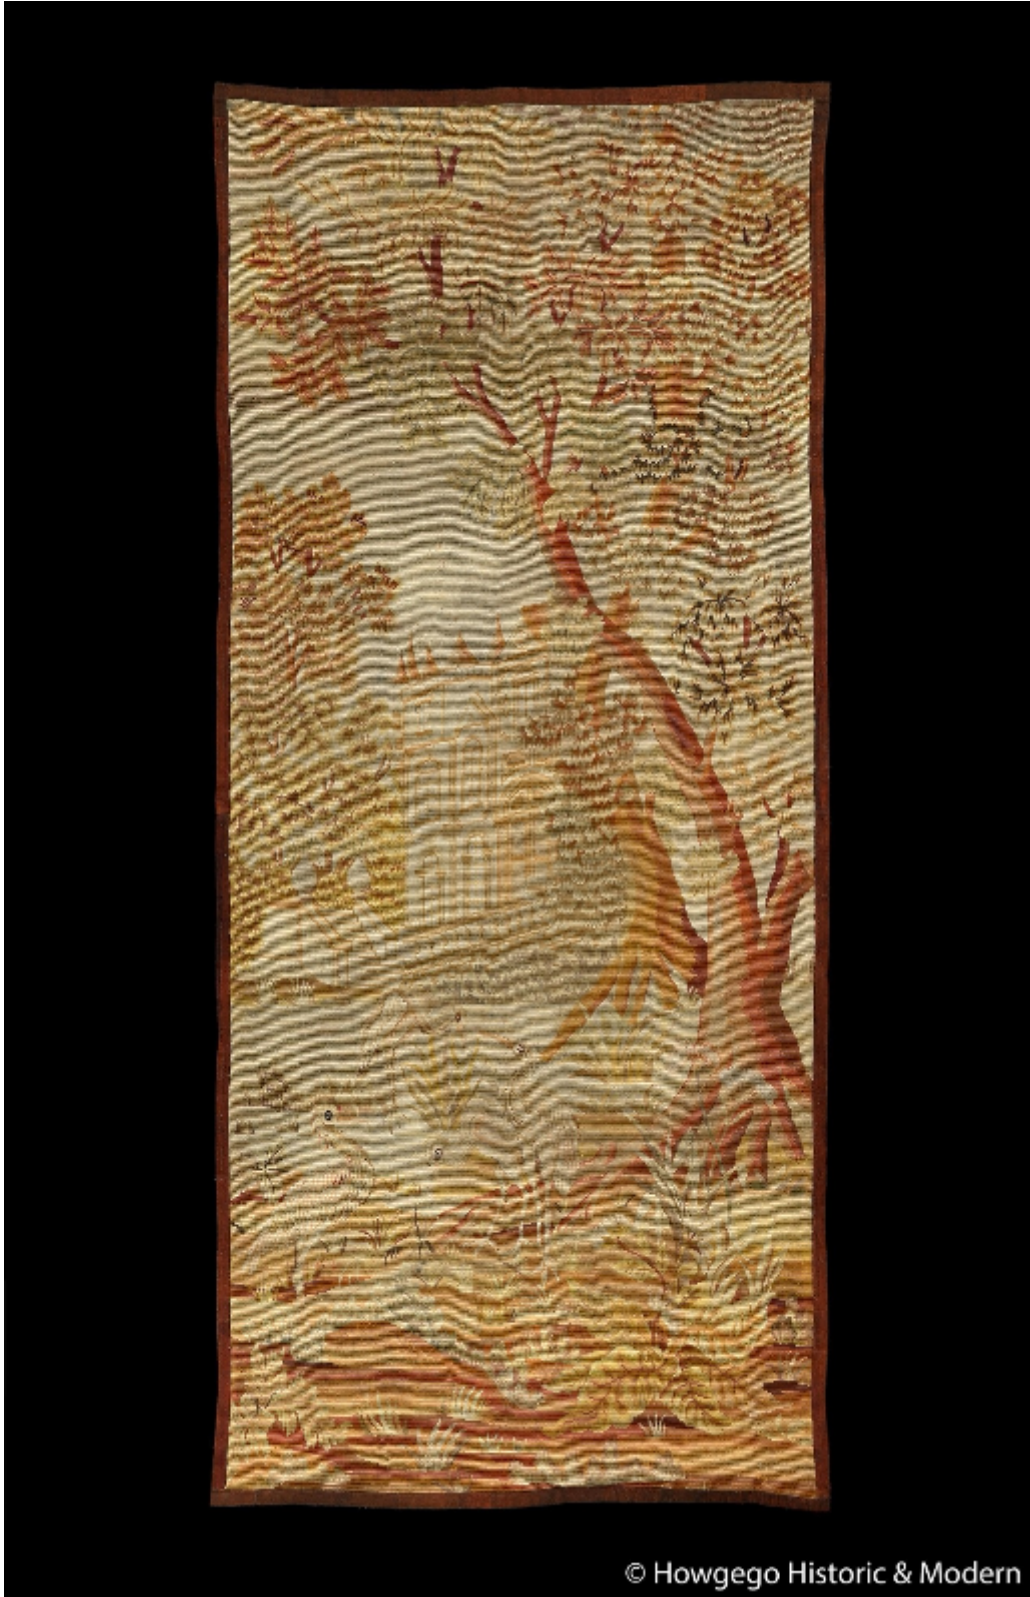

Tapestry Portiere Country House Terrace Birds

£4,000

REF: 11760

Height: 283 cm (111.4")

Width: 122 cm (48")

Depth: 0.5 cm (0.2")

Description

-Attractive tapestry unusually depicting a large Baroque country house or mansion with turrets in the background -The four exotic birds in the foreground are a charming feature, they could be domestic birds such as herons or cranes as their bodies although their bodies are heavier with larger feathers suggesting a large stork -Fine weaving the foliage and trees have wonderful detail and the full bodied feathers are also beautifully defined which gives the tapestry a three dimensional quality -Perfect size for a portiere, venetian window or narrow space

Machine woven, depicting four large, exotic birds under a tree in front of a large country house with turrets and a terrace with steps leading down to the garden or parkland landscape. woven in shades of brown, grey, ochre, black and red. Brown selvedge edge Measures: height 283cm., 111 1/2" 9ft31/2" width 122cm., 48" 4ft.