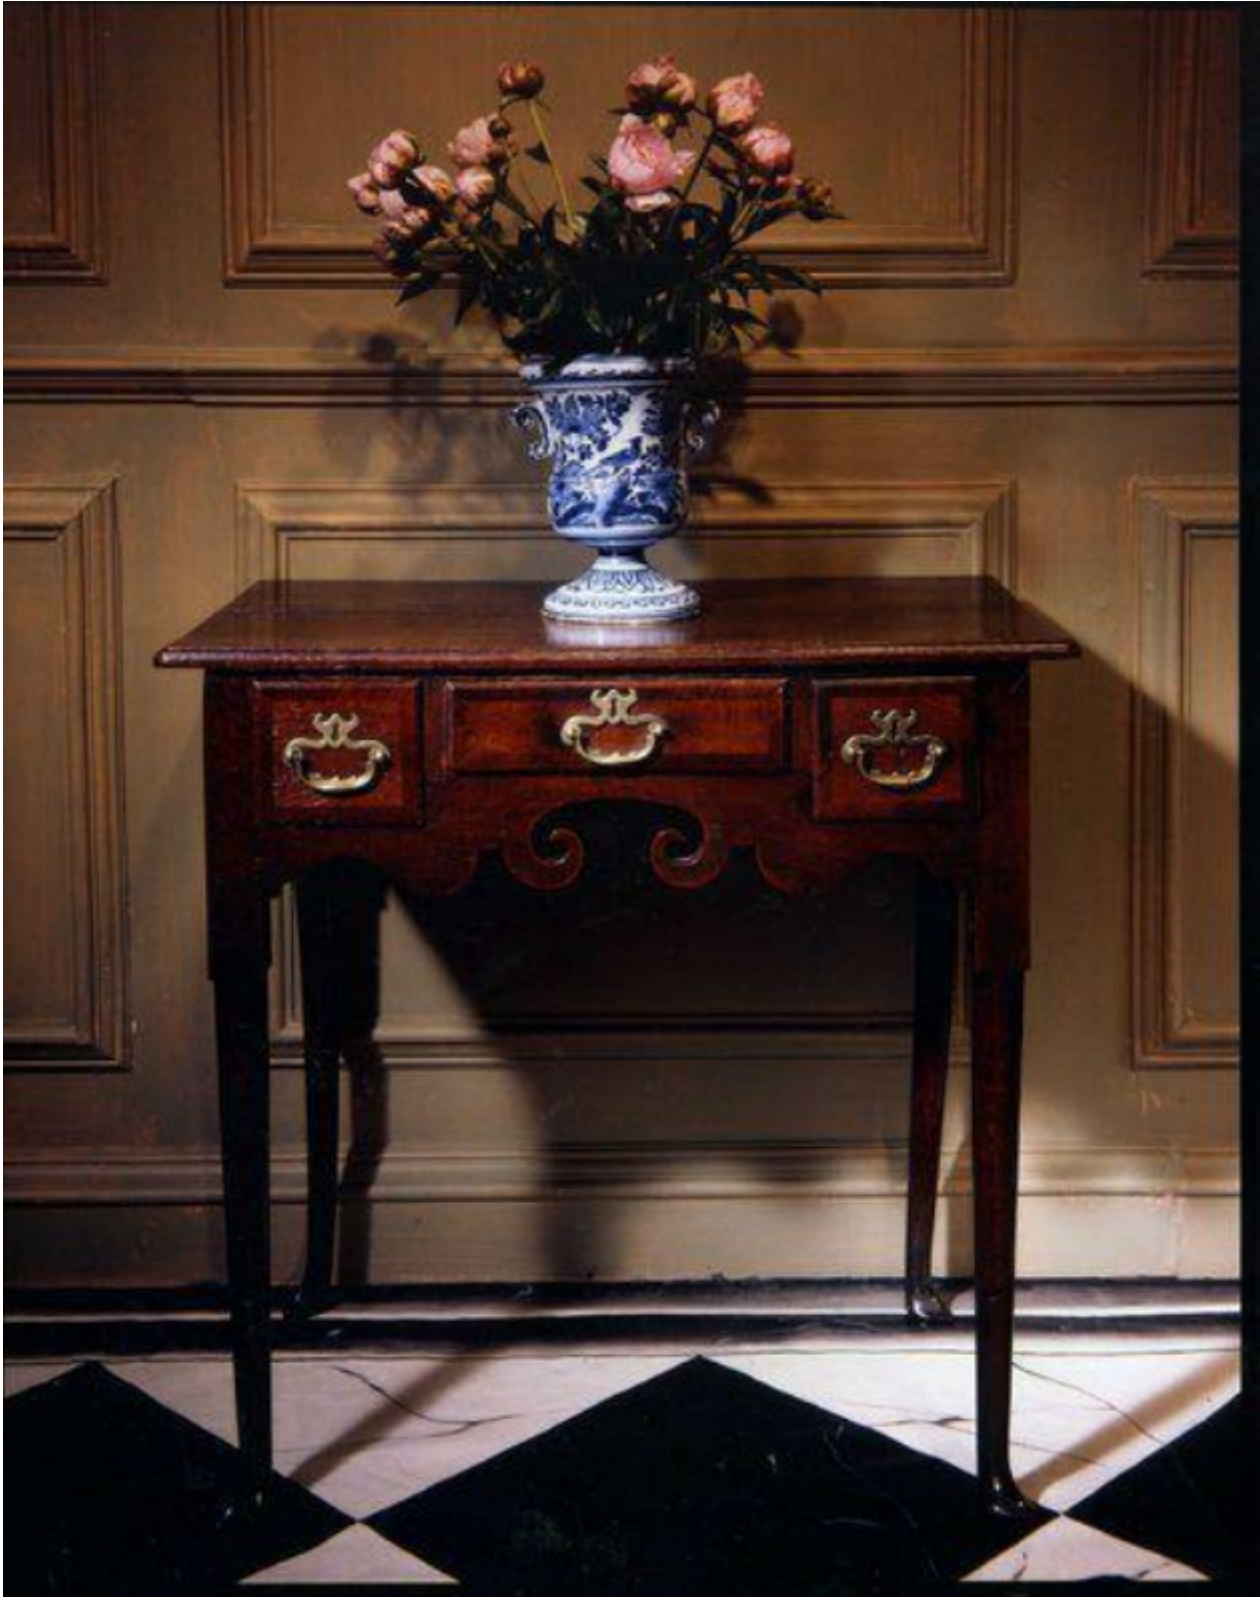

A pretty mid-18th century, oak lowboy with lappets and fruitwood inlay

Sold

REF: 10520