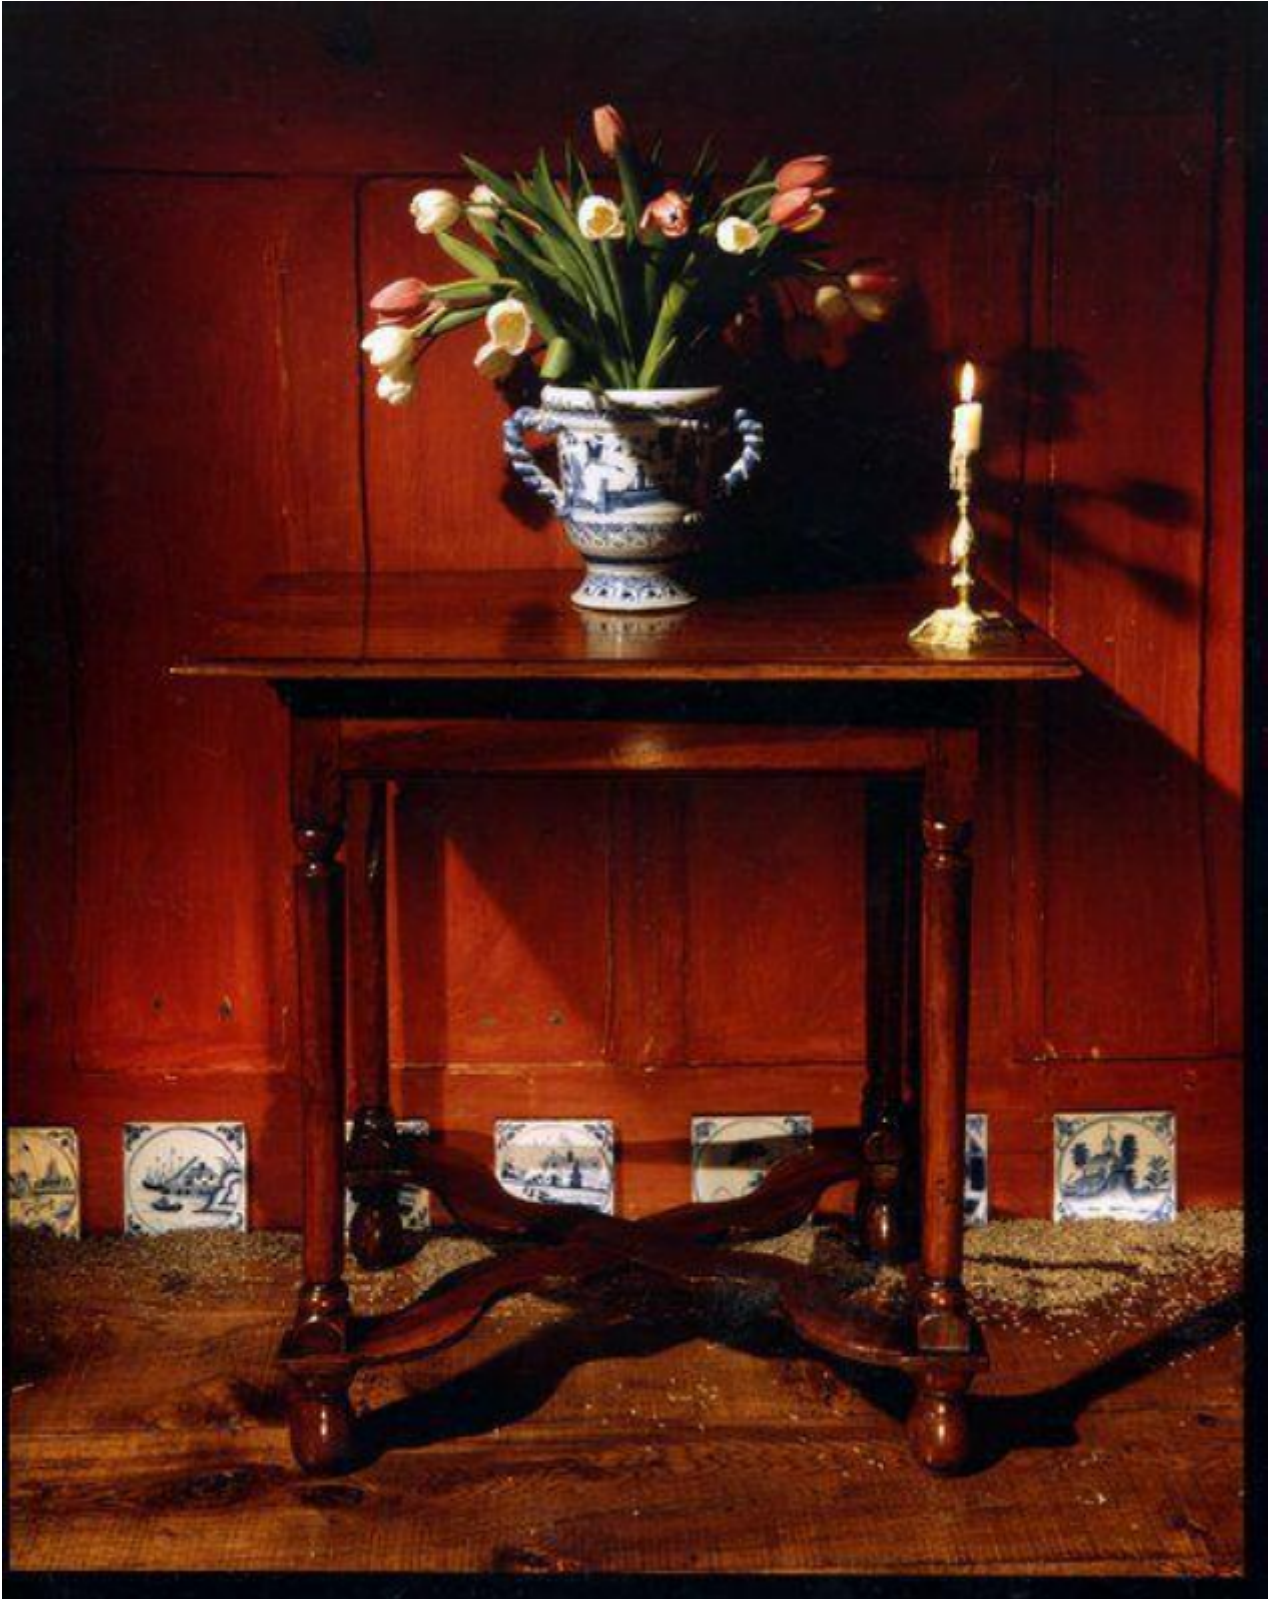

A Fine William & Mary Fruitwood Side Table

Sold

REF: 10388

Height: 71 cm (28")

Width: 76 cm (29.9")

Depth: 48 cm (18.9")

Description

The plank top with moulded edge attached to a plain frieze with later screws. Standing on turned legs with original toes, joined by "X" stretchers. Excellent original colour and patination. Probably pearwood. English, circa 1700.