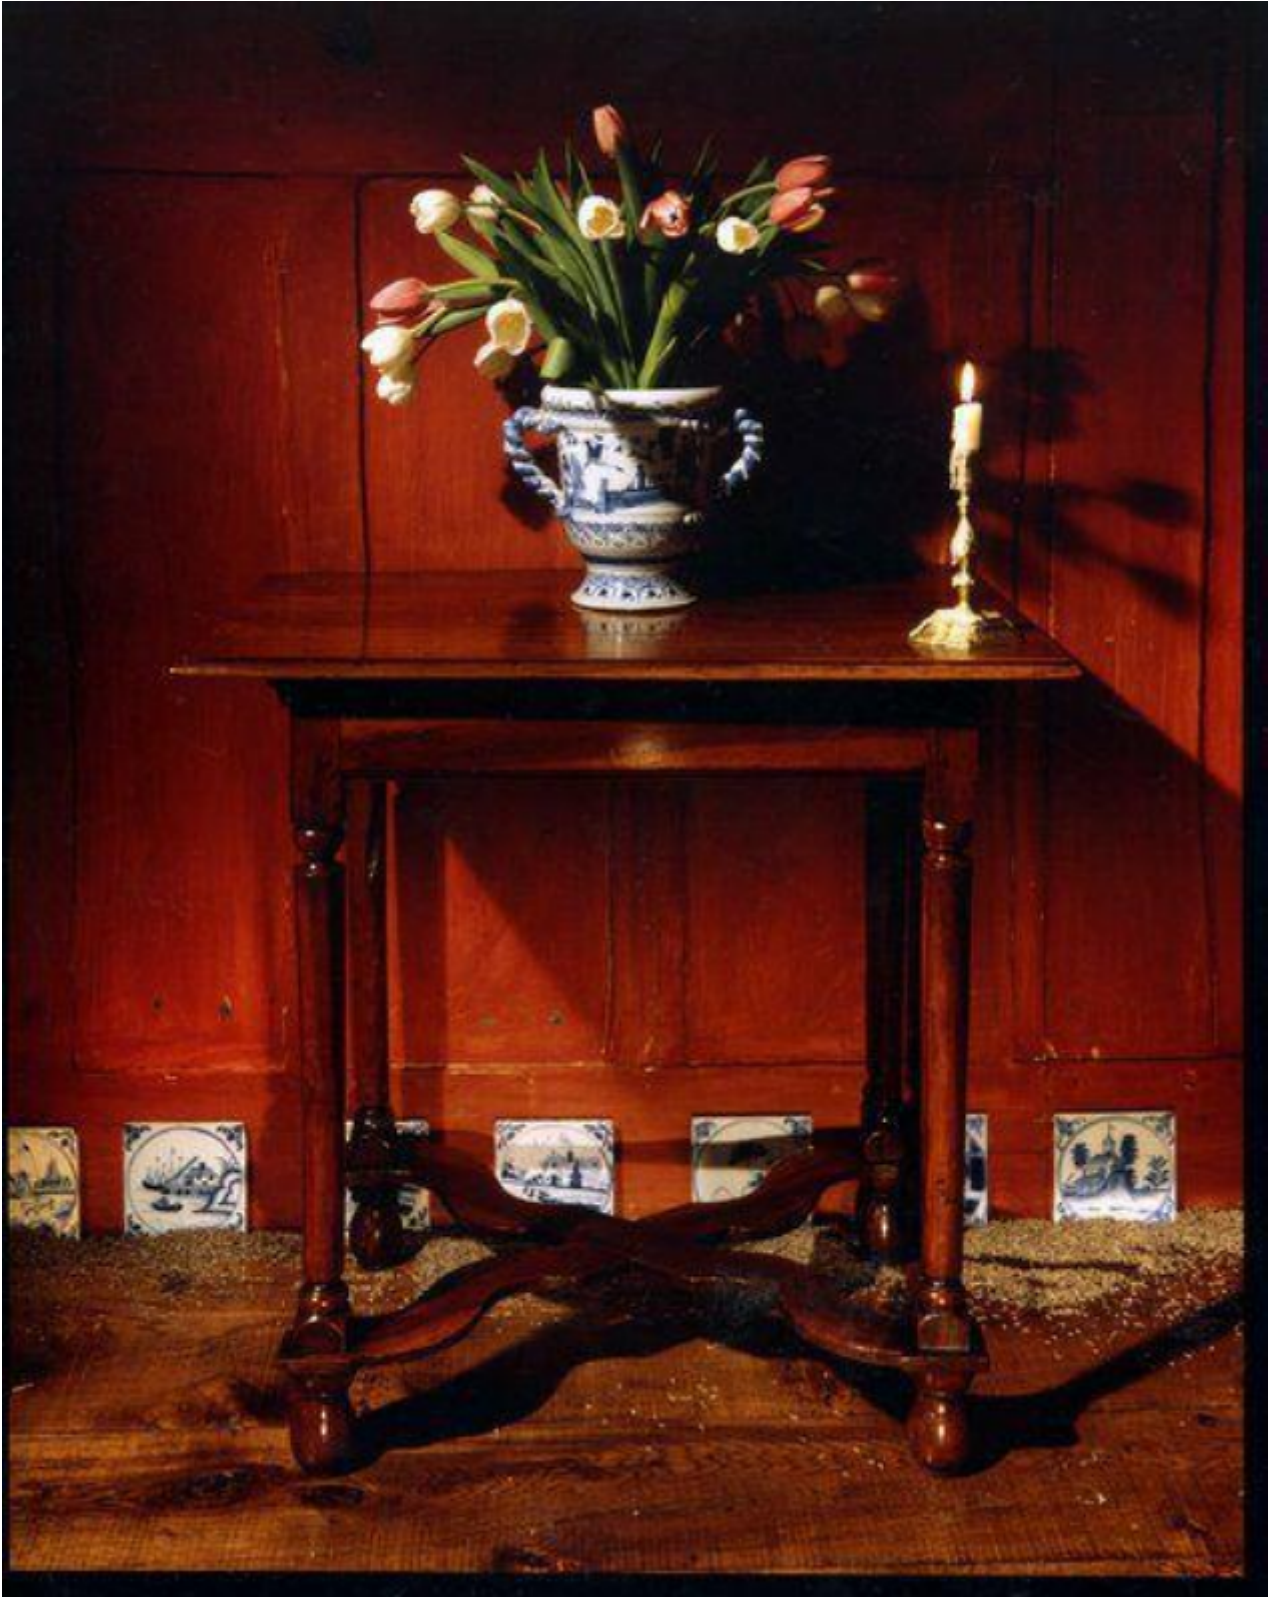

A Fine William & Mary Fruitwood Side Table

Sold

REF: 10388

Height: 71 cm (28")

Width: 76 cm (29.9")

Depth: 48 cm (18.9")

Description

The plank top with moulded edge attached to a plain frieze with later screws. Standing on turned legs with original toes, joined by "X" stretchers. Excellent original colour and patination. Probably pearwood. English, circa 1700.