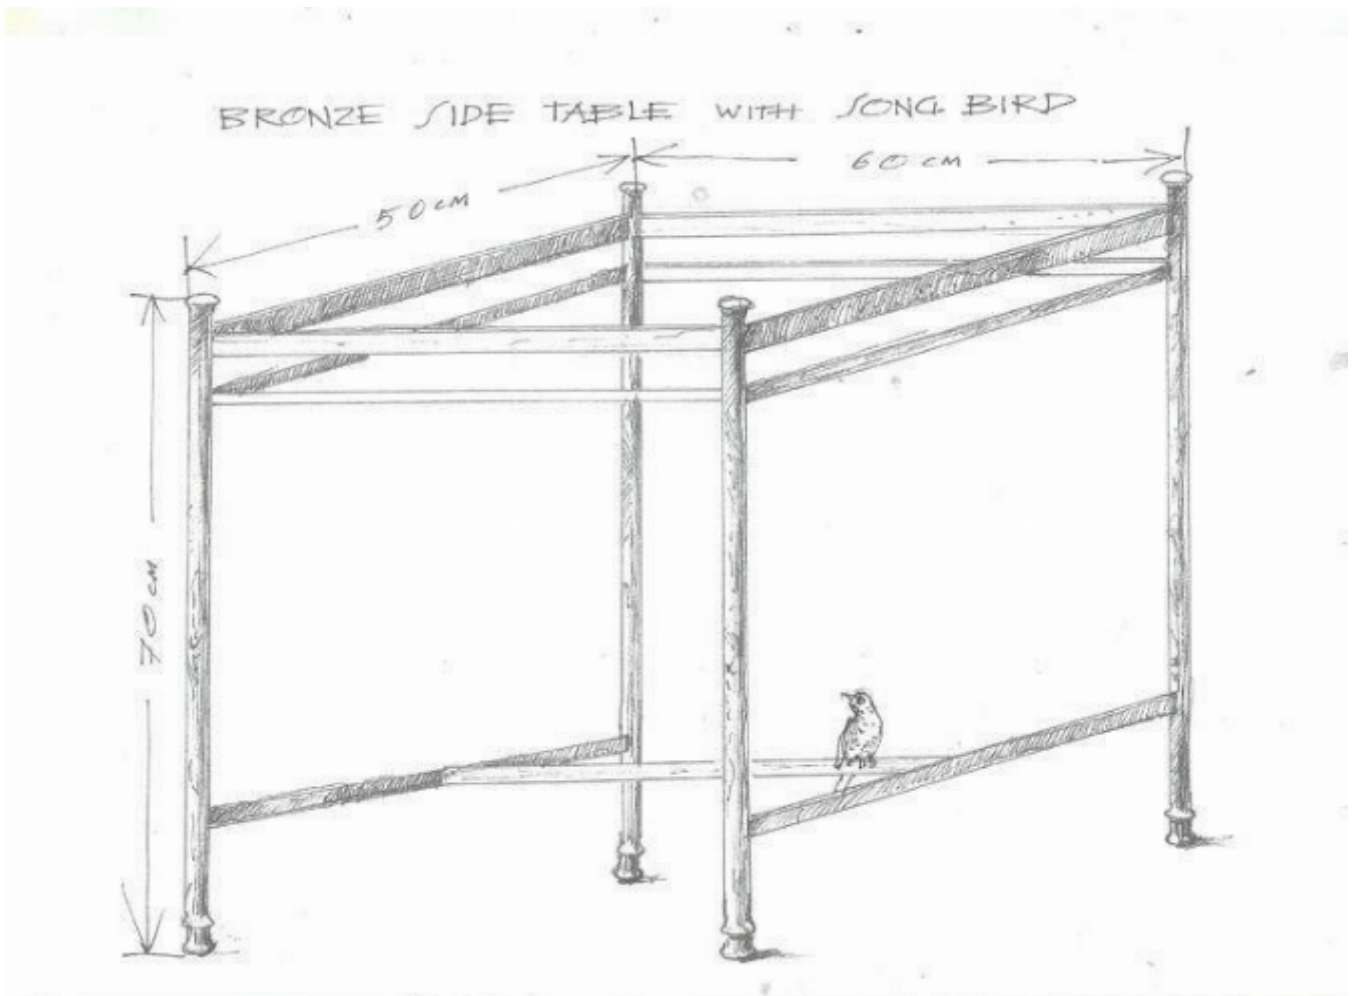

A custom-made, bronze, sidetable with songbird

Sold

REF: 11090

Description