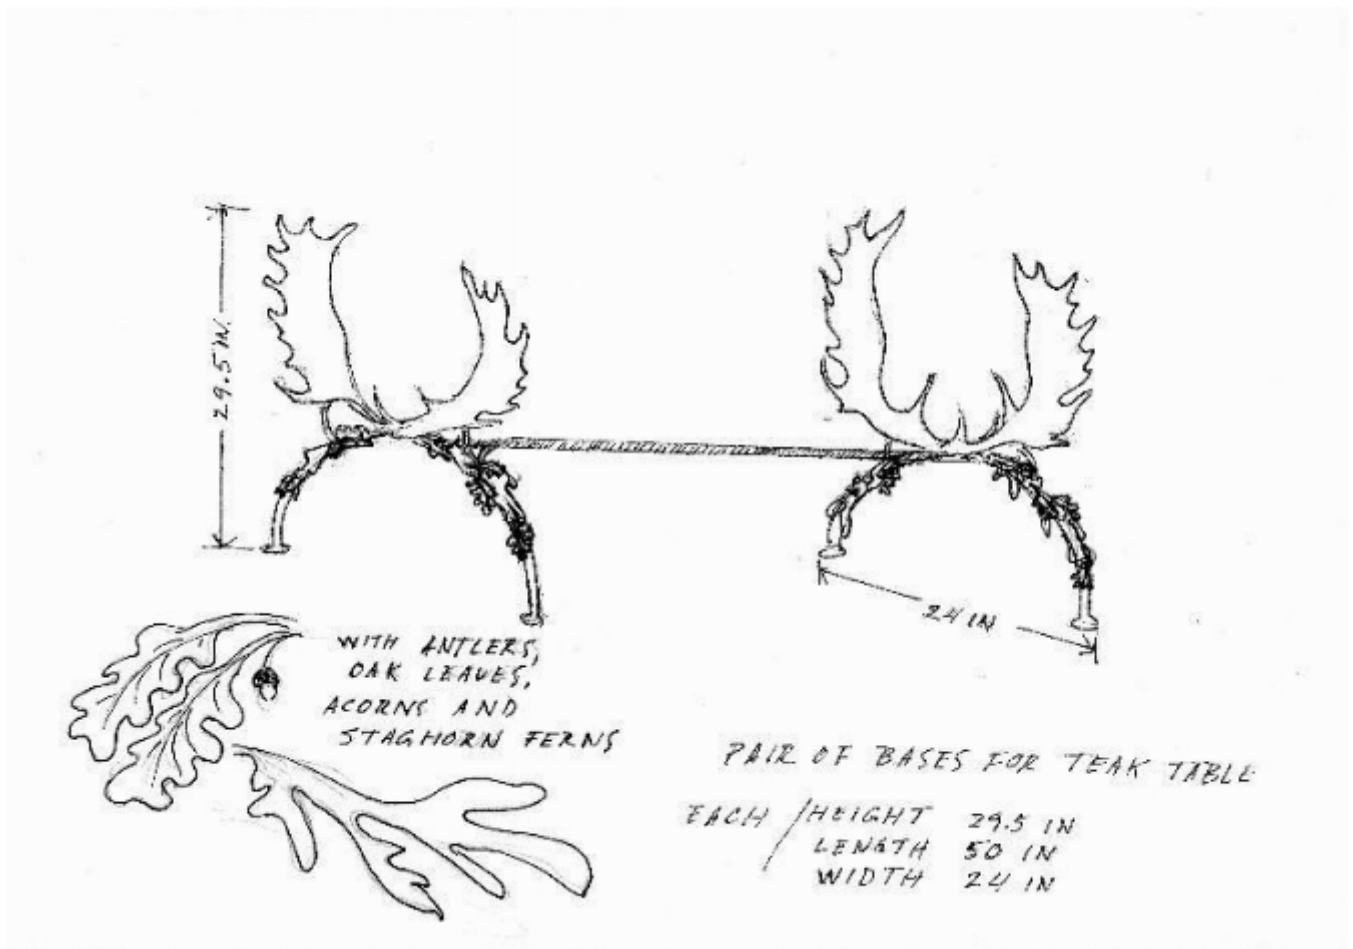

A custom-made, pair of bronze dining tables with antler decoration (2014)

Sold

REF: 11058

Height: 75 cm (29.5")

Width: 127 cm (50")

Depth: 86 cm (33.9")

Description

for a shooting lodge