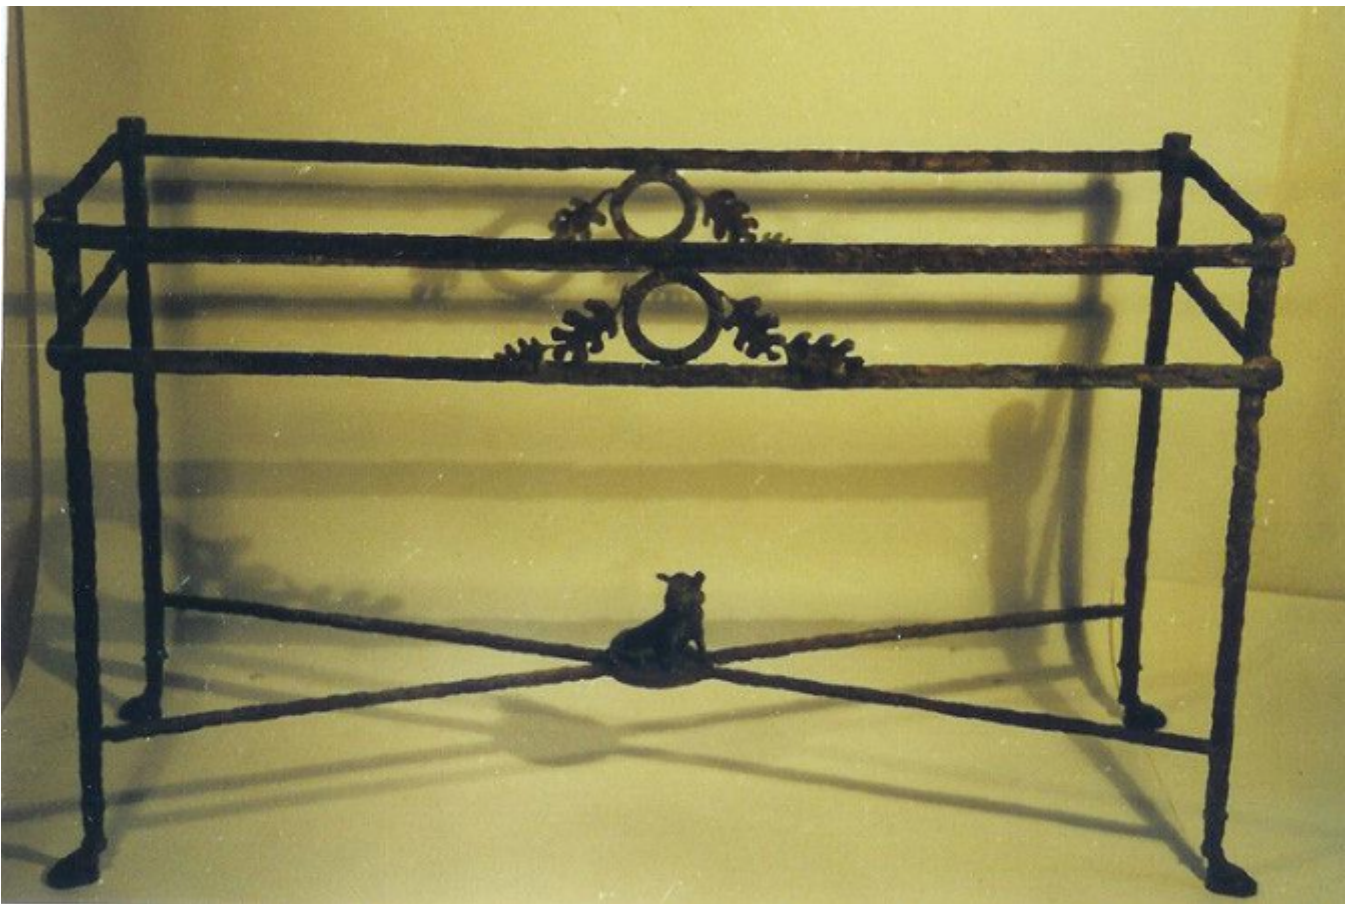

A custom-made, bronze console table with wild boar

Sold

REF: 11074

Description