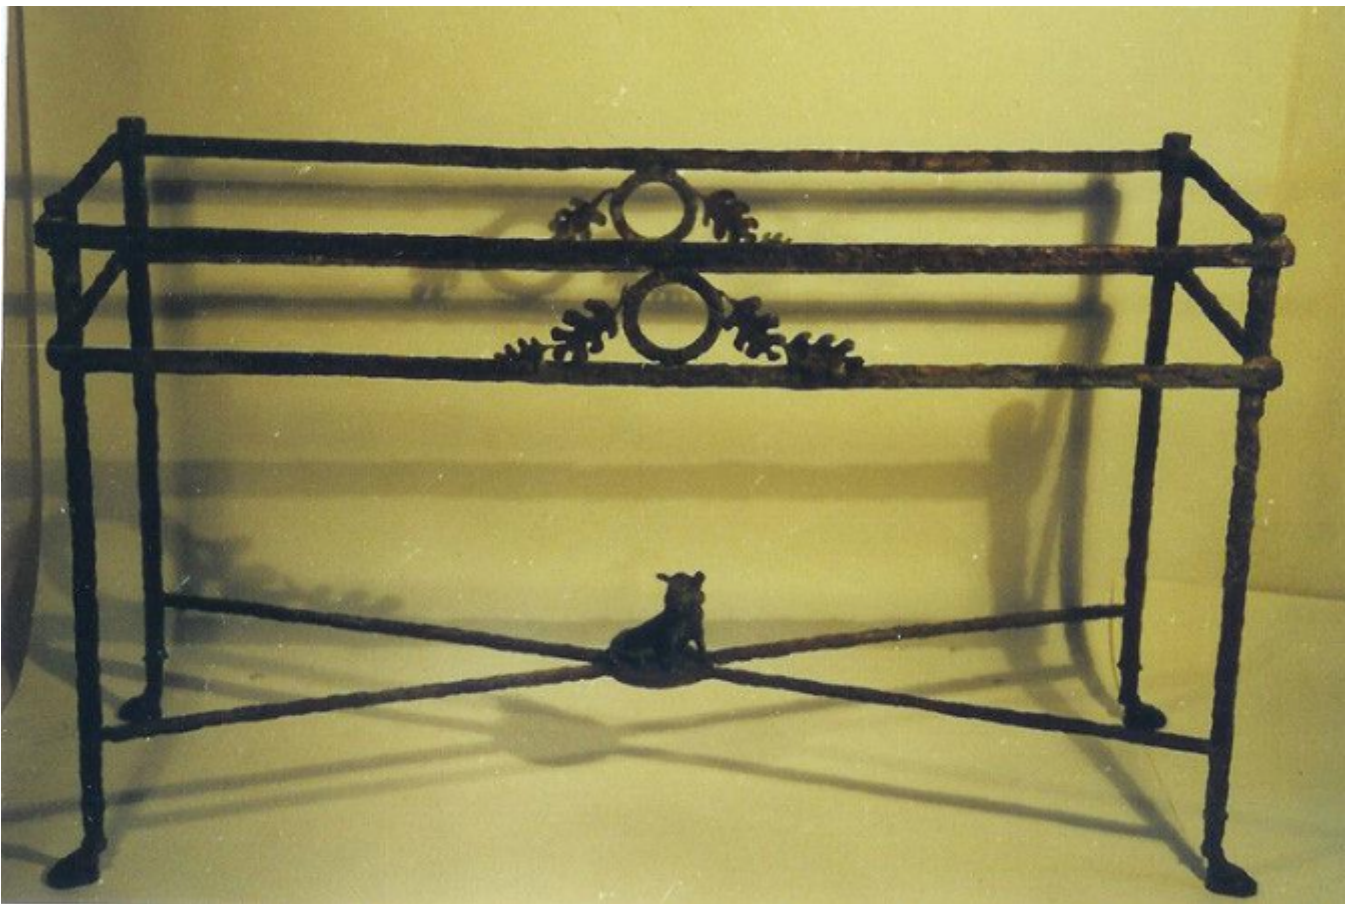

A custom-made, bronze console table with wild boar

Sold

REF: 11074