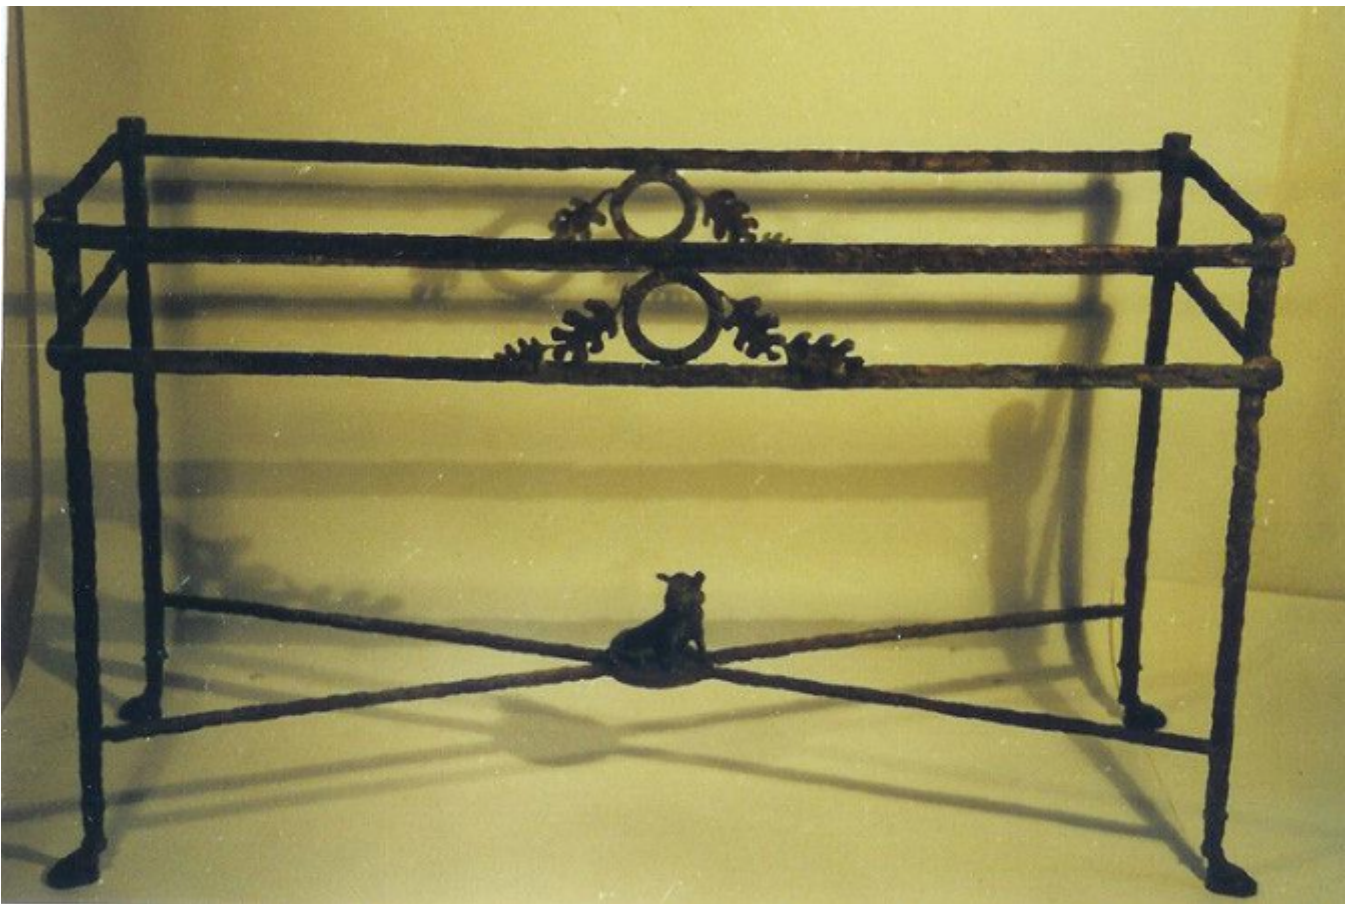

A custome-made, bronze console table with wild boar

Sold

REF: 11074

Description