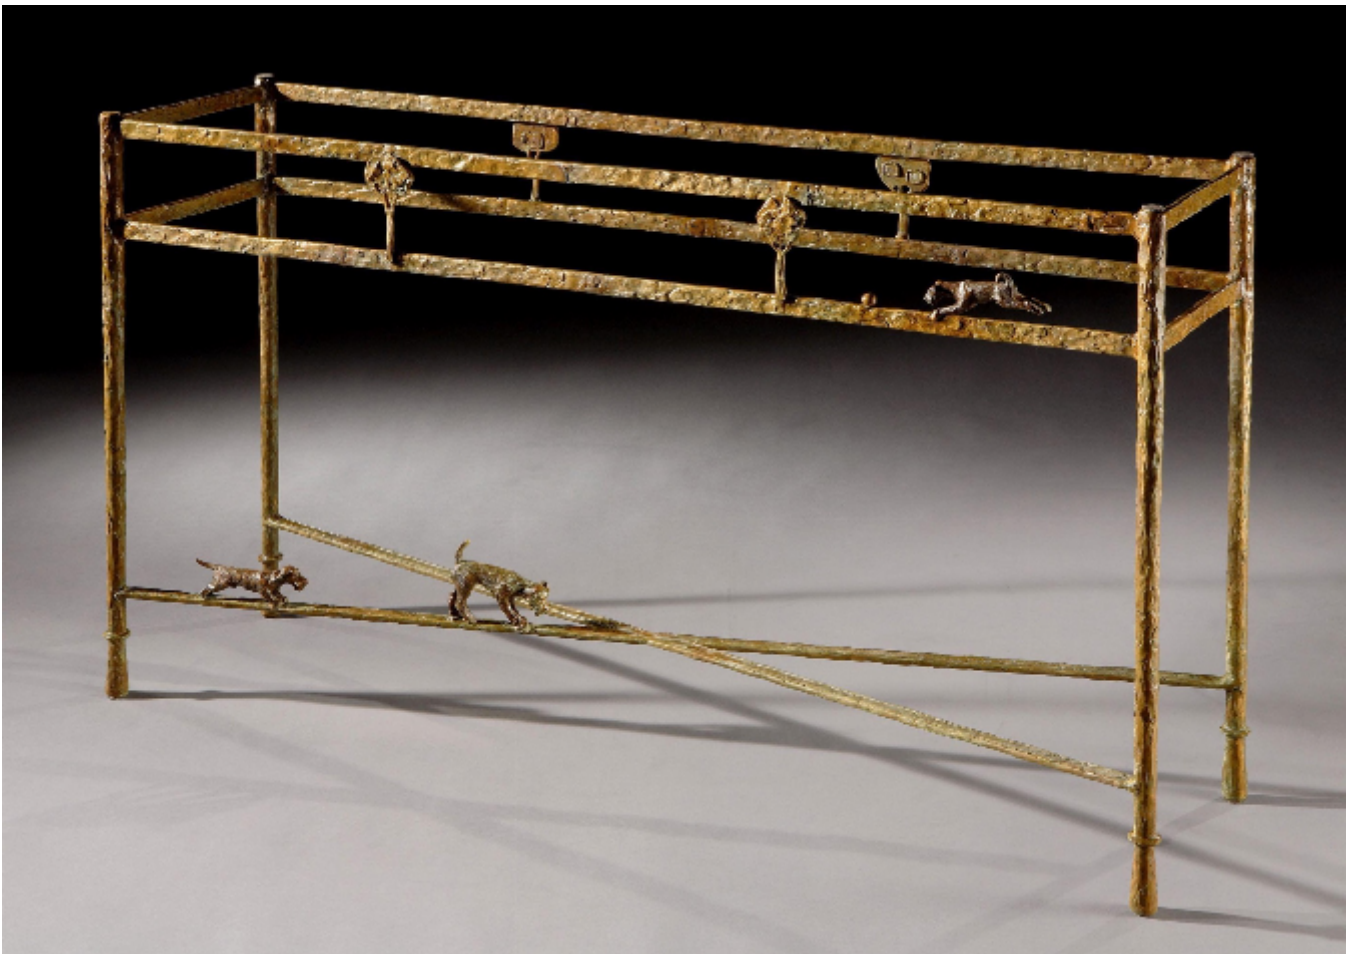

A custom made, unique, bronze, console table for an apartment in the Carlyle Hotel, NY, inspired by the Ludwig Bemelman's murals in the Bemelan's Bar

Sold

REF: 10823

## Description

This console is for an apartment in Manhattan close to Central Park. It is inspired by the Bemelman's murals and the client's own dogs