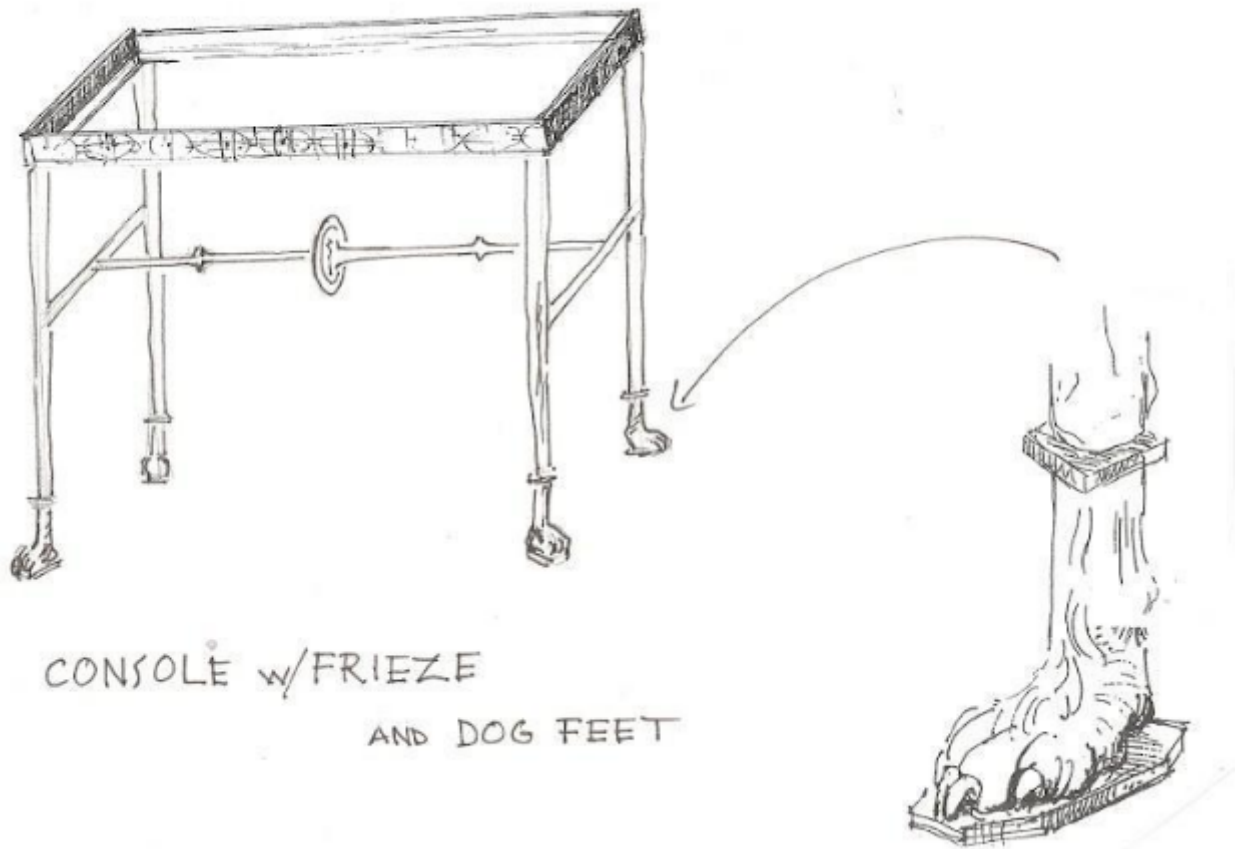

A custom-made, bronze, console table with dog feet

Sold

REF: 11070

Description