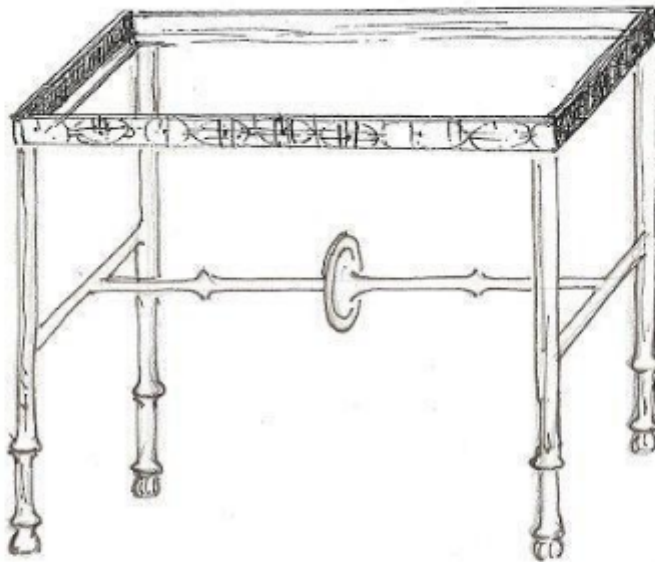

A custom-made, bronze, console table with classical frieze (2015)

Sold

FRIEZE 1

REF: 11062

Description