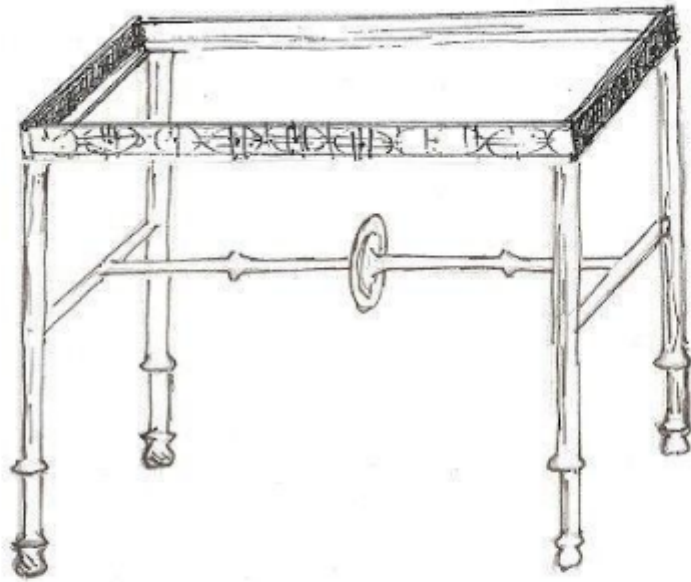

A custom-made, bronze, console table (2015)

Sold

FRIEZE 2

REF: 11063

Description