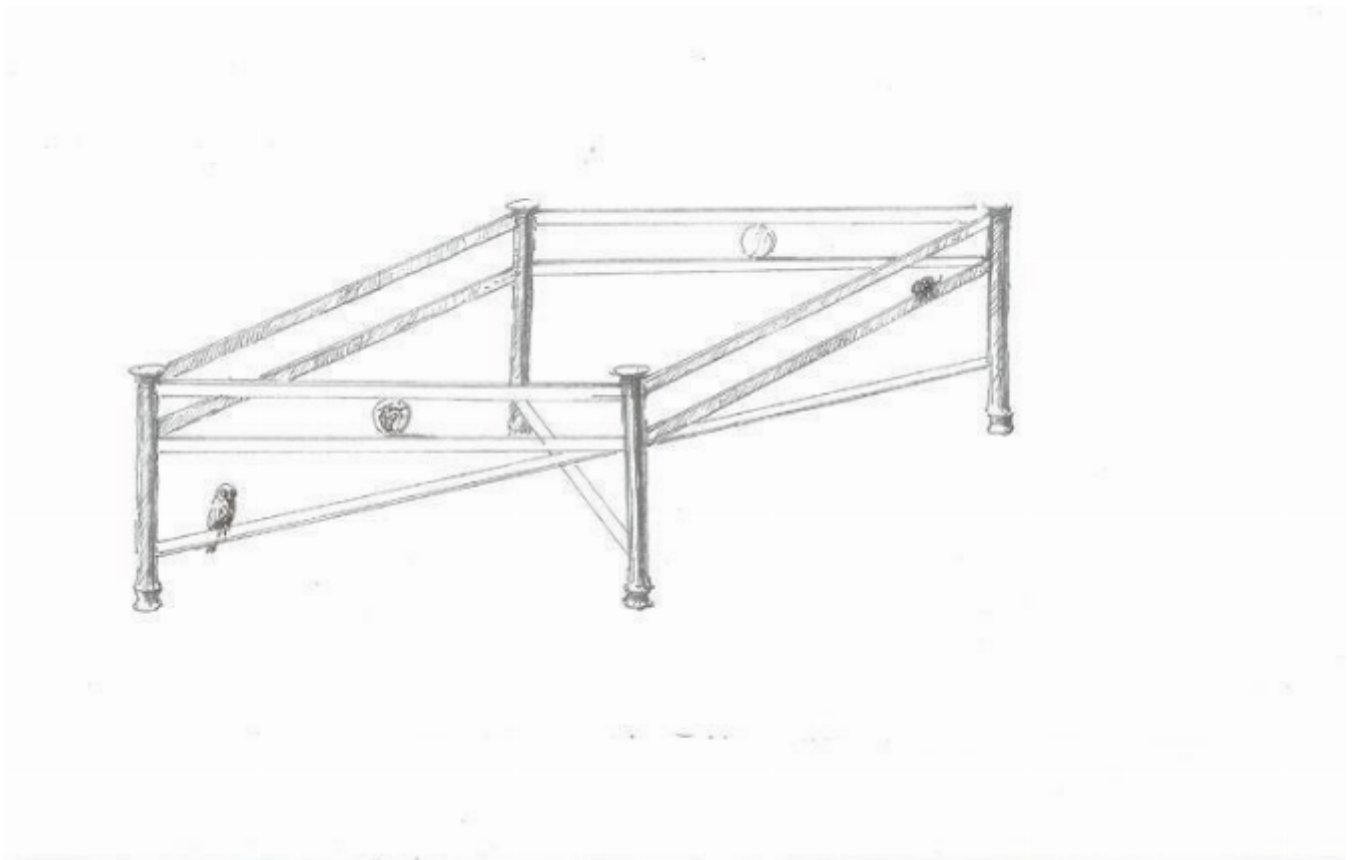

Bronze low table with a sculpted owl and mouse, 2008

Sold

REF: 10770

## Description