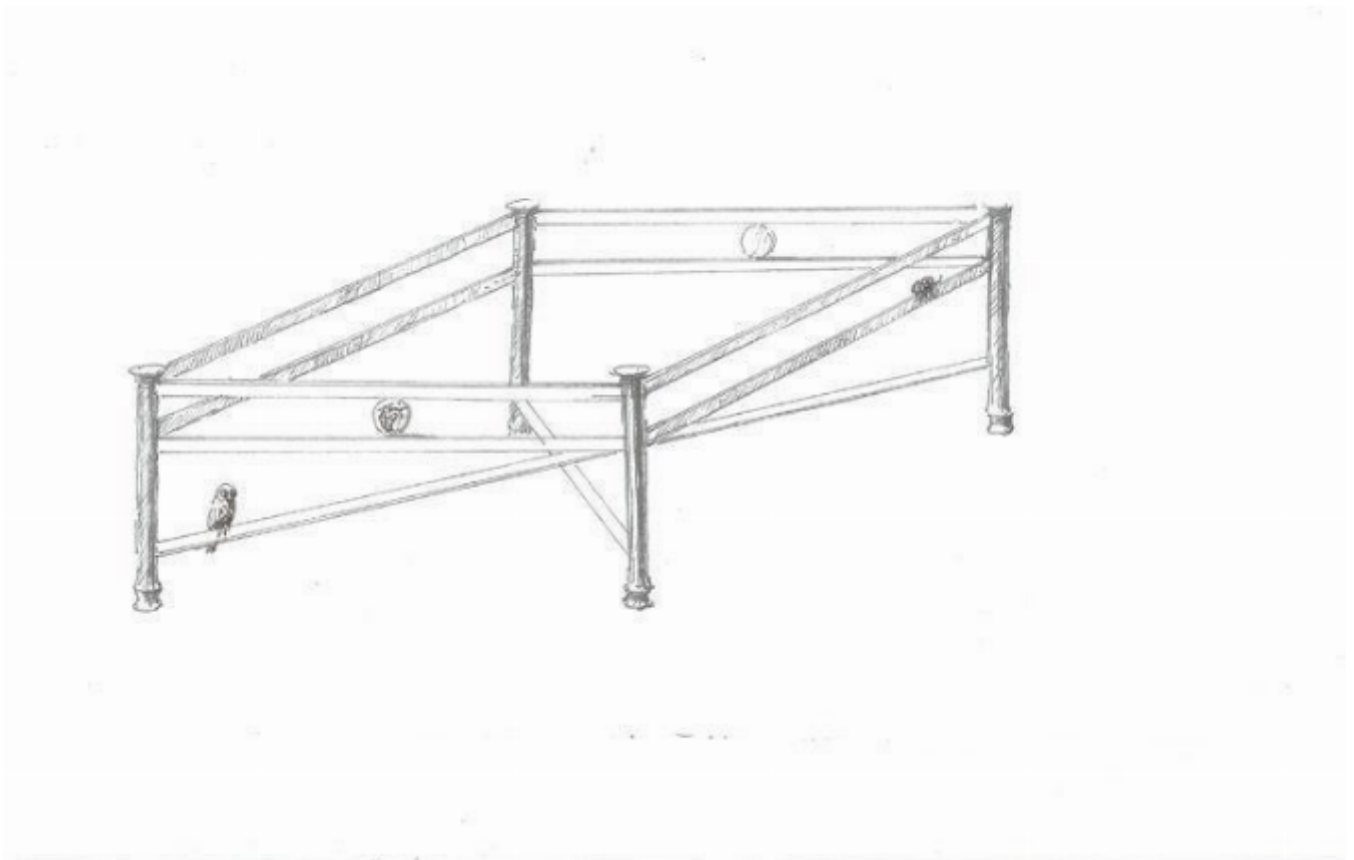

Bronze low table with a sculpted owl and mouse, 2008

Sold

REF: 10770

Description