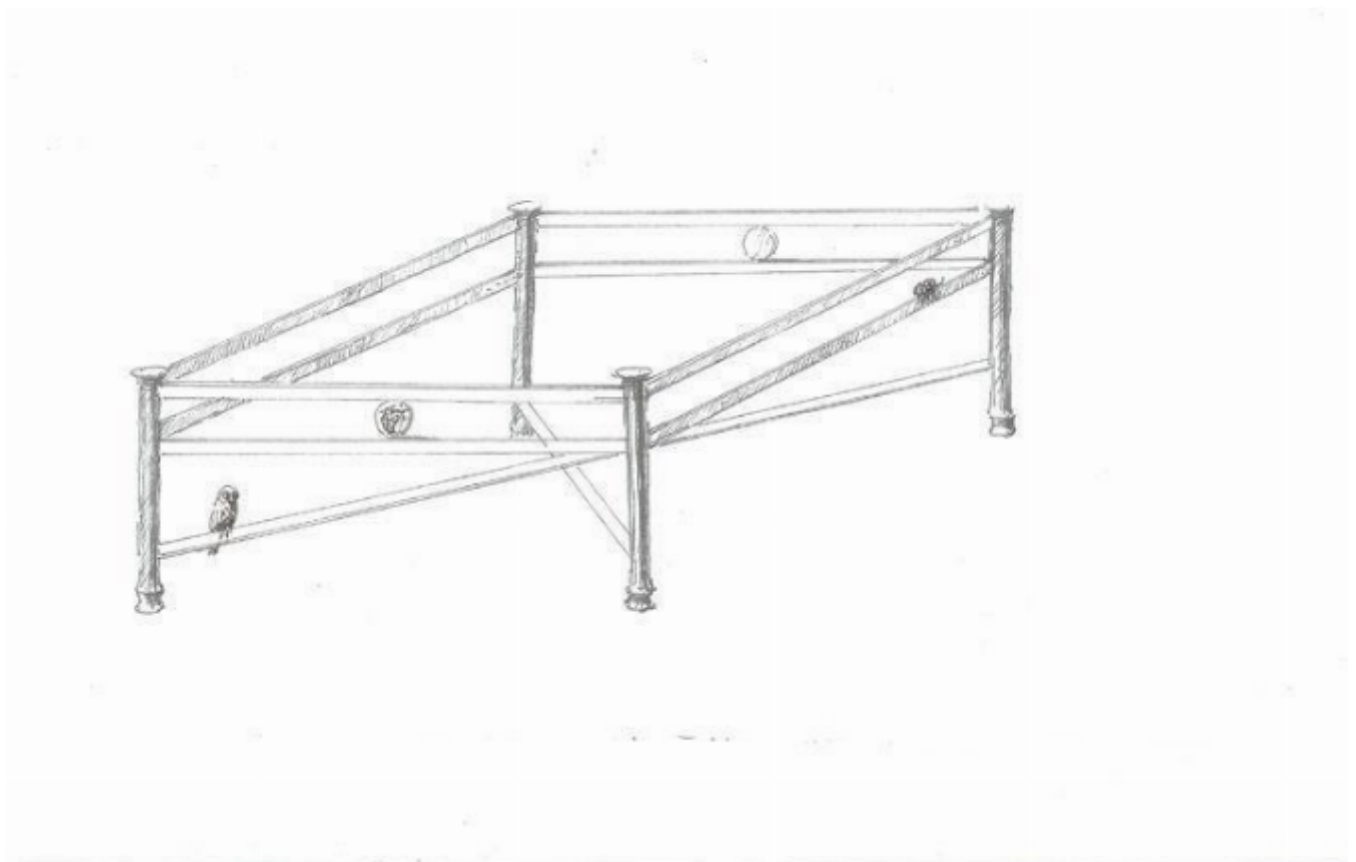

Bronze low table with a sculpted owl and mouse, 2008

Sold

REF: 10770

## Description