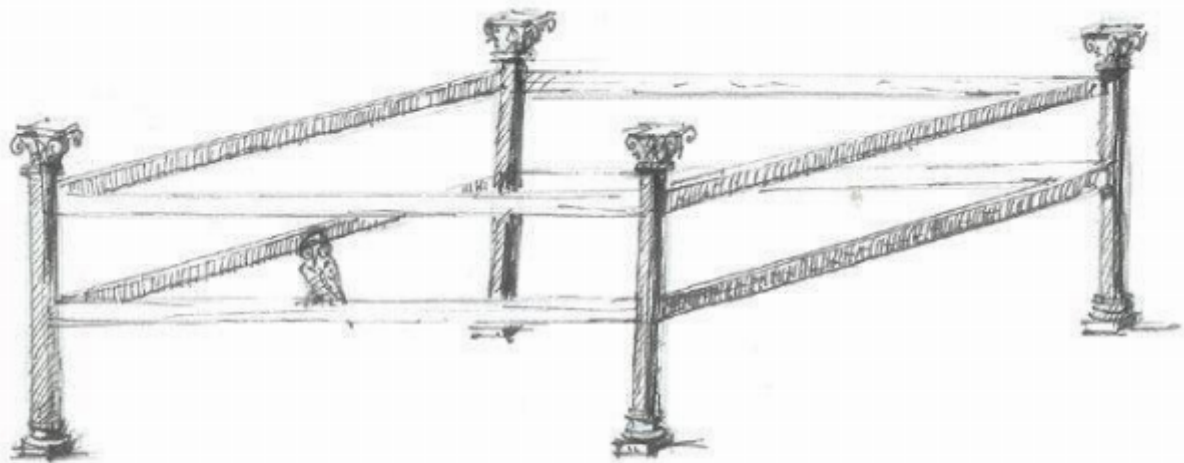

A custom-made, steel and bronze, low table with owl

Sold

STEEL AND BRONZE SALON TABLE
WITH OWL

REF: 11067

Description