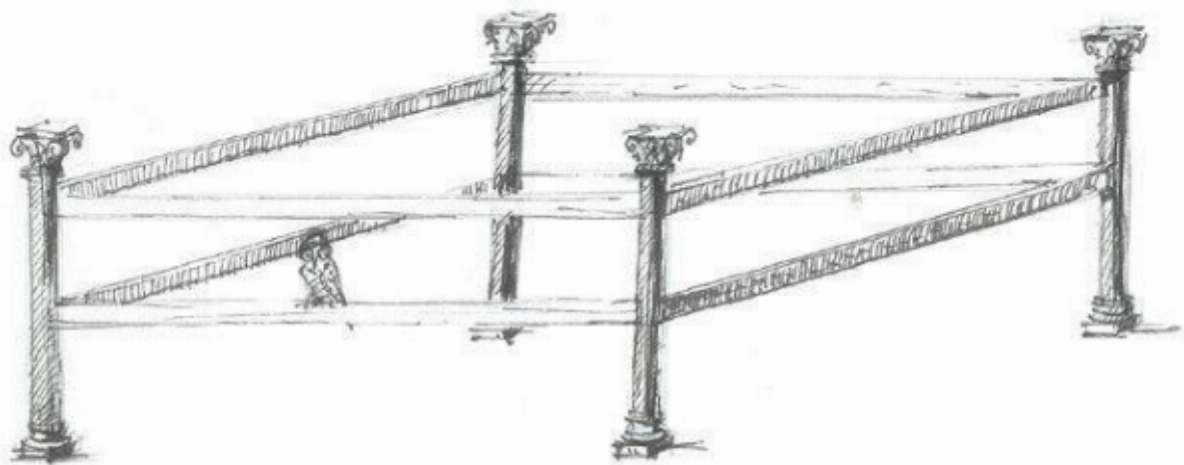

A custom-made, steel and bronze, low table with owl

Sold

STEEL AND BRONZE SALON TABLE
WITH OWL

REF: 11067

Description