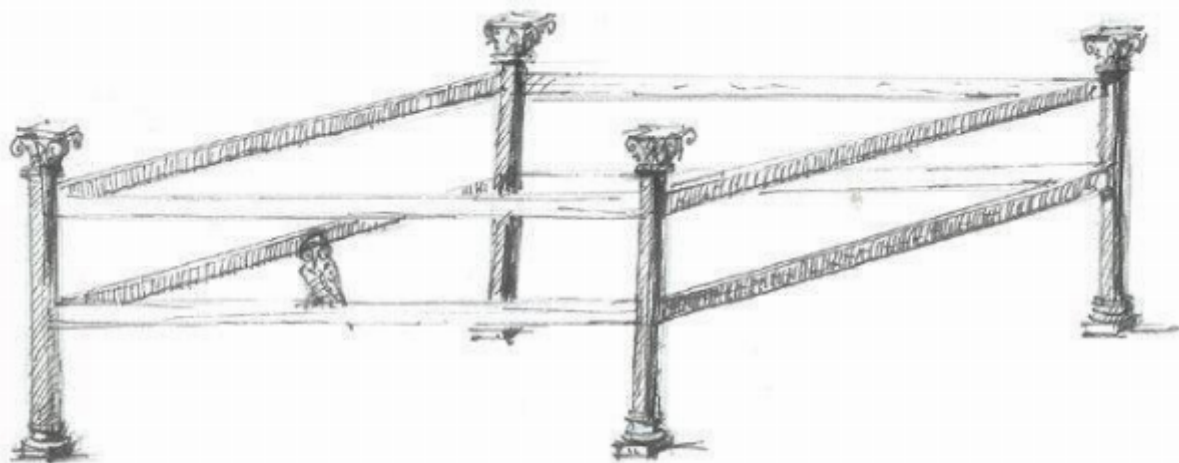

A custom-made, steel and bronze, low table with owl

Sold

STEEL AND BRONZE SALON TABLE
WITH OWL

REF: 11067

Description