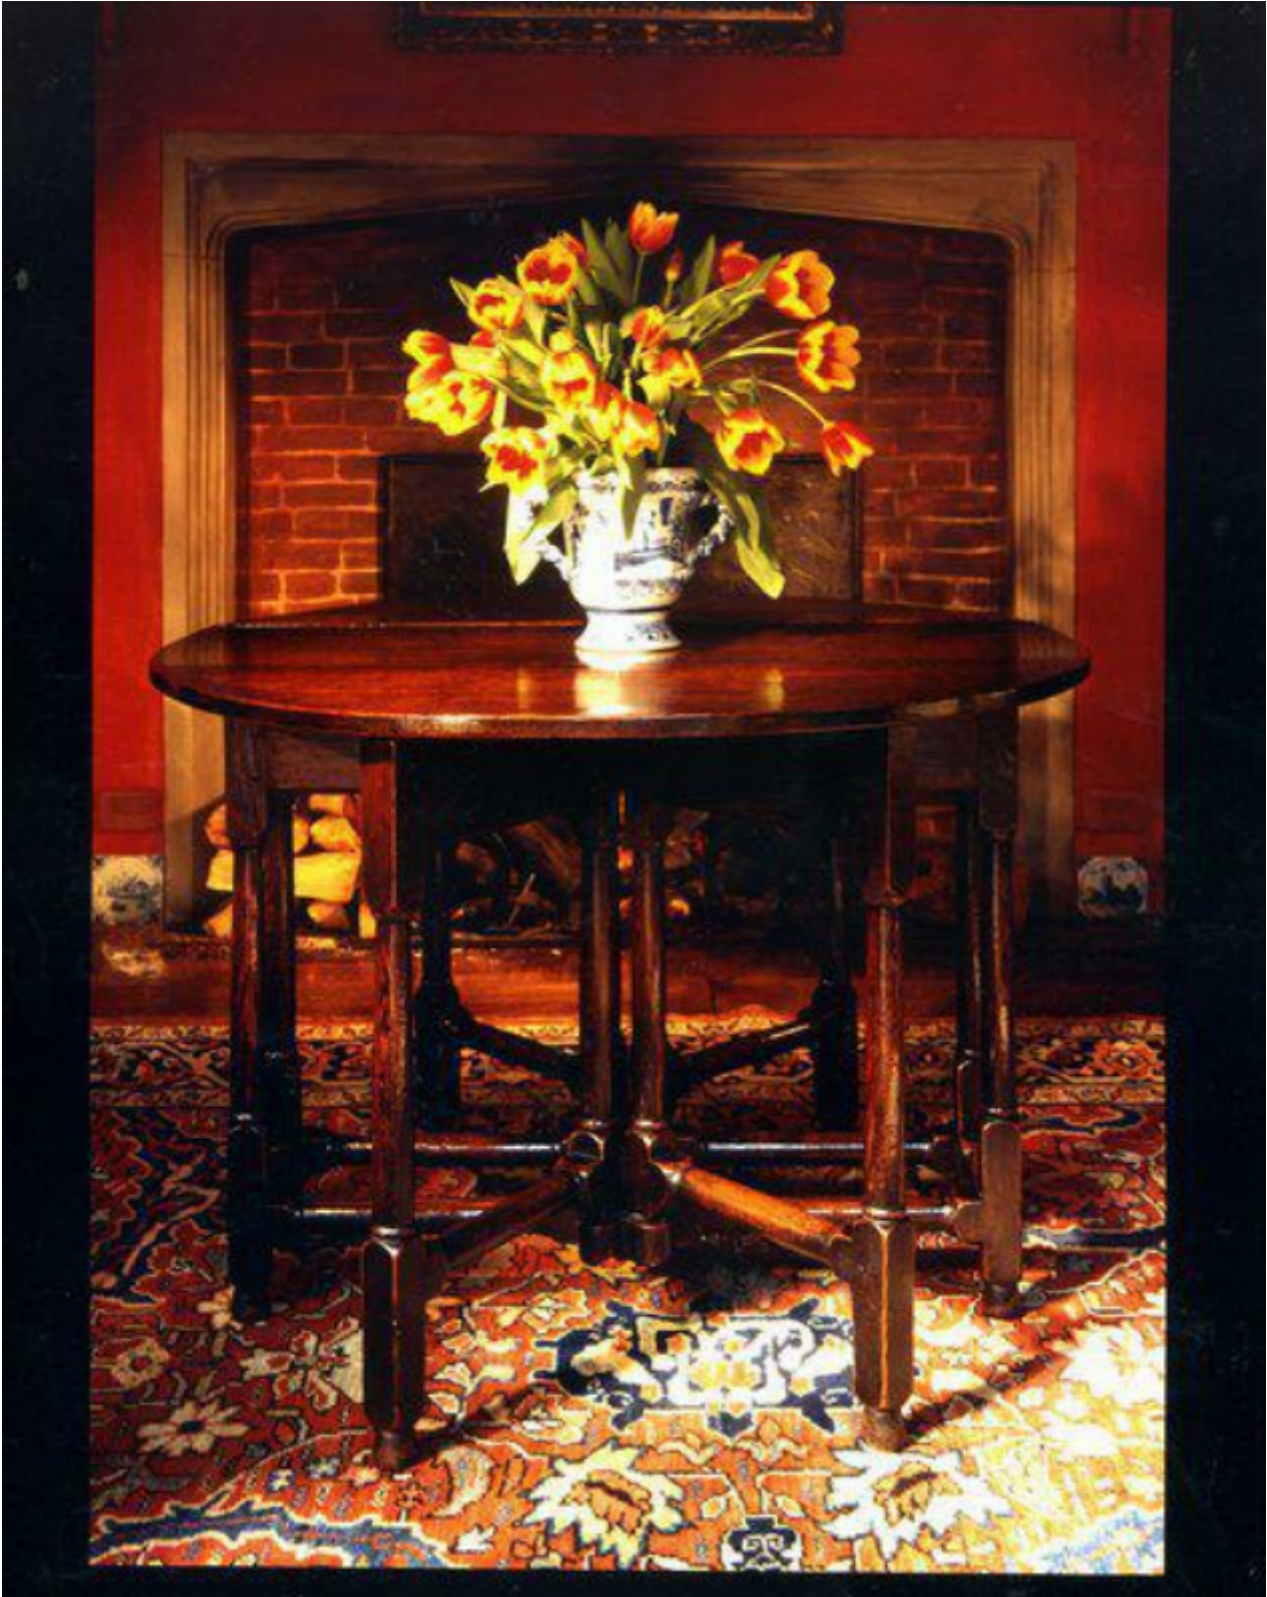

A rare Queen Anne joined oak double gateleg centre table

Sold

REF: 10383

Height: 73 cm (28.7")

Width: 105 cm (41.3")

Depth: 38 cm (15")

## Description

Plank top in three sections, with plain frieze. Standing on gun-barrel turned legs, joined by gun-barrel turned stretchers. Excellent colour and patination. In rare original condition. English, circa 1710.