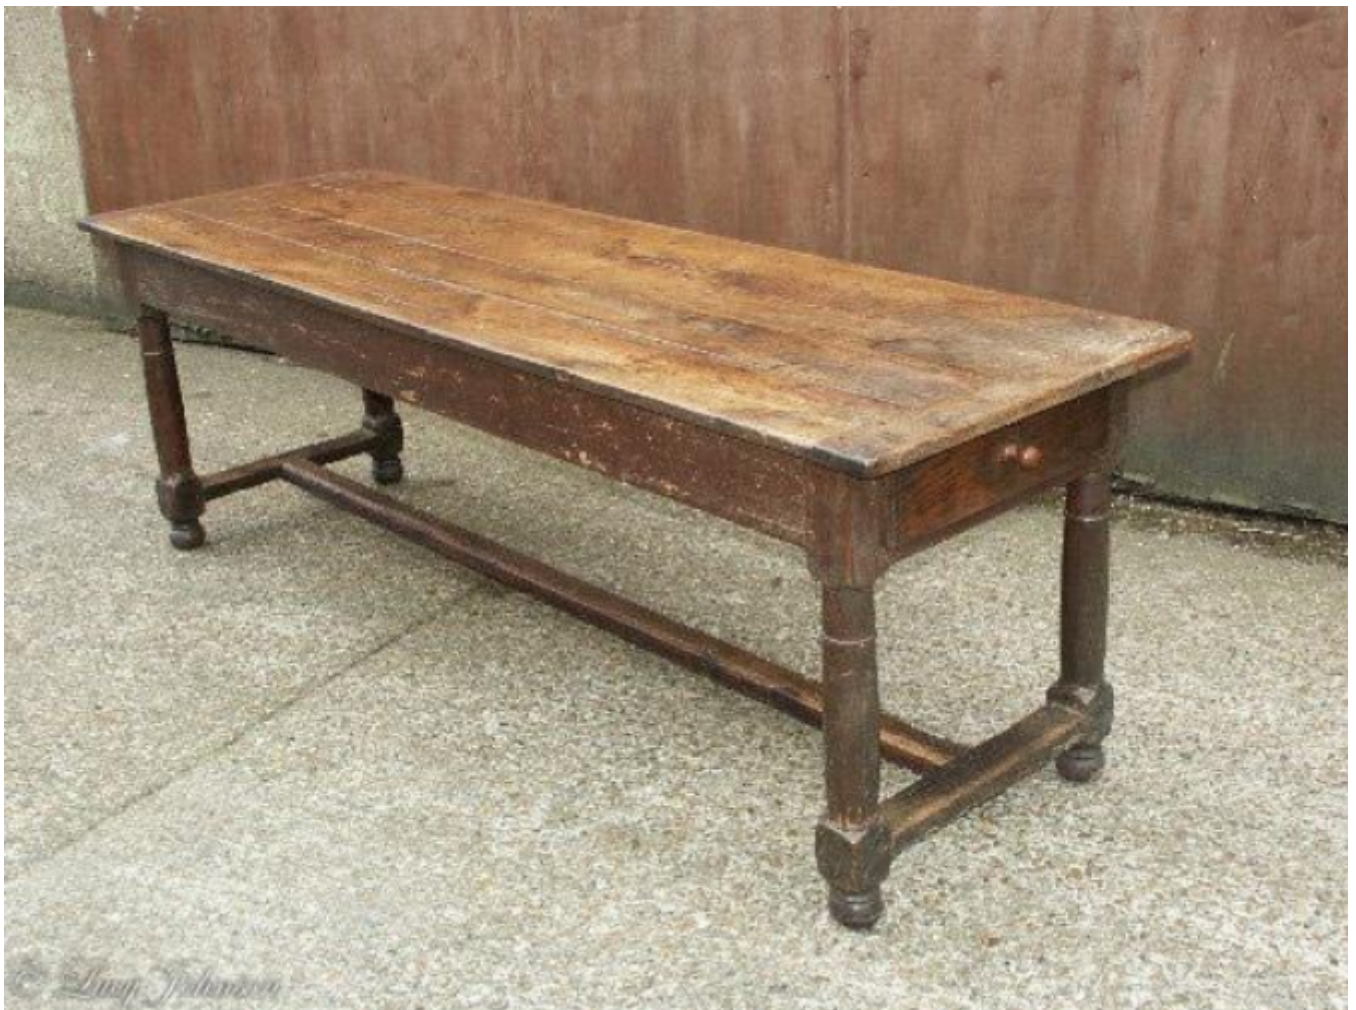

An exceptional, early-18th century oak farmhouse table

Sold

REF: 10098

Height: 76 cm (29.9")

Width: 229 cm (90.2")

Depth: 74 cm (29.1")

## Description

The triple, plank top with cleats at either end, with some old patches, and with an exceptional surface. The frieze fitted with drawers at either end, one with its lock and key and the other with a wooden knob. Standing on elegant column turned legs with old repairs to losses joined by an 'h' stretcher. Exceptional colour and patina. Probably French, first quarter of the 18th century.