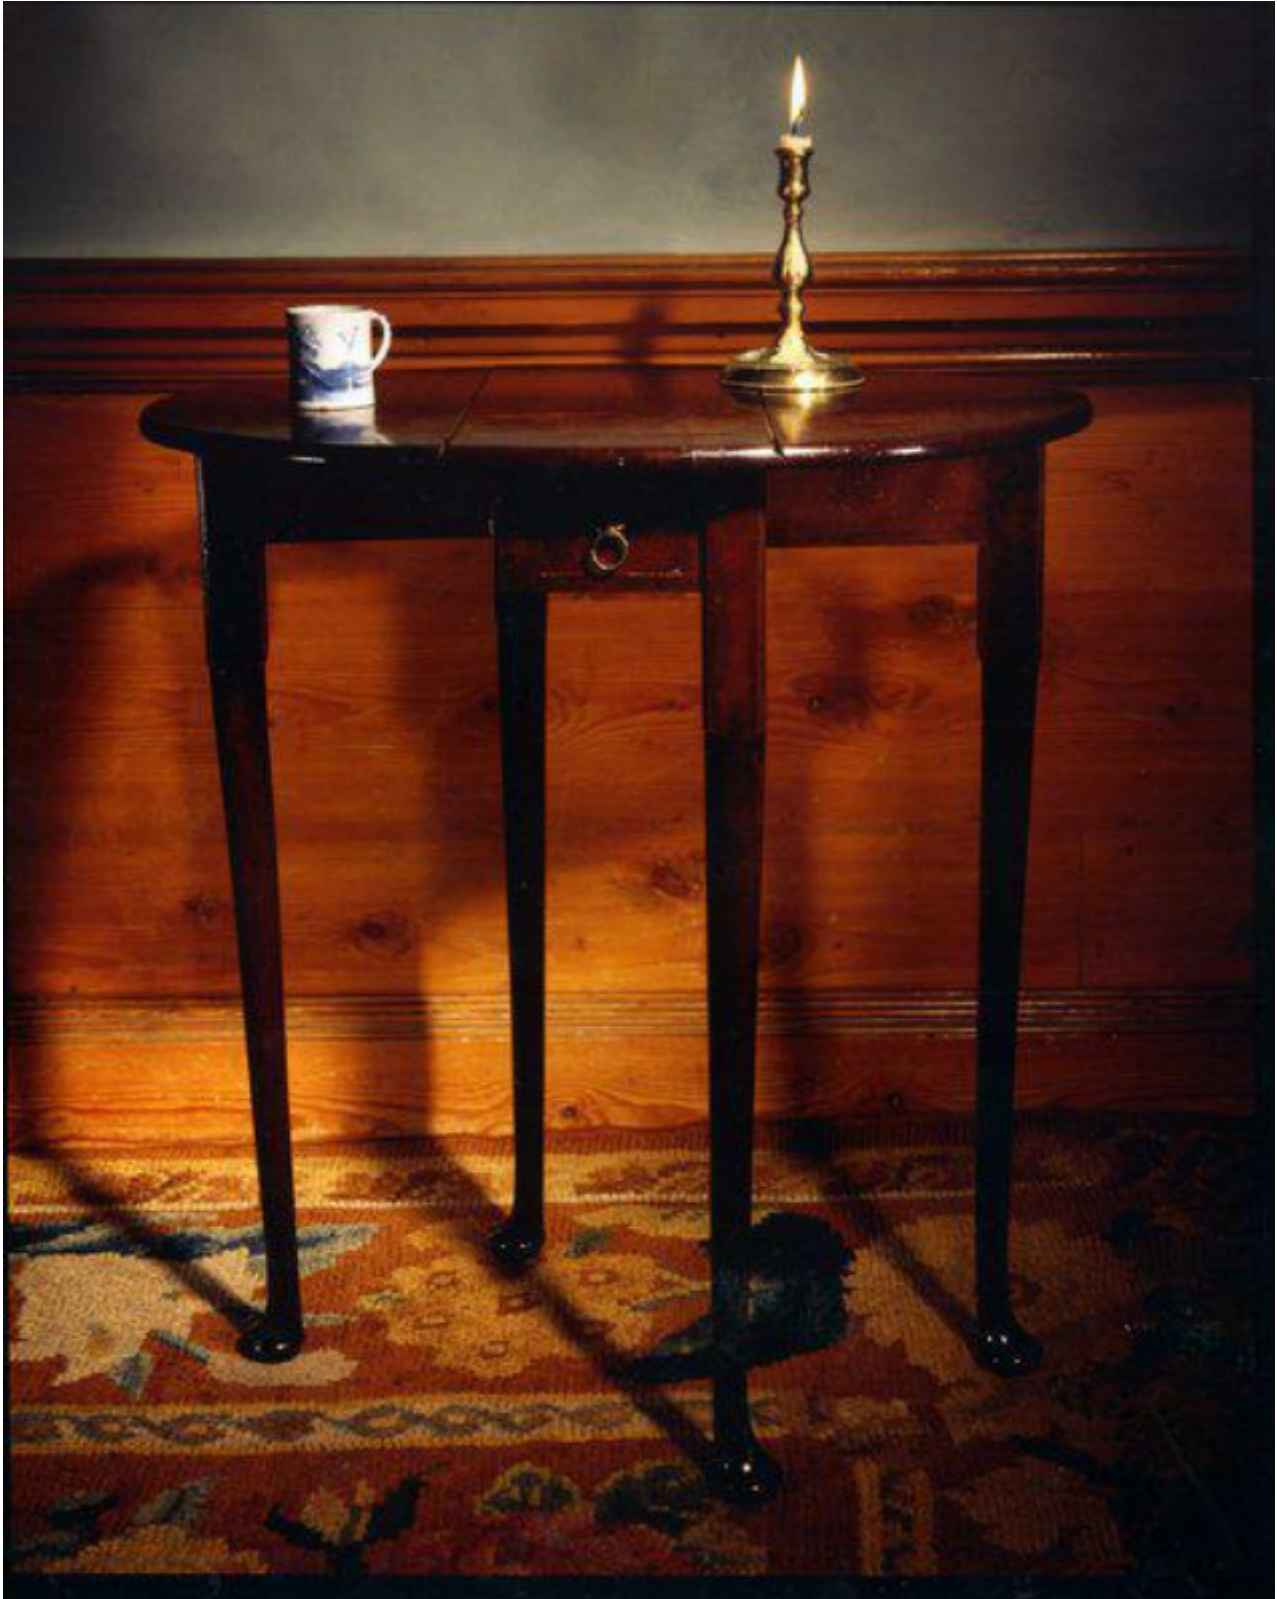

A rare mid-18th century, small, walnut gateleg table

Sold

REF: 10527

Height: 70 cm (27.6")

Width: 46 cm (18.1")

Depth: 22 cm (8.7")

Description

The plank top in three sections, the two flaps retaining their original hinges. The frieze with a single drawer with its original handle. Standing on turned legs ending in pad feet. Excellent original colour and patination. English, first half of the 18th century.