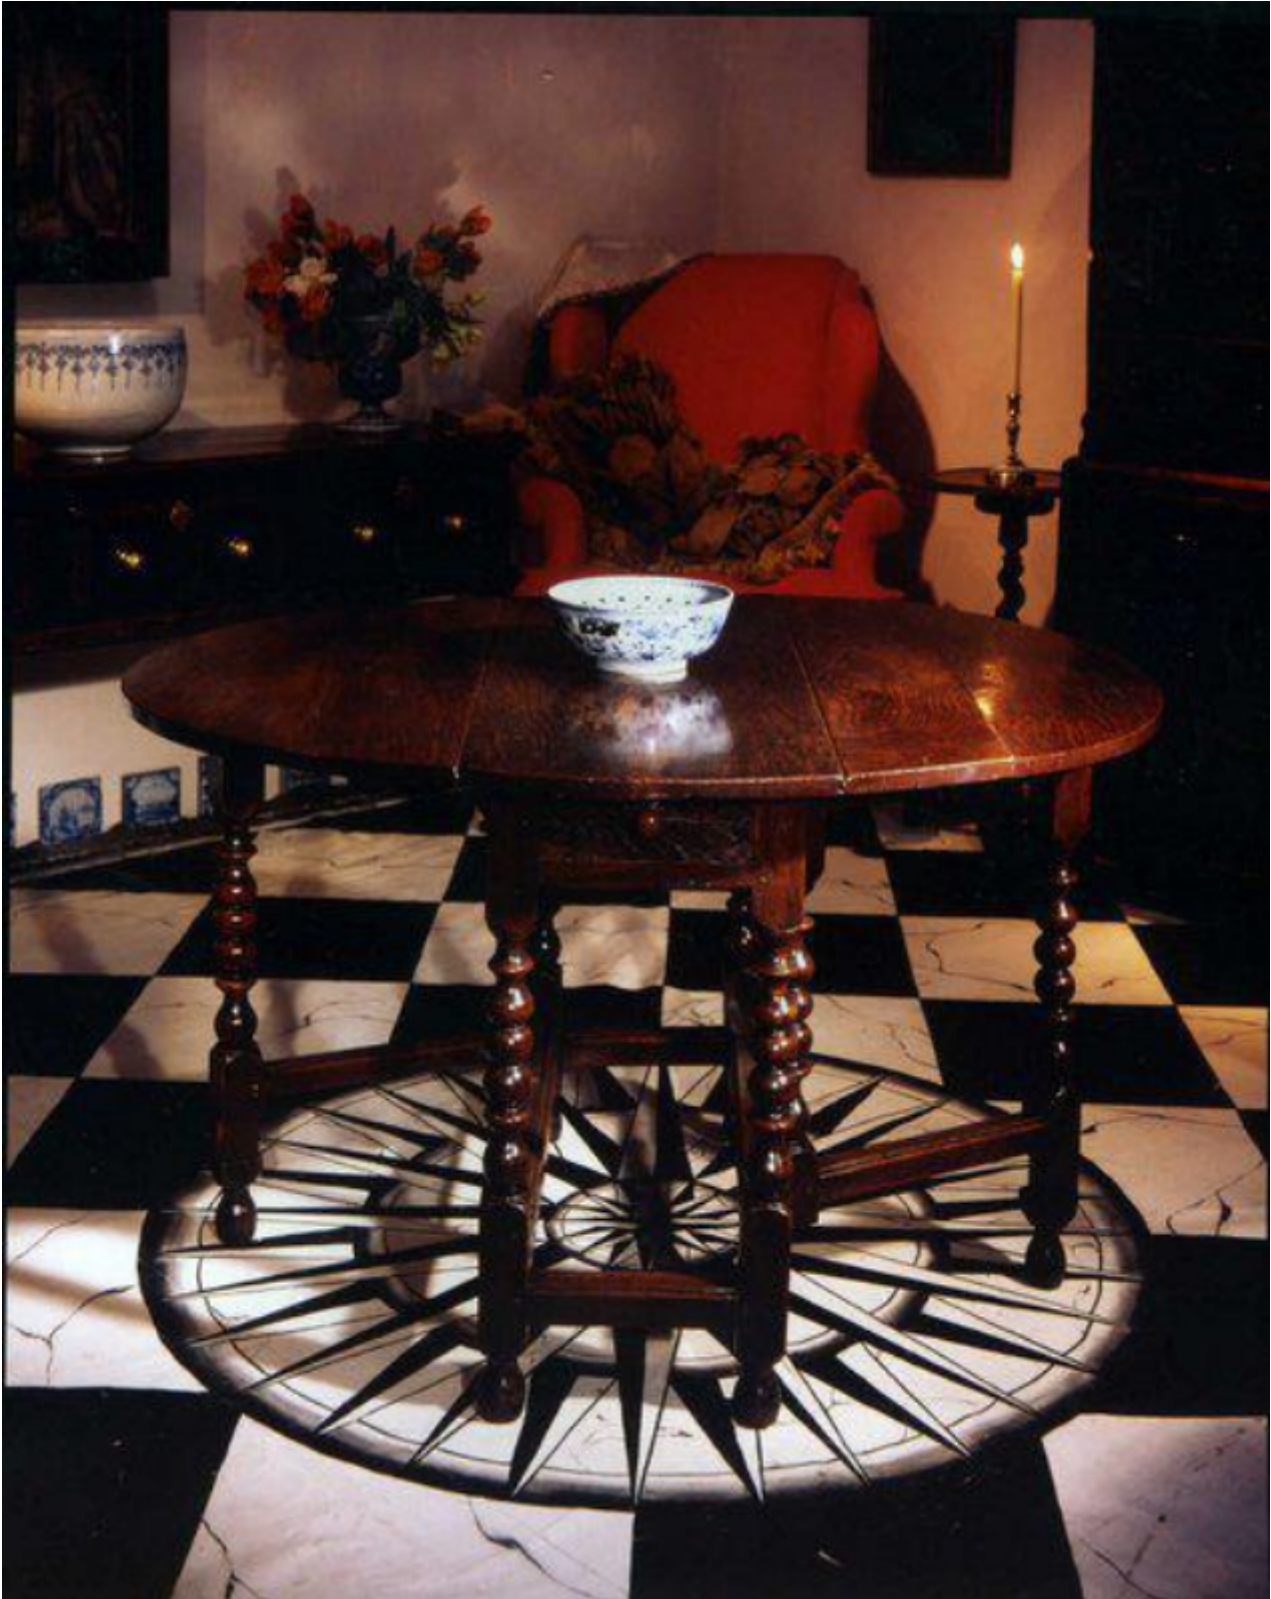

A good, late-17th century oak gateleg table

Sold

REF: 10494

Description