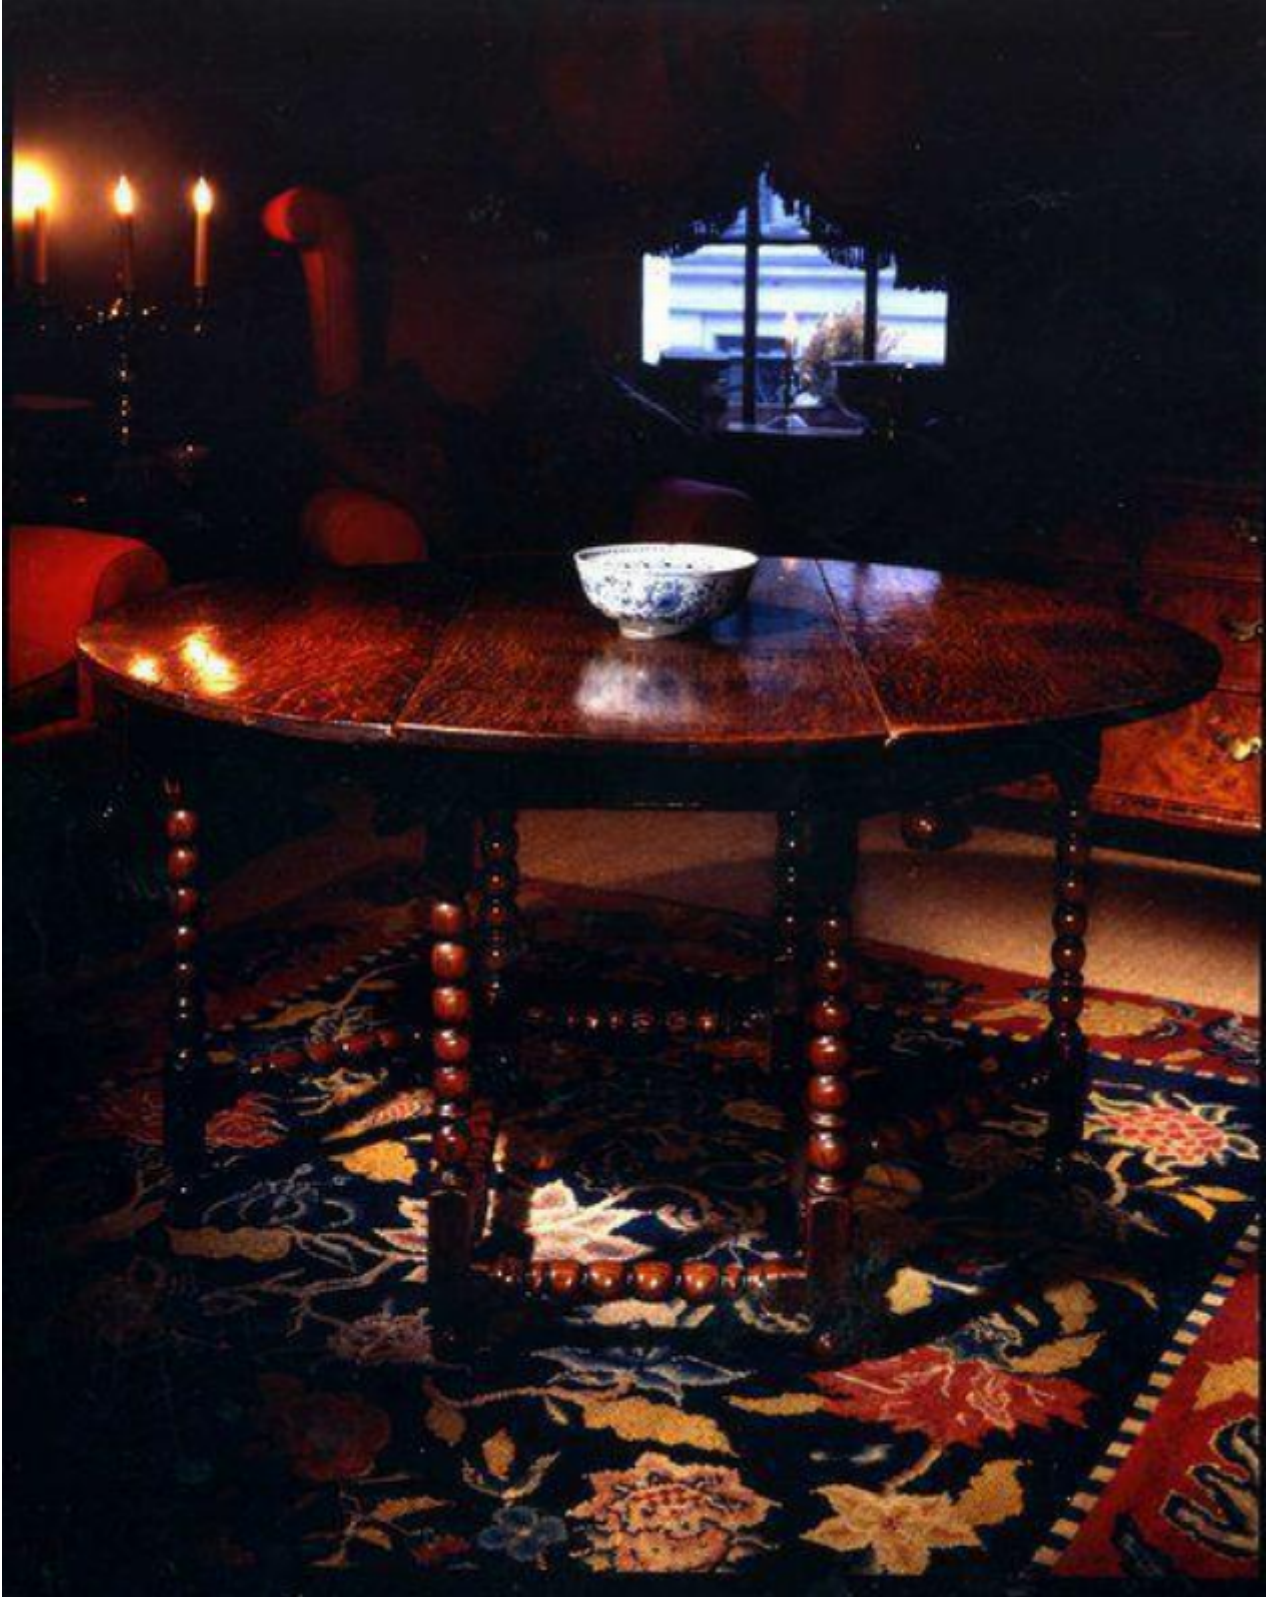

A fine, mid-17th century, 6-8 seater, oak, gateleg table with ball turnings

Sold

REF: 10496