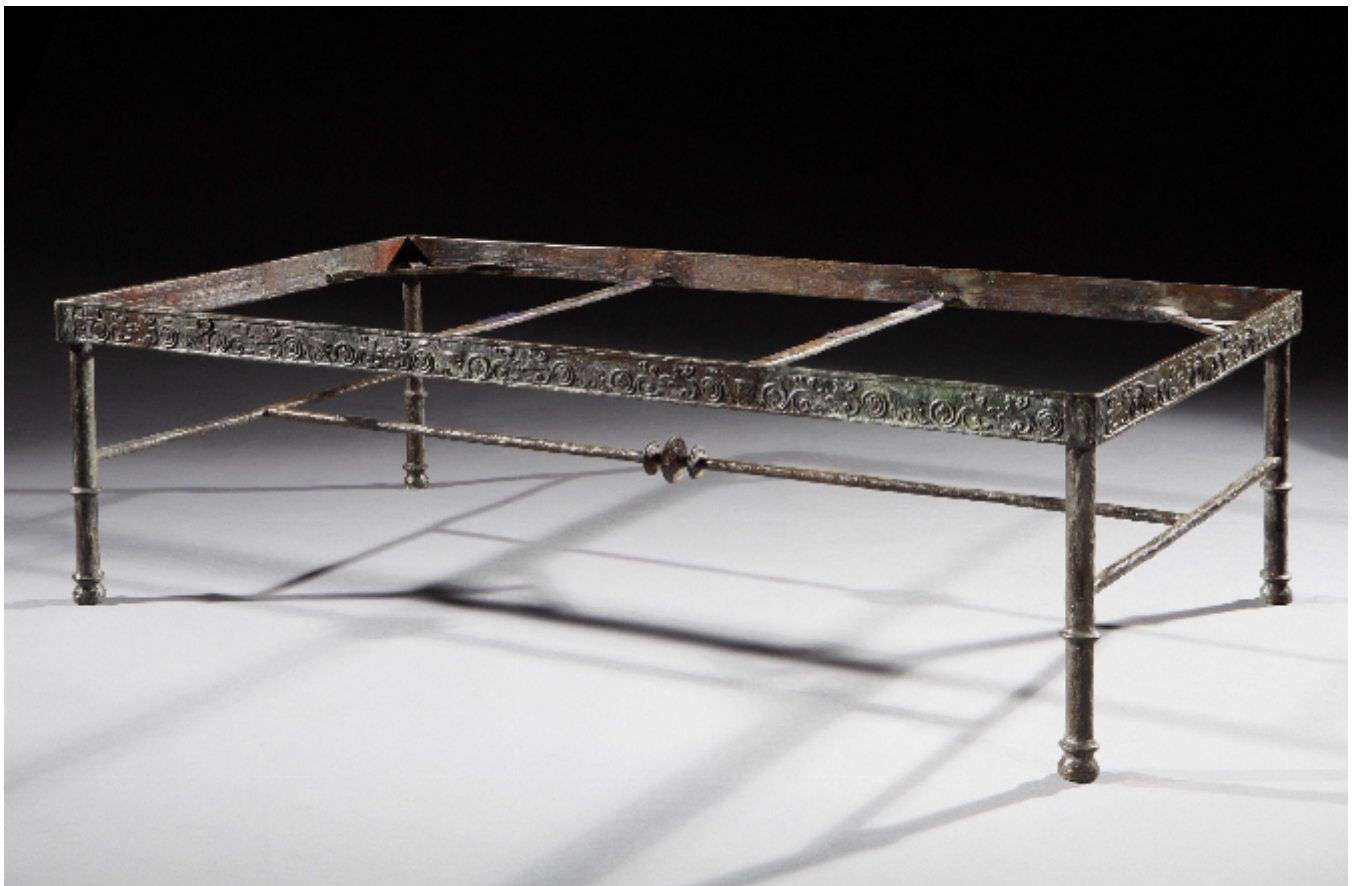

A commissioned, bronze, low, table incorporating a frieze of Achaemenid griffins & acanthus leaves

Sold

REF: 11029

Description