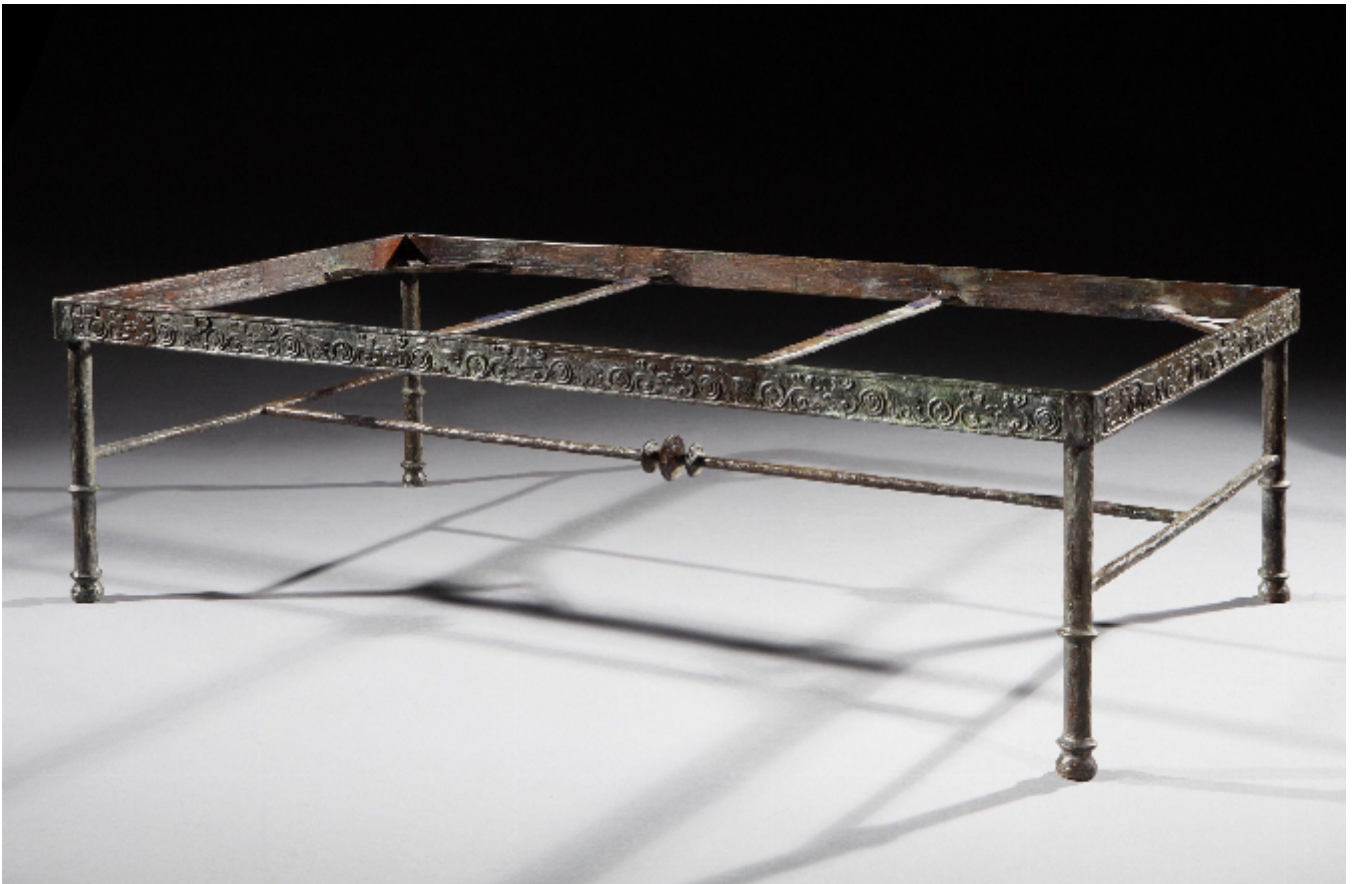

A commissioned, bronze, low, table incorporating a frieze of Achaemenid griffins & acanthus leaves

Sold

REF: 11029

Description