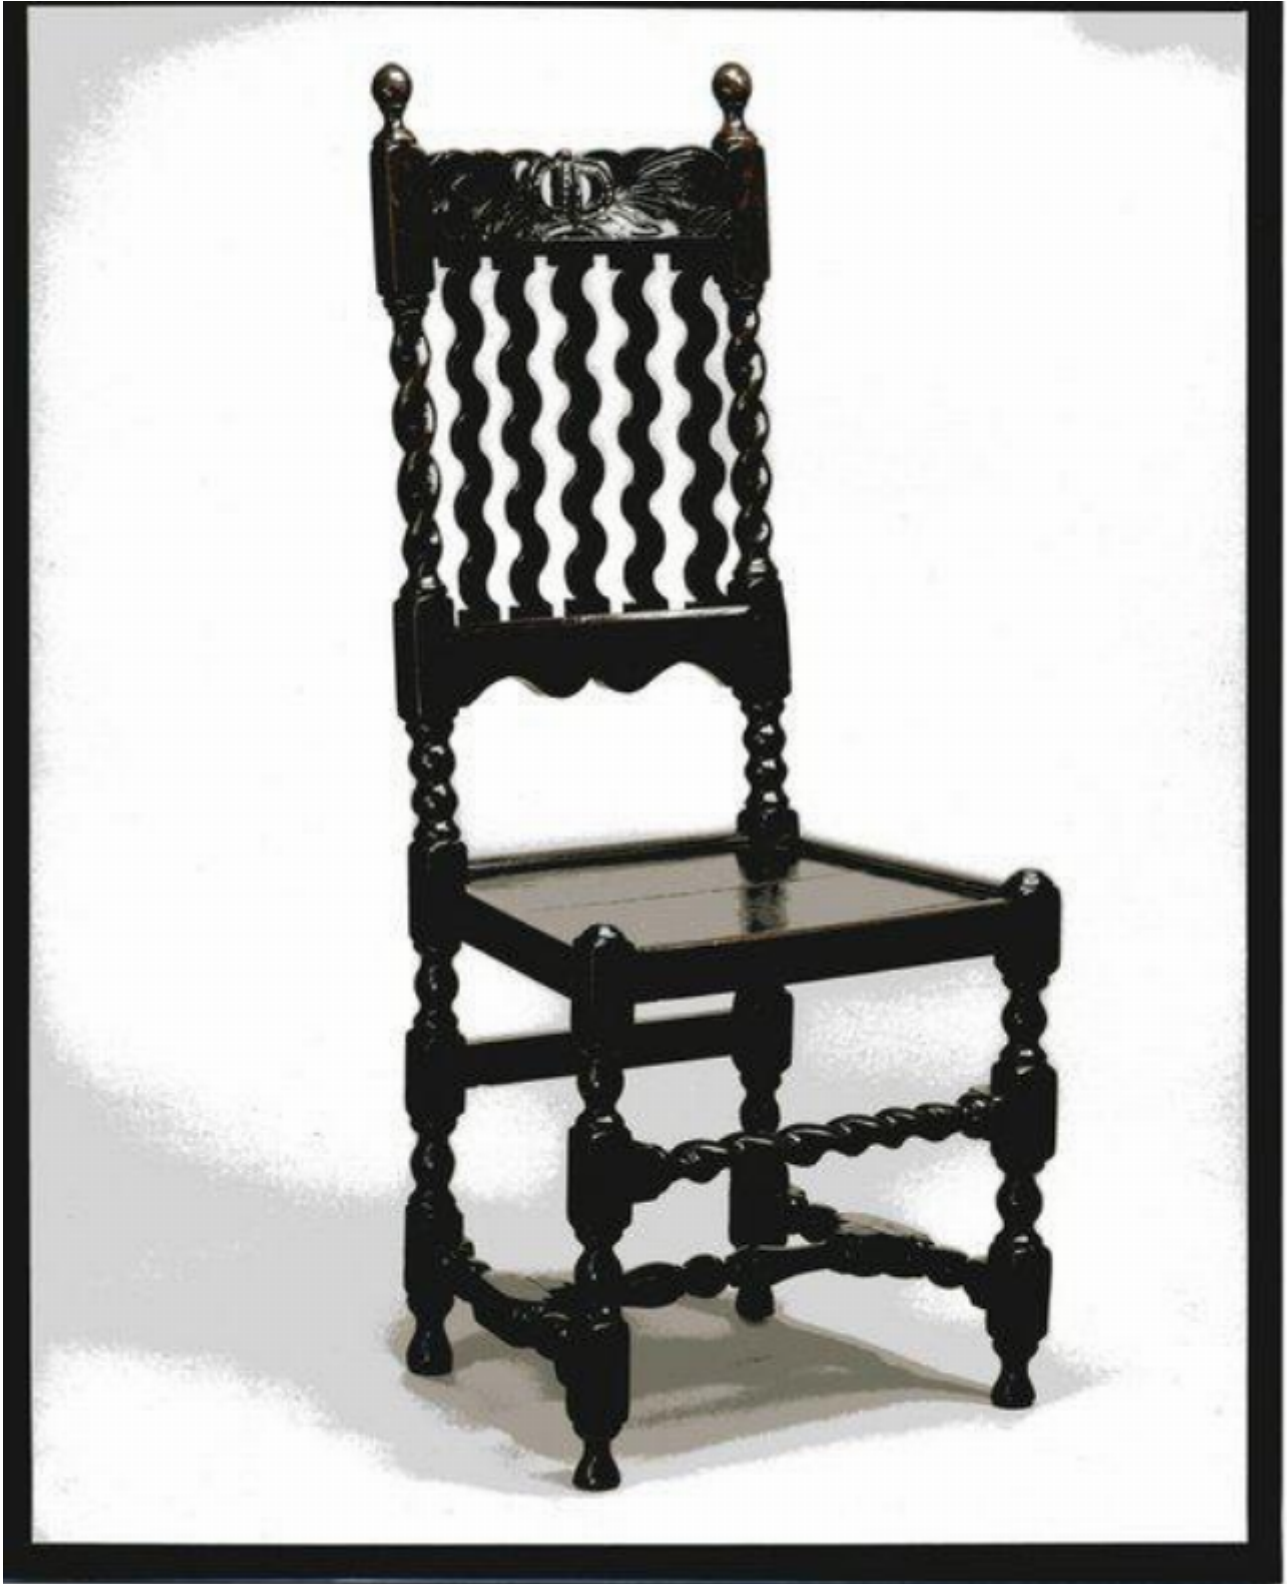

A rare, late-17th century, walnut sidechair

Sold

REF: 10471

Description