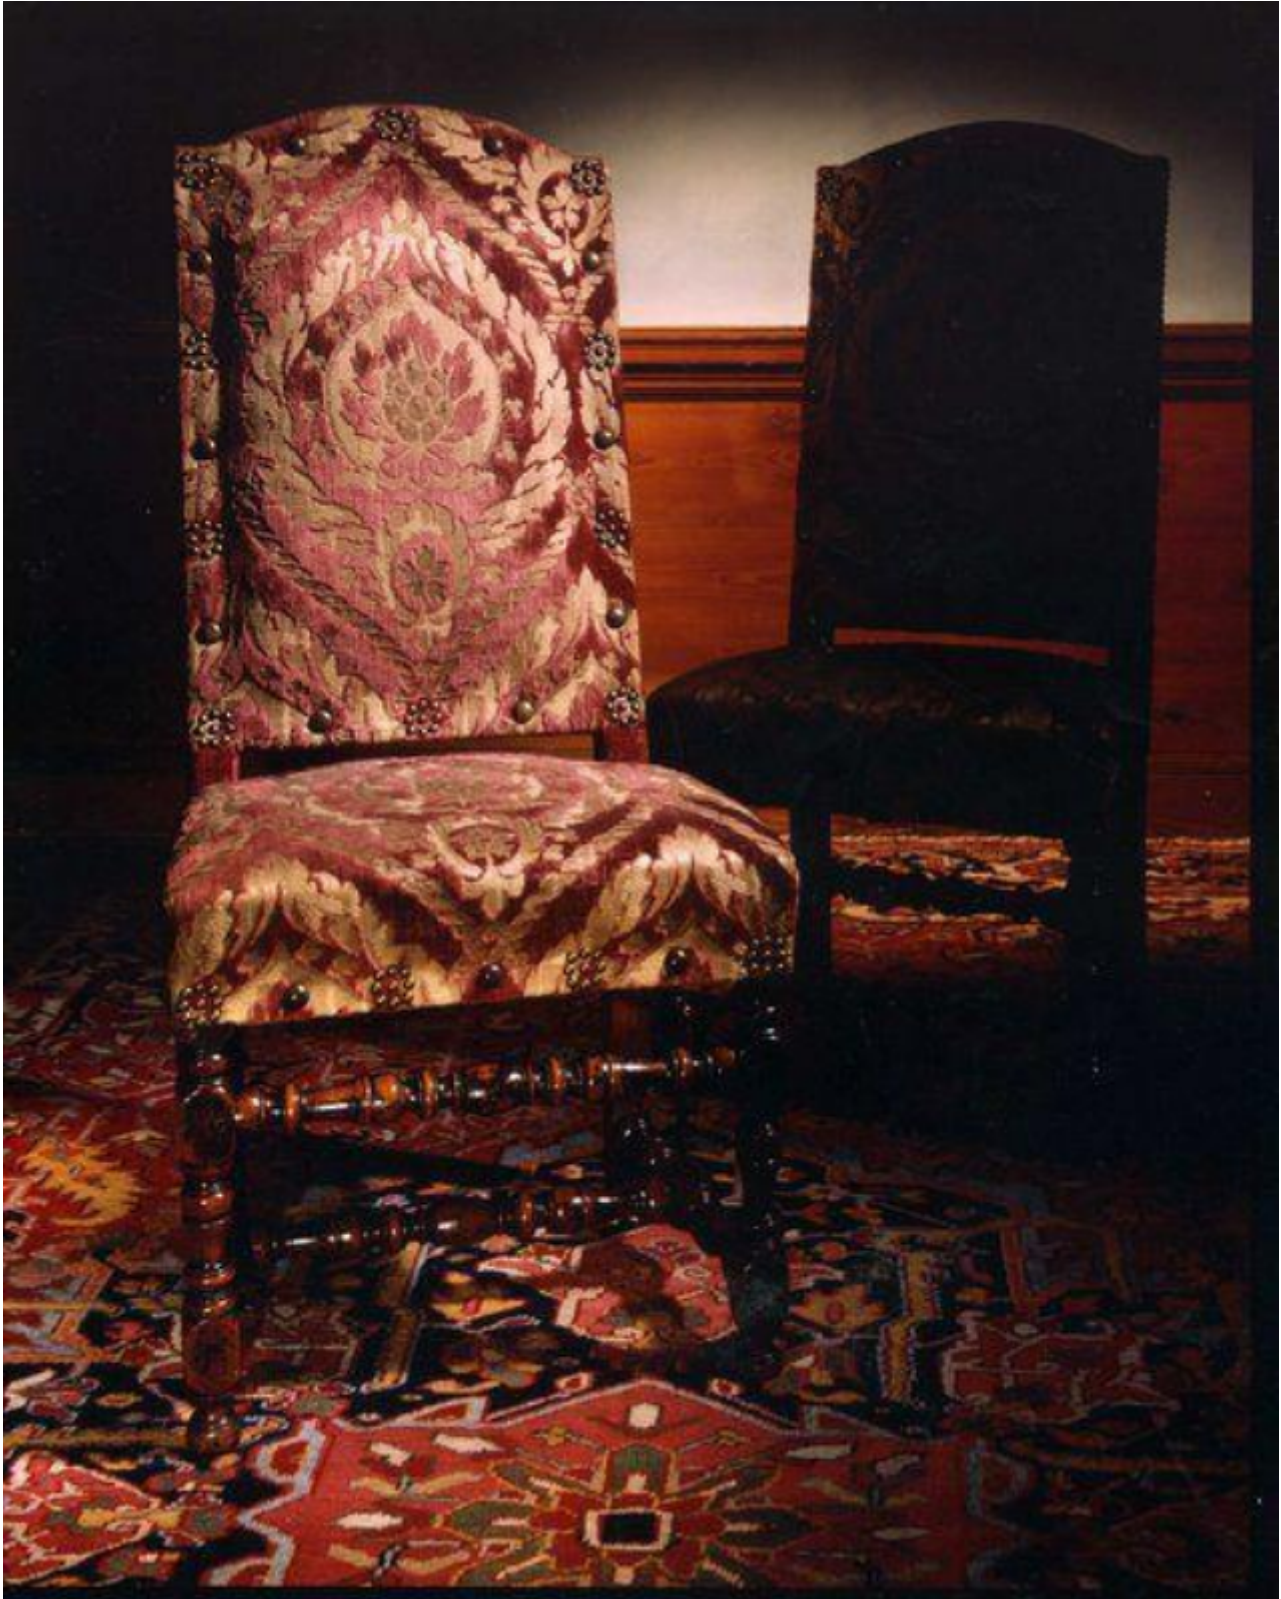

A pair of late-17th century, French, walnut upholstered sidechairs

Sold

REF: 10473