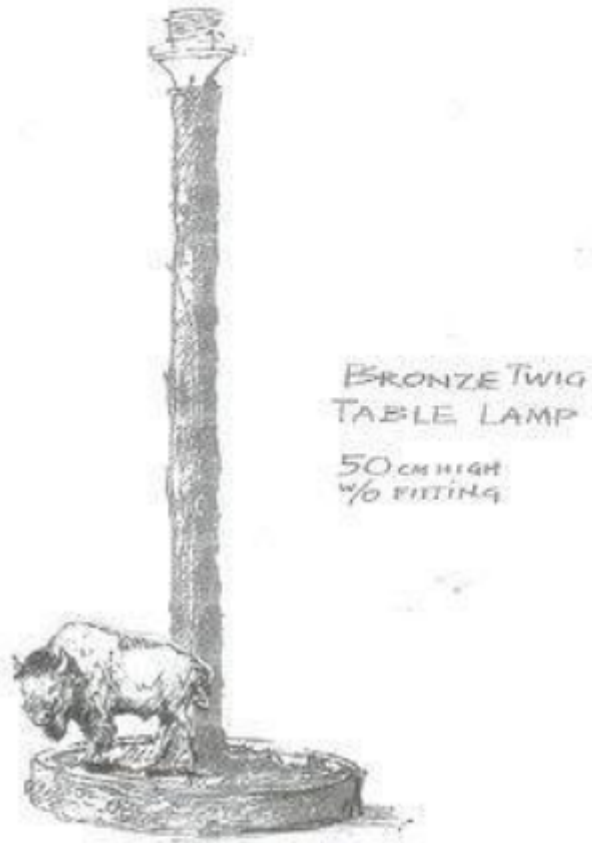

A custom-made, bronze, lamp with bison

Sold

BY GREGORY
T. KELLERHOLTZ

REF: 11082

Description