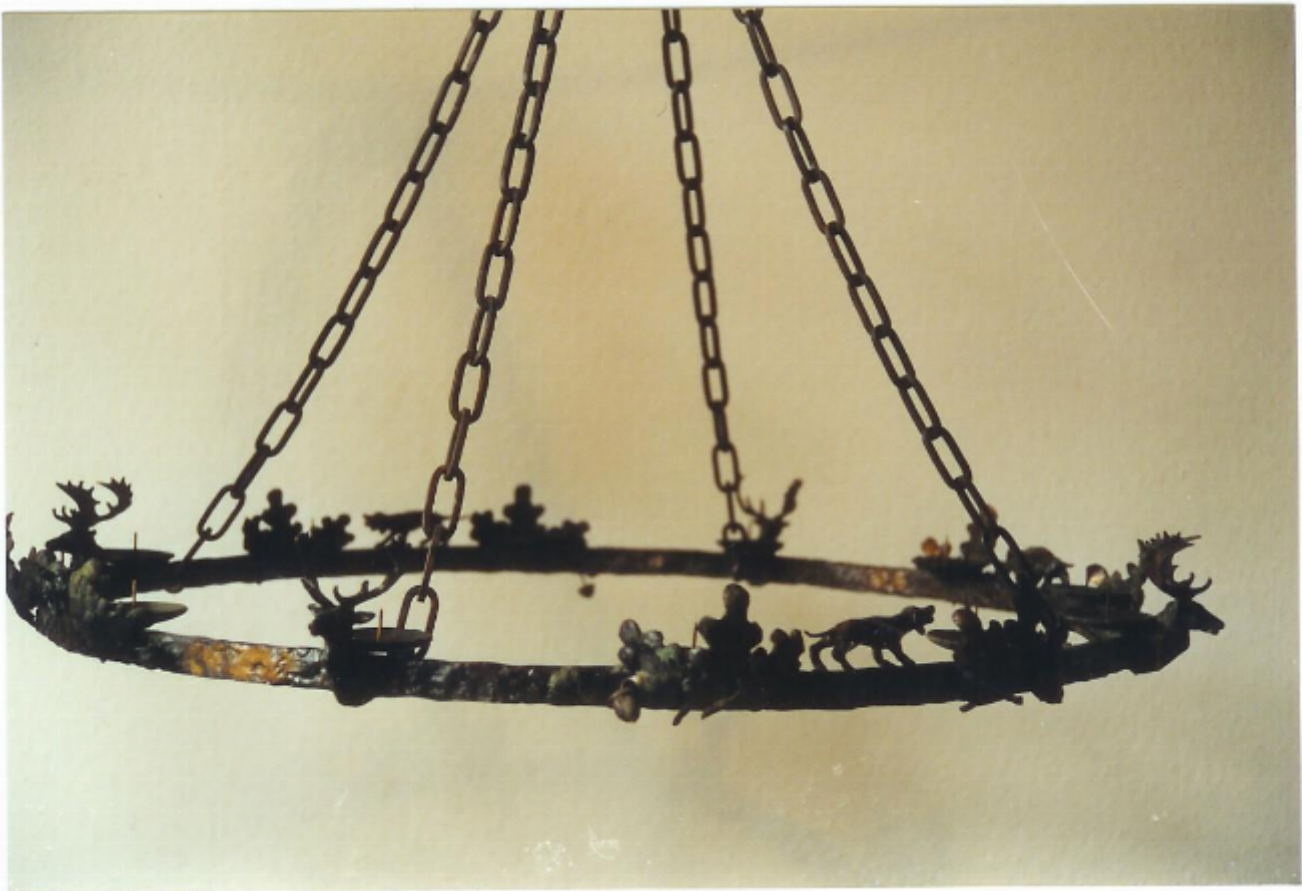

A custom-made, bronze, chandelier with stag heads and oak leaves

Sold

REF: 11079

Description