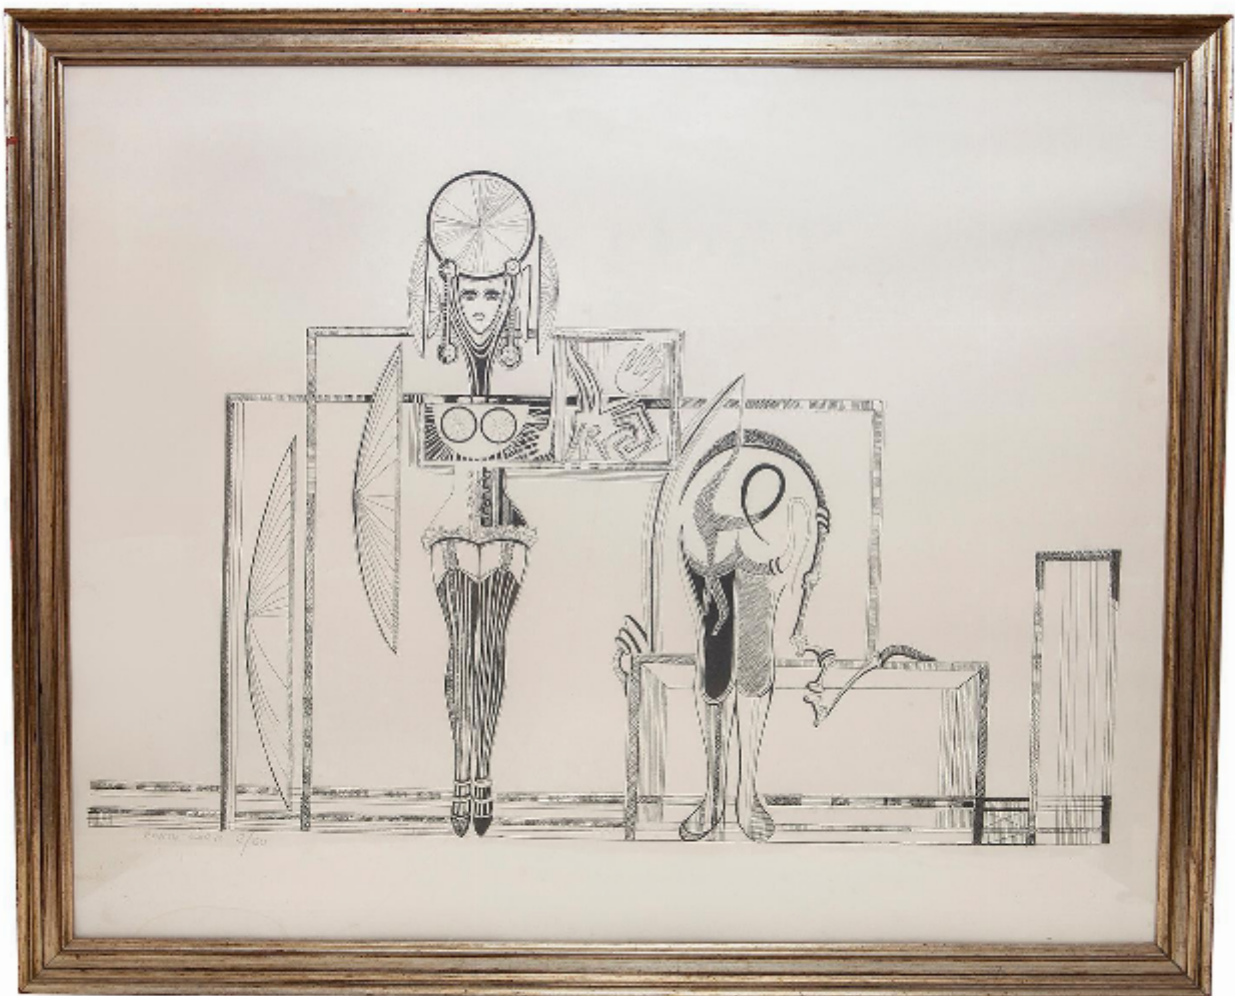

Ponte Corvo Print Erotic Limited Edition 2/50 C1950 Surrealist,  
Italian 3ft 91cm wide

£1,800

© Howgego Historic & Modern

REF: 11483

Height: 75 cm (29.5")

Width: 91 cm (35.8")

Depth: 4 cm (1.6")

## Description

Ponte Corvo, Mid-Century Modern, Monotone, Surrealist print, limited edition 2/50, in the original gilded frame

Playful, erotic, surrealist composition In Italian Ponte Corvo means literally 'bridge' ponte and 'curved' curvo.

The composition is playing with this in juxtaposition. The lines allude to a bridge and there are many curves in the bodies of the two ladies. Framers label on reverse L'Ariete Galleria Torino which is still trading

In a moulded gilded frame

Measures: Length 91cm, height 75cm, depth 4cm.