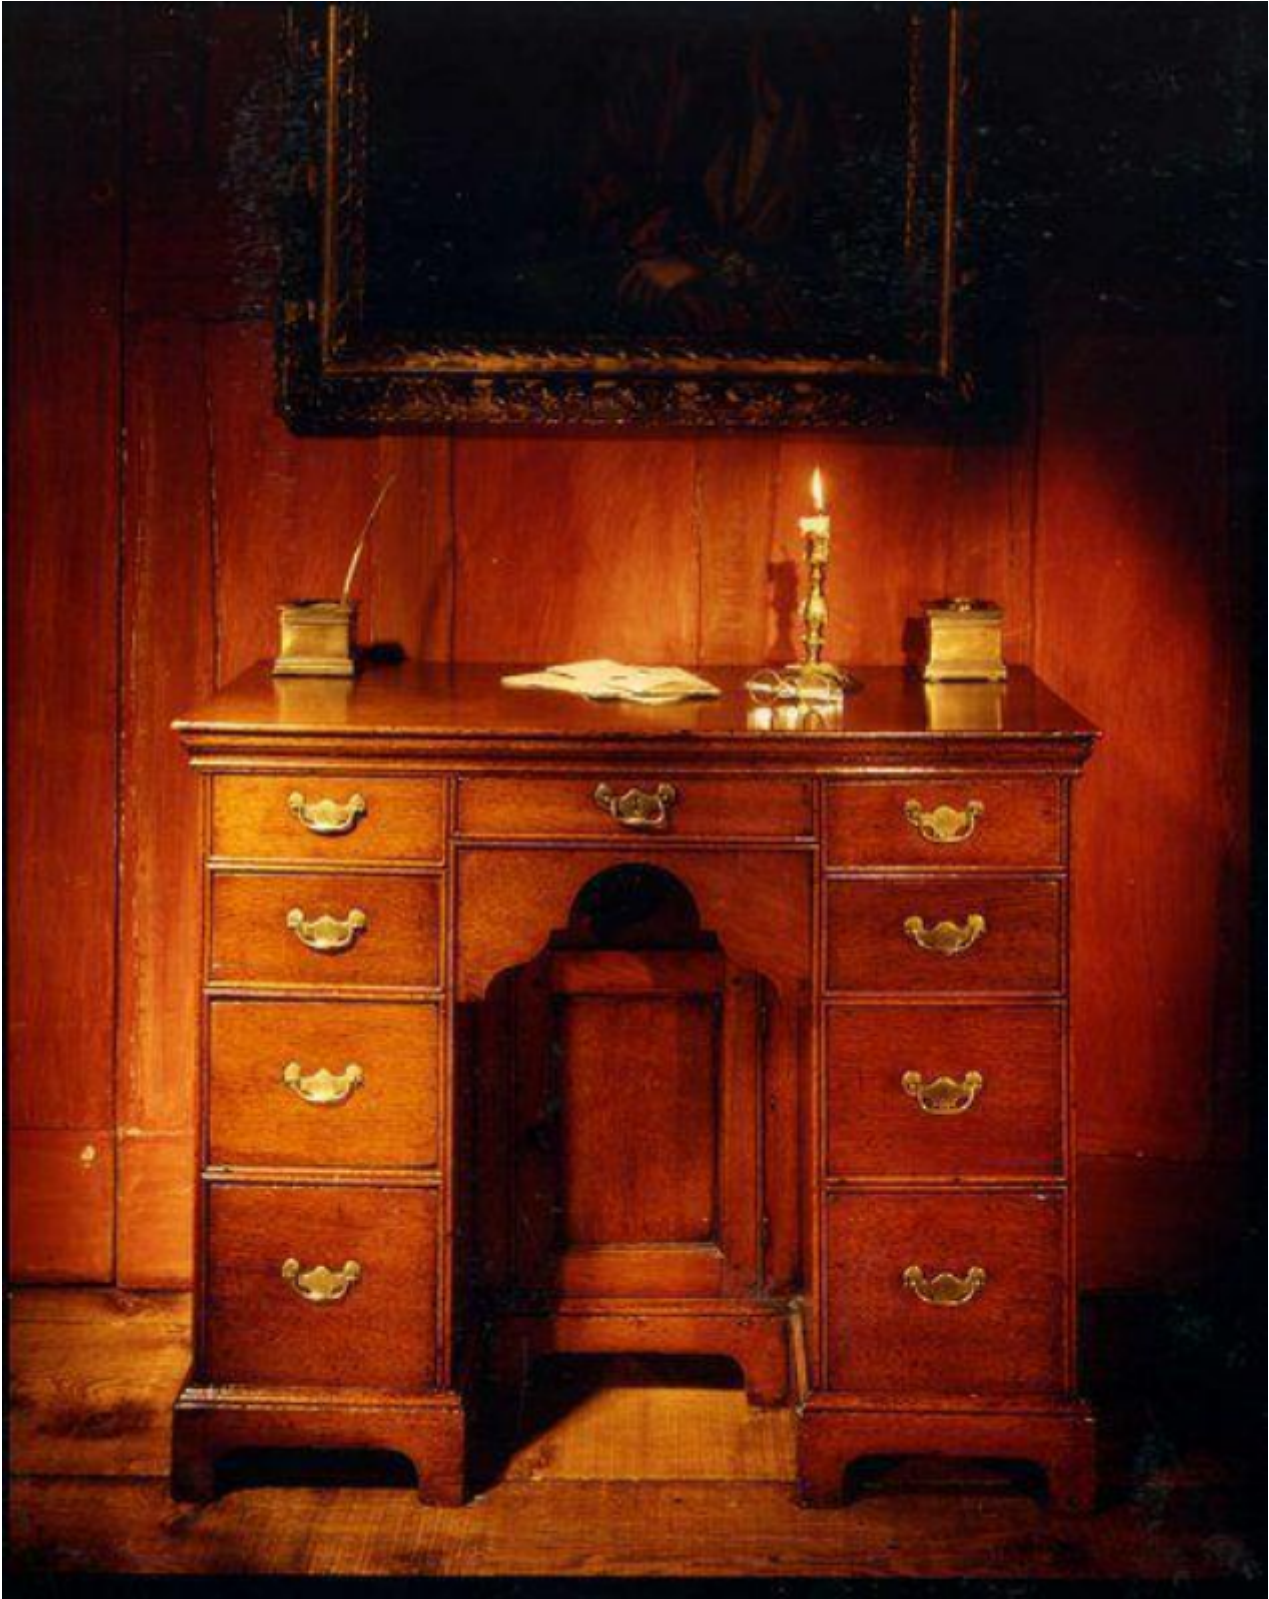

A rare, small, Queen Anne, oak, kneehole desk

Sold

REF: 10441

Description