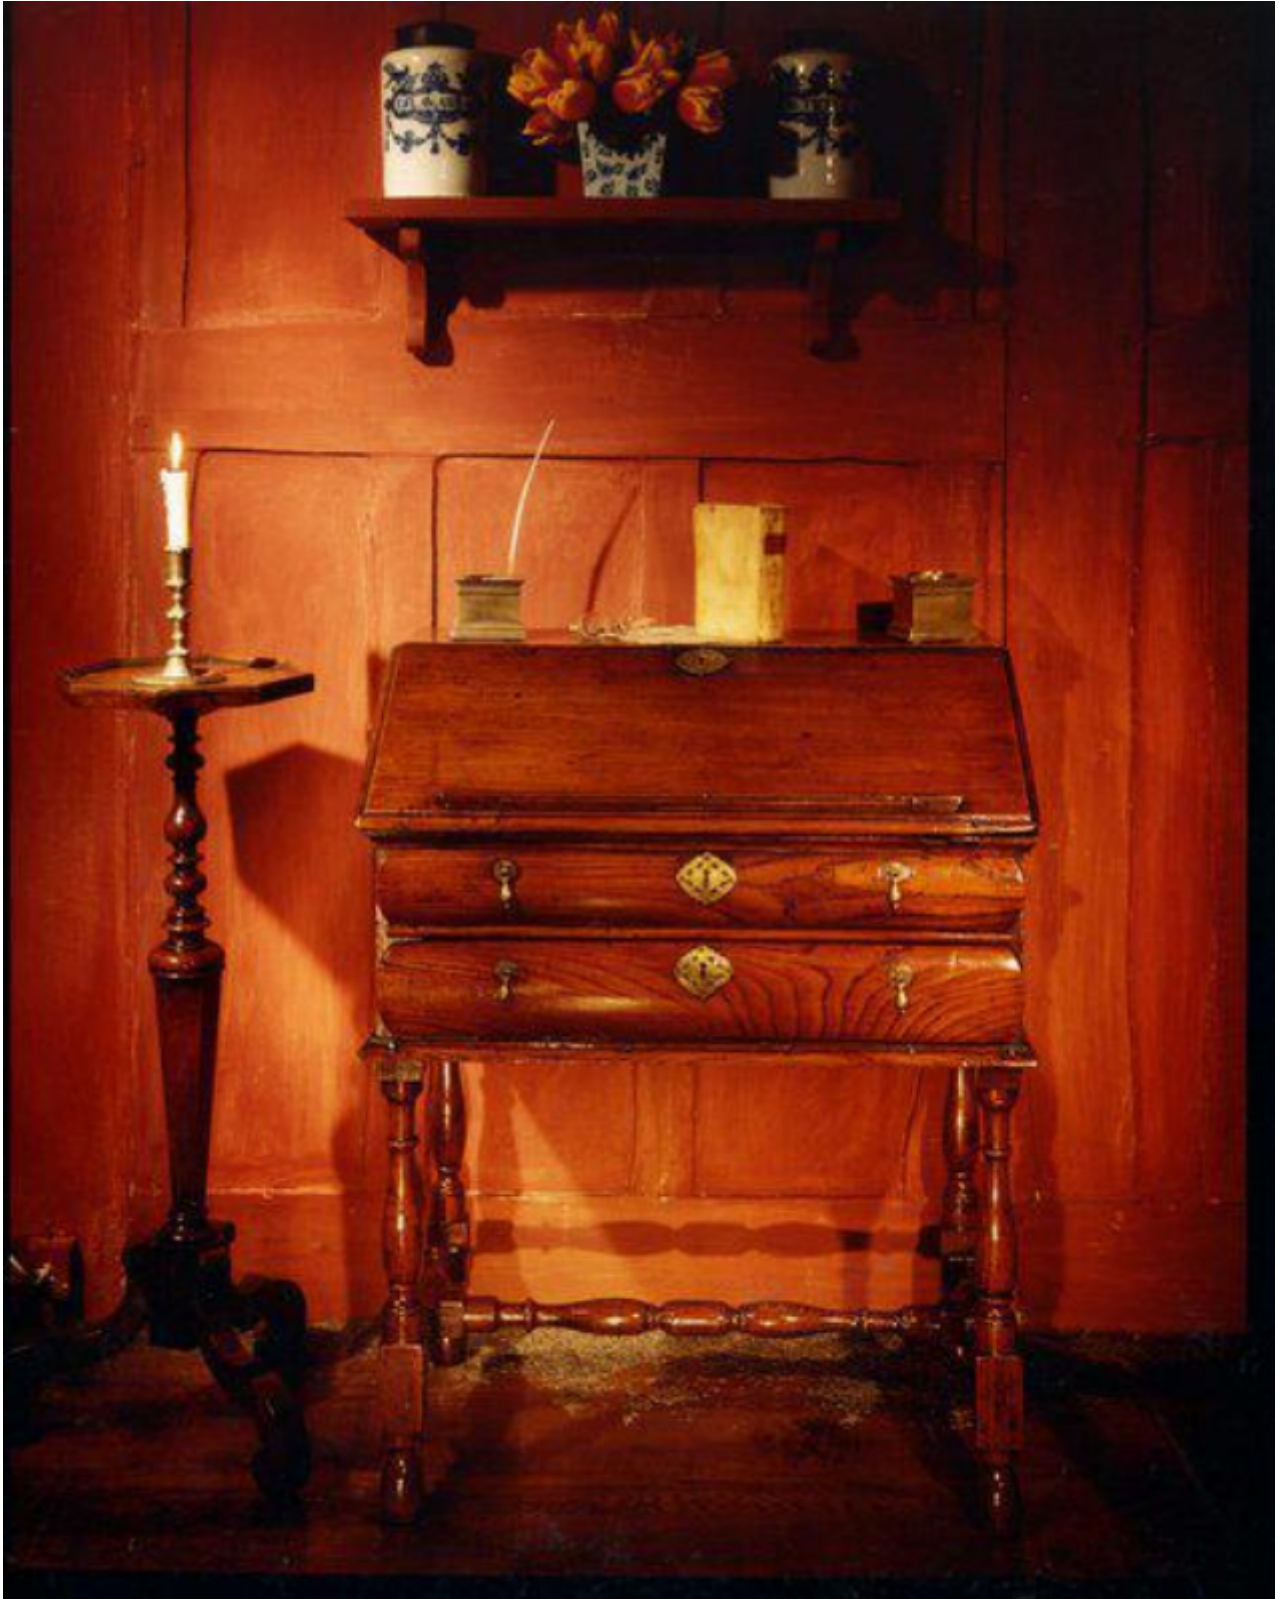

A rare, late-17th century, elm, desk on stand

Sold

REF: 10401

Description