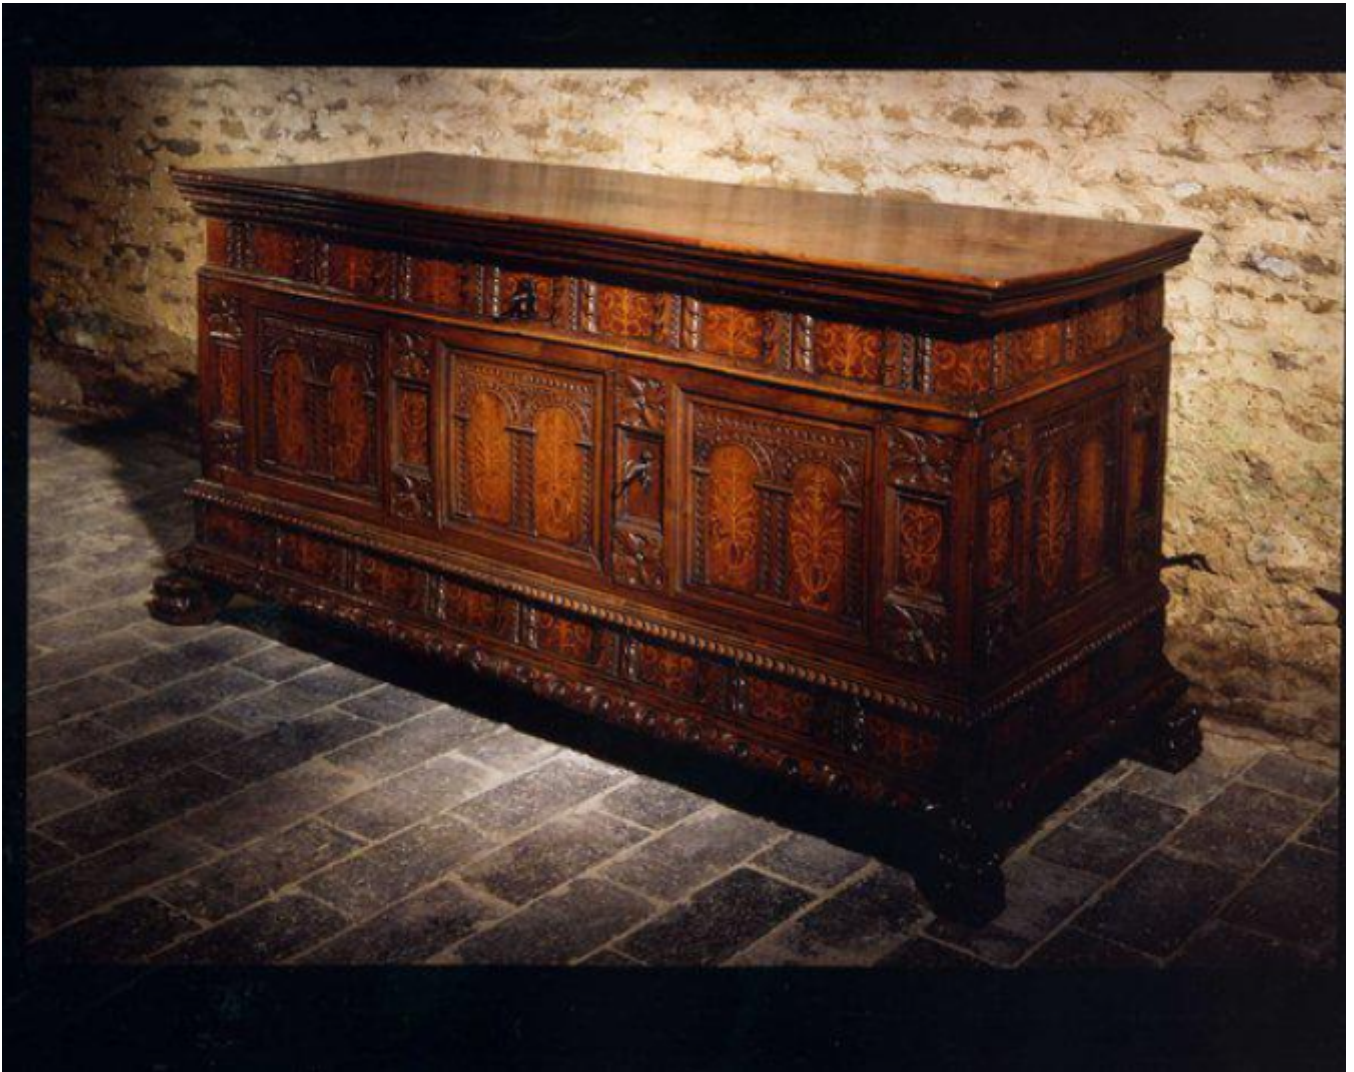

A rare, late- 16th century, carved & inlaid, Spanish, walnut, chest

Sold

REF: 10359

Height: 69 cm (27.2")

Width: 138 cm (54.3")

Depth: 55 cm (21.7")

Description

The plank top with a small splice to shrinkage, and a repair to the front left corner, and faced with a deep moulded edge. The replaced hinges supporting a lid with the underside decorated with two arcaded panels with carved acanthus leaves. Three smaller panels interposed, containing panels with yew inlay headed by carved leaves. The underlid removed, the working lock 18th century. The internal box compartment containing three drawers with carved acanthus leaves and faced with a moulded edge, the knobs replaced. The frieze door with original, working lock and hinges and decorated inside with a repeat of the exterior inlaid and carved decoration. The upper, frieze tier decorated with five panels inlaid with diamonds of yew and faced with carved acanthus leaves and a moulded edge. The iron escutcheon original. The main, frieze tier decorated with three moulded panels containing carved, double, arcading. Four smaller panels interposed, containing inlaid panels of yew headed by stylized carved leaf carvings. The lower, frieze tier with two drawers, each with four panels decorated in repeat of the upper tier decoration, and faced with a carved moulding. The locks removed. The sides decorated with a single, panel repeat of the front decoration. Standing on hairy feet. Excellent original colour and patina. Spanish, fourth quarter of the 16th century.