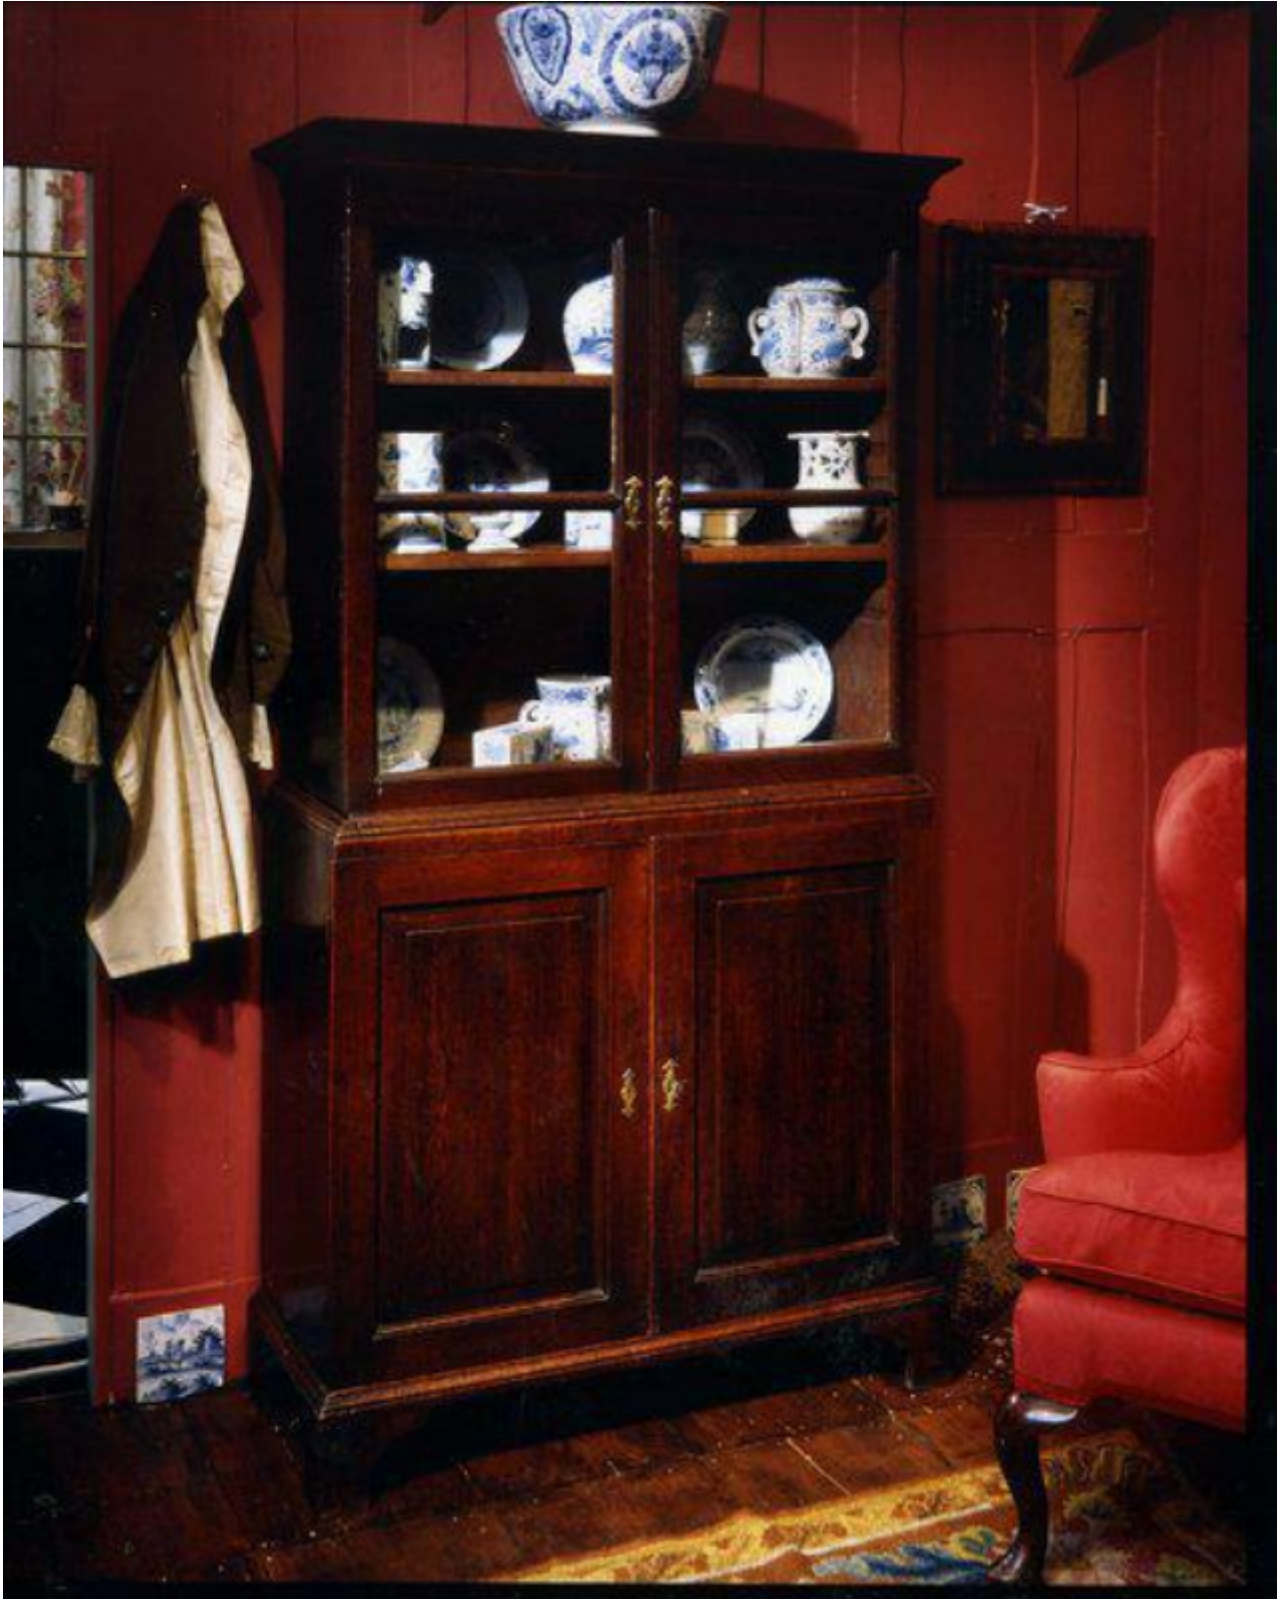

A good, early-18th century, oak glazed cabinet

Sold

REF: 10398

Height: 190 cm (74.8")

Width: 96 cm (37.8")

Depth: 38 cm (15")

Description

In two parts. The upper section with a cavetto, cornice above two glazed doors with original brass escutcheons, hinges and replaced lock. The interior fitted with two oak and pine shelves. One side with a tiny repair. The lower section with two fielded panel doors, with repairs to cracks and replaced period brass escutcheons and lock. The interior fitted with two oak and pine shelves. Standing on bracket feet. Excellent original colour and patina. English, second quarter of the 18th century.

The excellence of the proportion and the configuration, colour and patina of the oak create the dignified simplicity of this piece which is elegant and refined. Cabinets with glazed doors and interior shelves evolved during the last decade of the 17th century, and examples from the turn of the century are extremely rare. Early-18th century cabinets were specially designed for china and curios. Those with the upper portion glazed were marked by extreme simplicity in their structural characteristics, and therefore closely resemble bookcases and it is sometimes impossible to determine for which use they were intended.