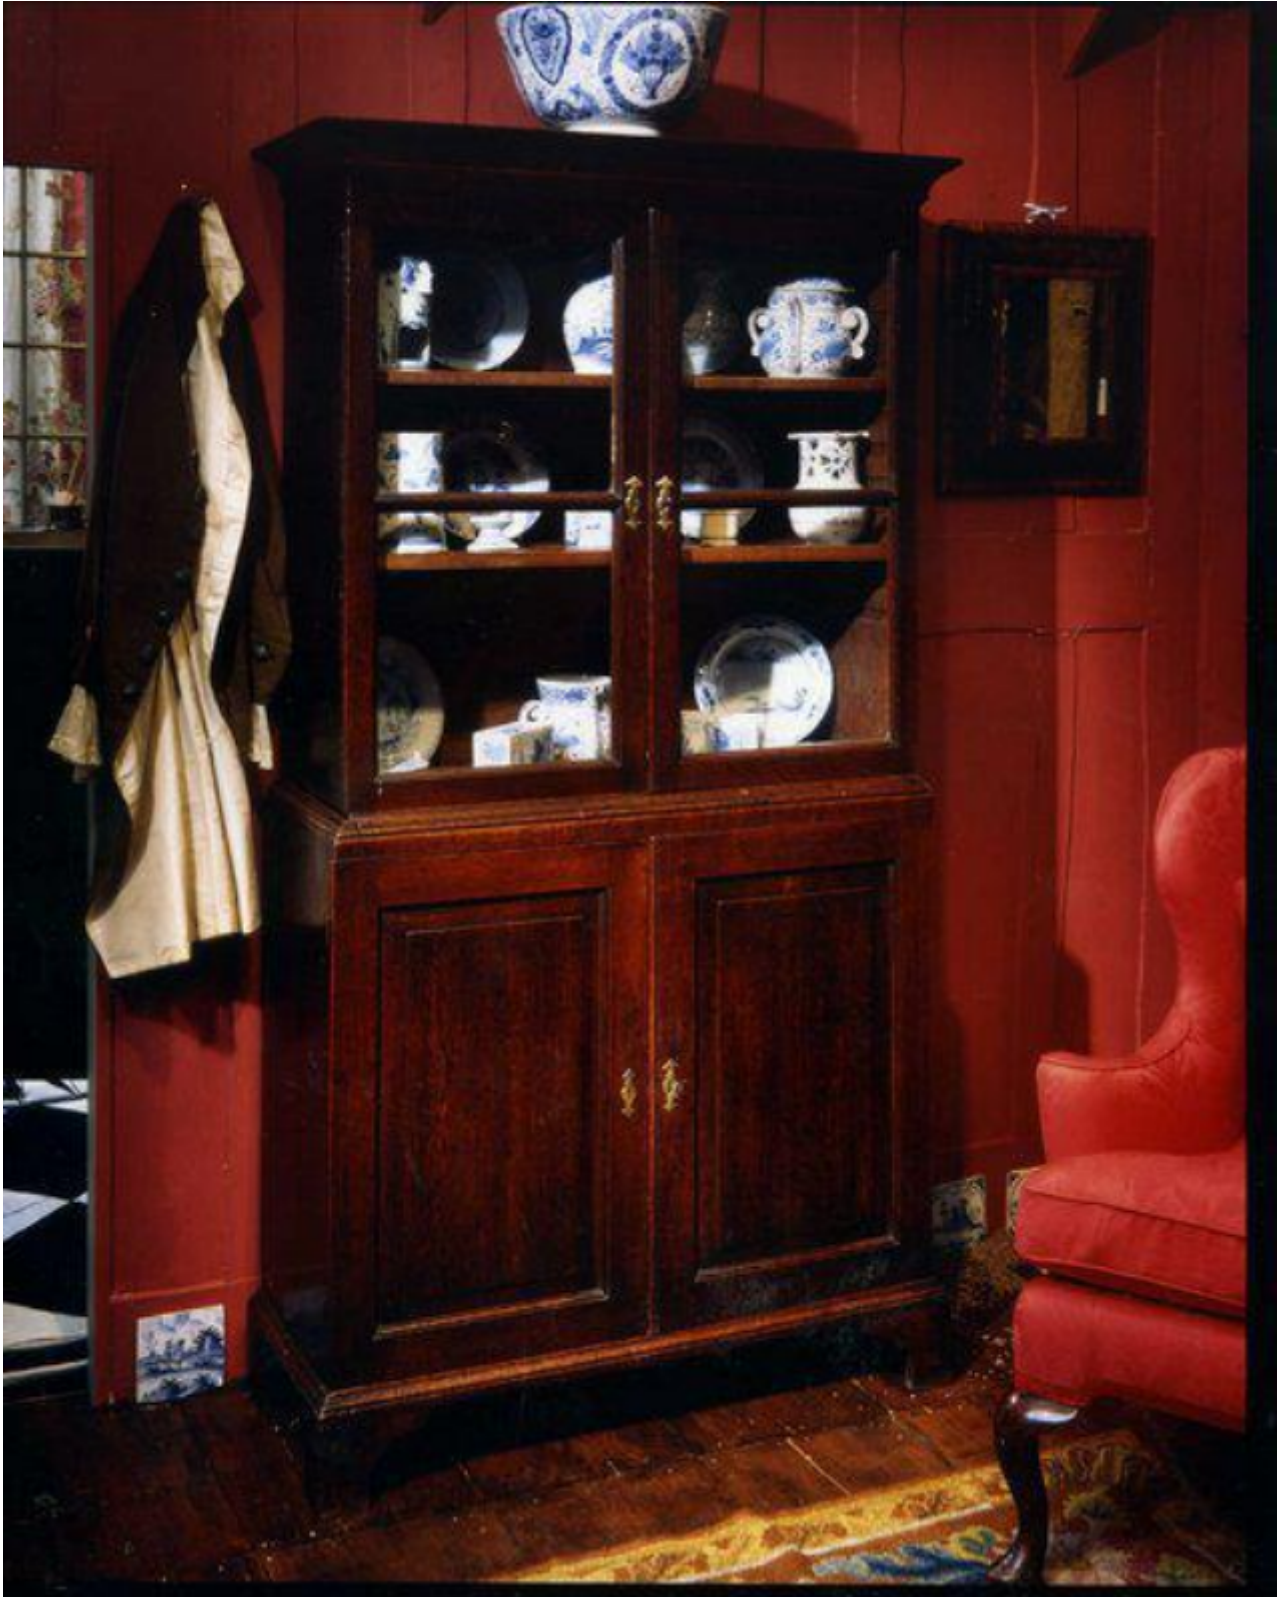

A good, early-18th century, oak glazed cabinet

Sold

REF: 10398

Height: 190 cm (74.8")

Width: 96 cm (37.8")

Depth: 38 cm (15")

## Description

In two parts. The upper section with a cavetto, cornice above two glazed doors with original brass escutcheons, hinges and replaced lock. The interior fitted with two oak and pine shelves. One side with a tiny repair. The lower section with two fielded panel doors, with repairs to cracks and replaced period brass escutcheons and lock. The interior fitted with two oak and pine shelves. Standing on bracket feet. Excellent original colour and patina. English, second quarter of the 18th century.

The excellence of the proportion and the configuration, colour and patina of the oak create the dignified simplicity of this piece which is elegant and refined. Cabinets with glazed doors and interior shelves evolved during the last decade of the 17th century, and examples from the turn of the century are extremely rare. Early-18th century cabinets were specially designed for china and curios. Those with the upper portion glazed were marked by extreme simplicity in their structural characteristics, and therefore closely resemble bookcases and it is sometimes impossible to determine for which use they were intended.