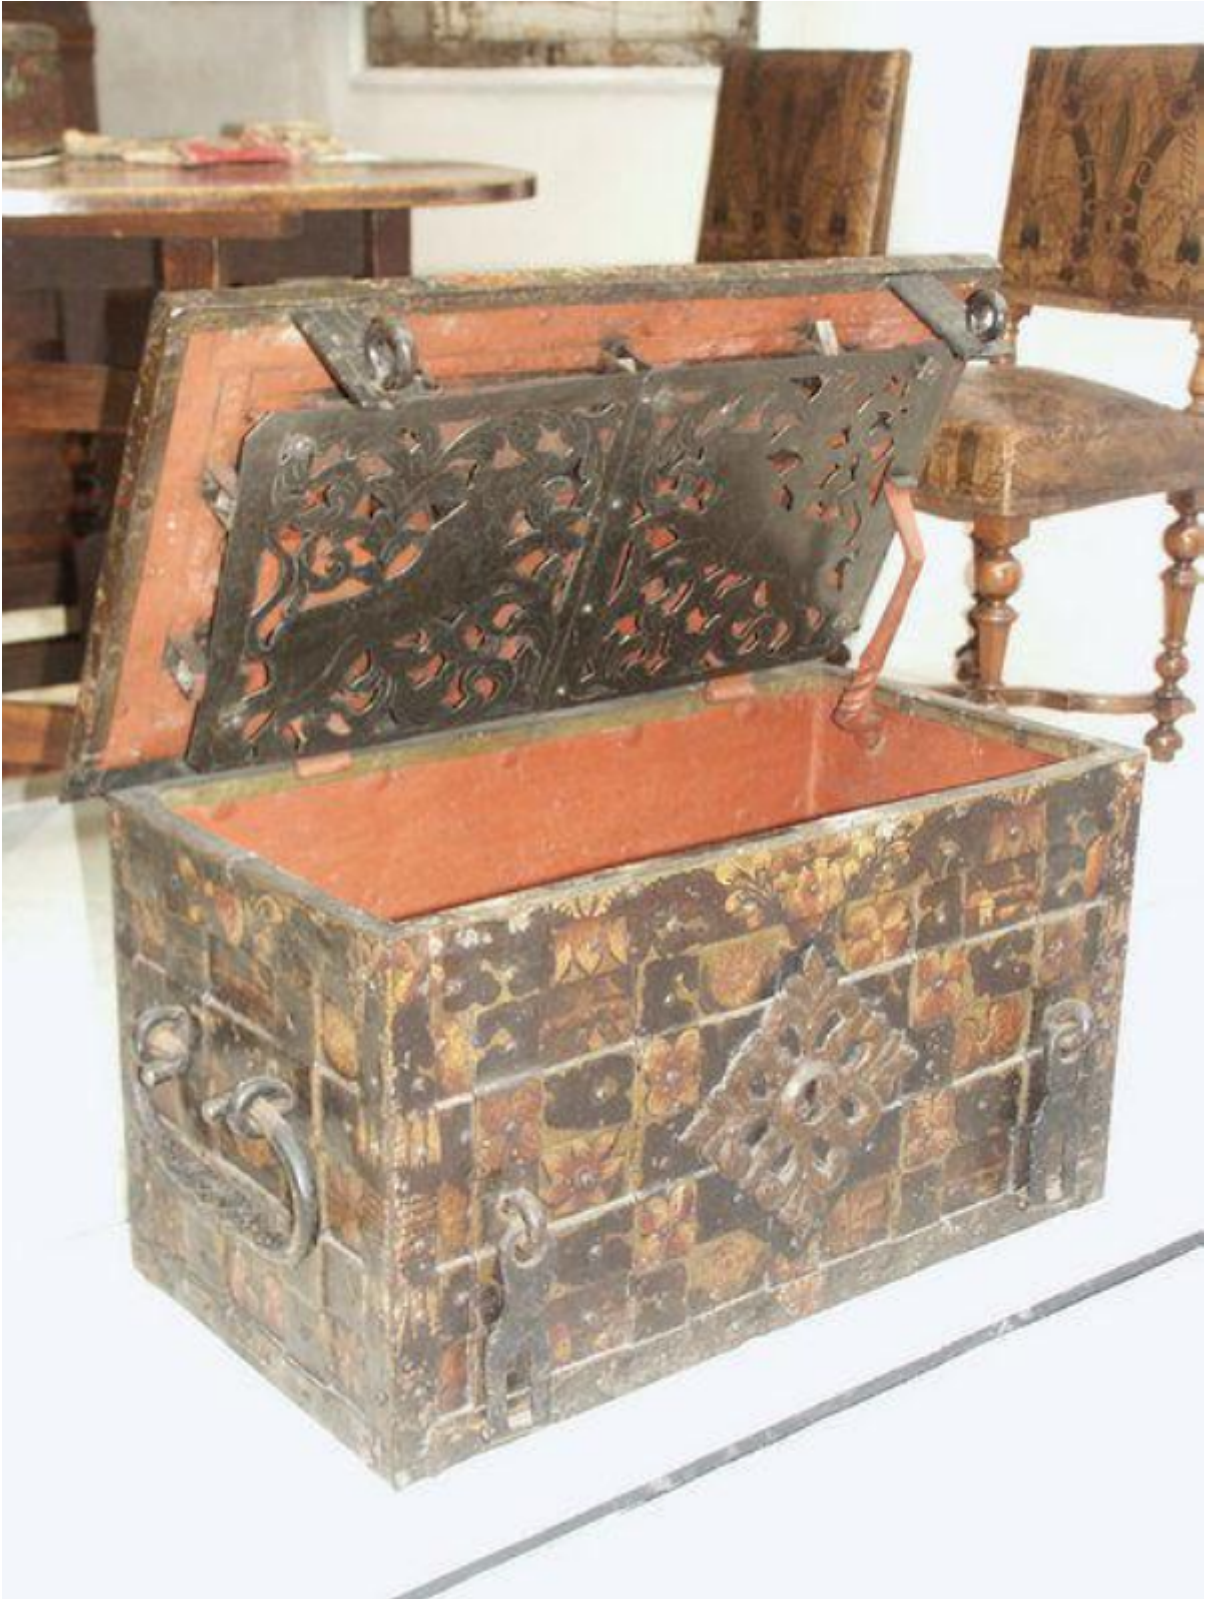

A good, small, early-17th century, strong box with original paintwork

Sold

REF: 10309

Height: 38 cm (15")

Width: 68 cm (26.8")

Depth: 40 cm (15.7")

Description

The top with eighteen, panels reinforced with strap work, and bolts. A keyhole in the centre.

The key operating a mechanism on the interior of the lid throwing nine bolts. Protected by a pierced and engraved inner cover decorated with mythological figures. The hinges original. The interior painted red, and with a candle box with original lock and replaced key. The front with eighteen, panels reinforced with strap work and bolts. Old repair to top section and some repainting. Twin hasp fittings. The false escutcheon headed by the mask on the interior lock plate. The sides with nine, panels reinforced with strap work and bolts and original carrying handles. Retaining original painted vignettes of landscape scenes and floral sprays on a green ground. Probably German, 1st quarter of the 17th century.