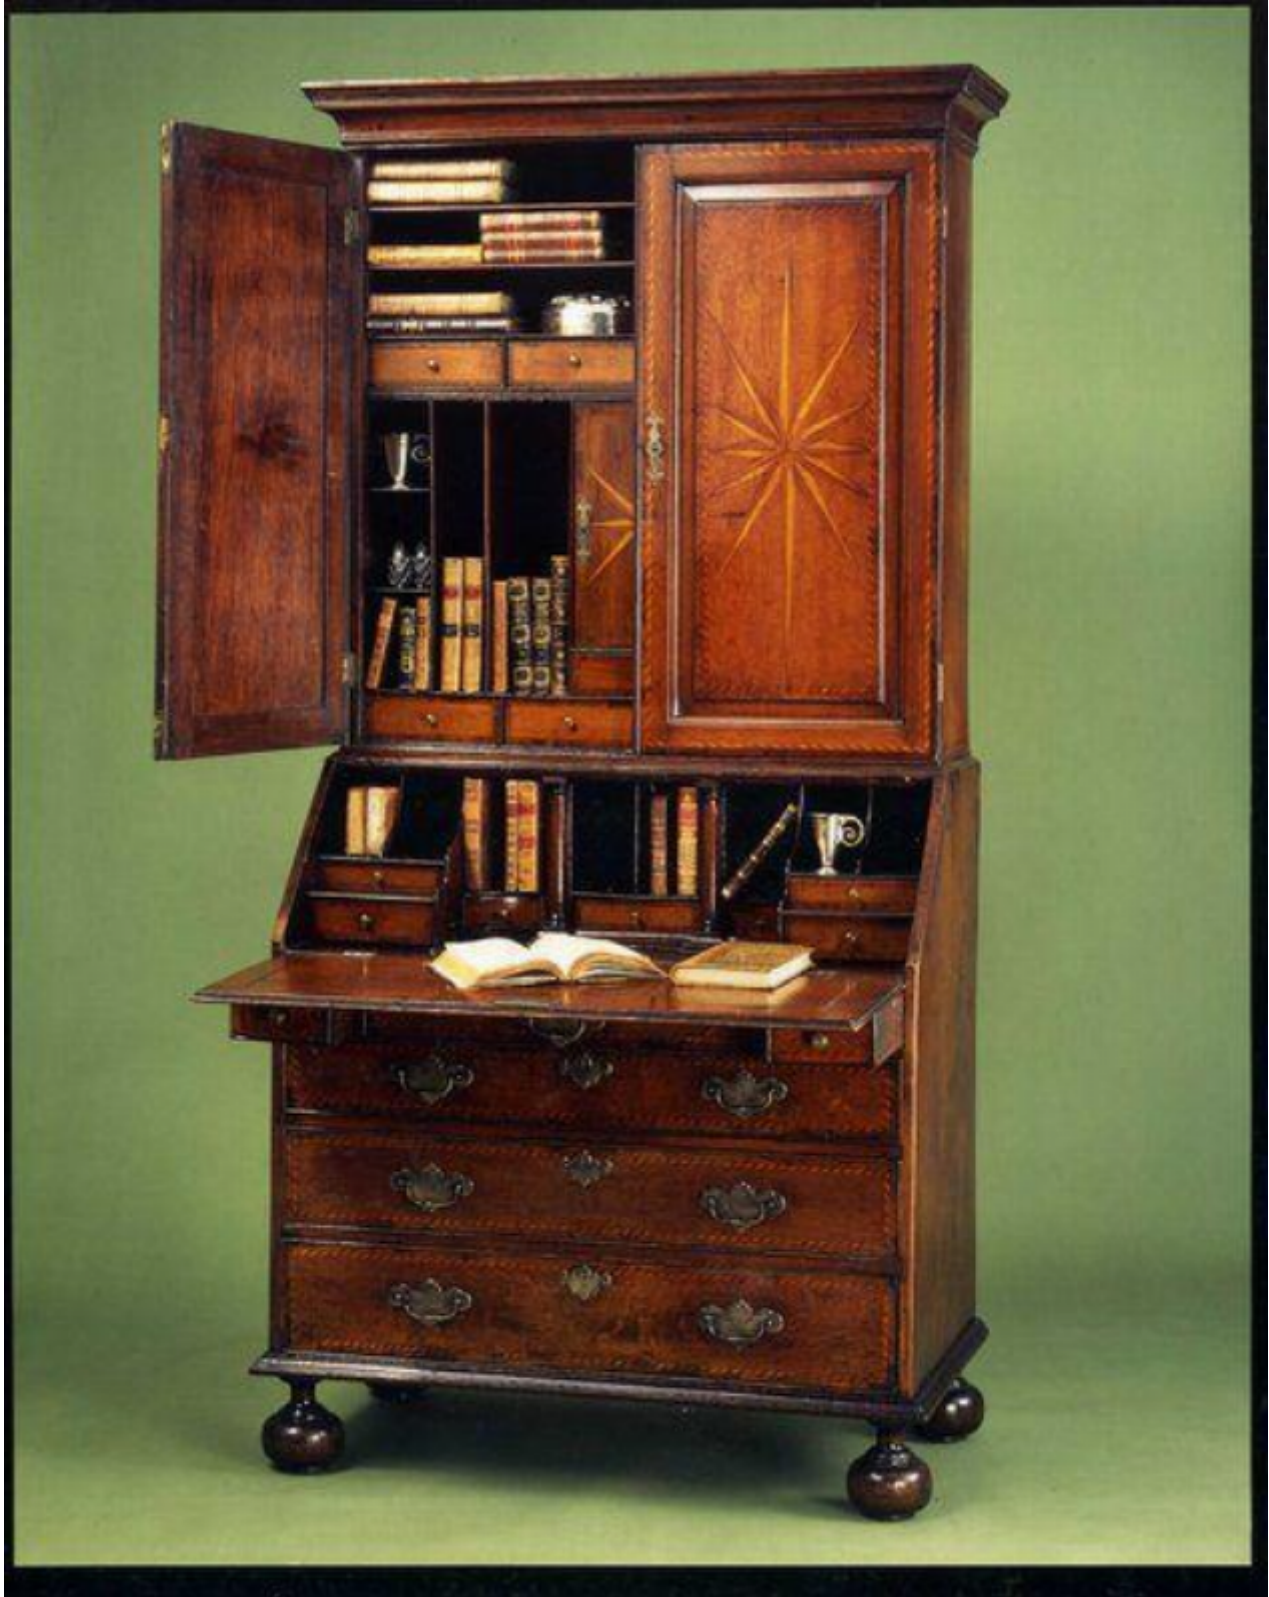

A fine, late-17th/early-18th century walnut bureau bookcase with starburst inlays

Sold

REF: 10400