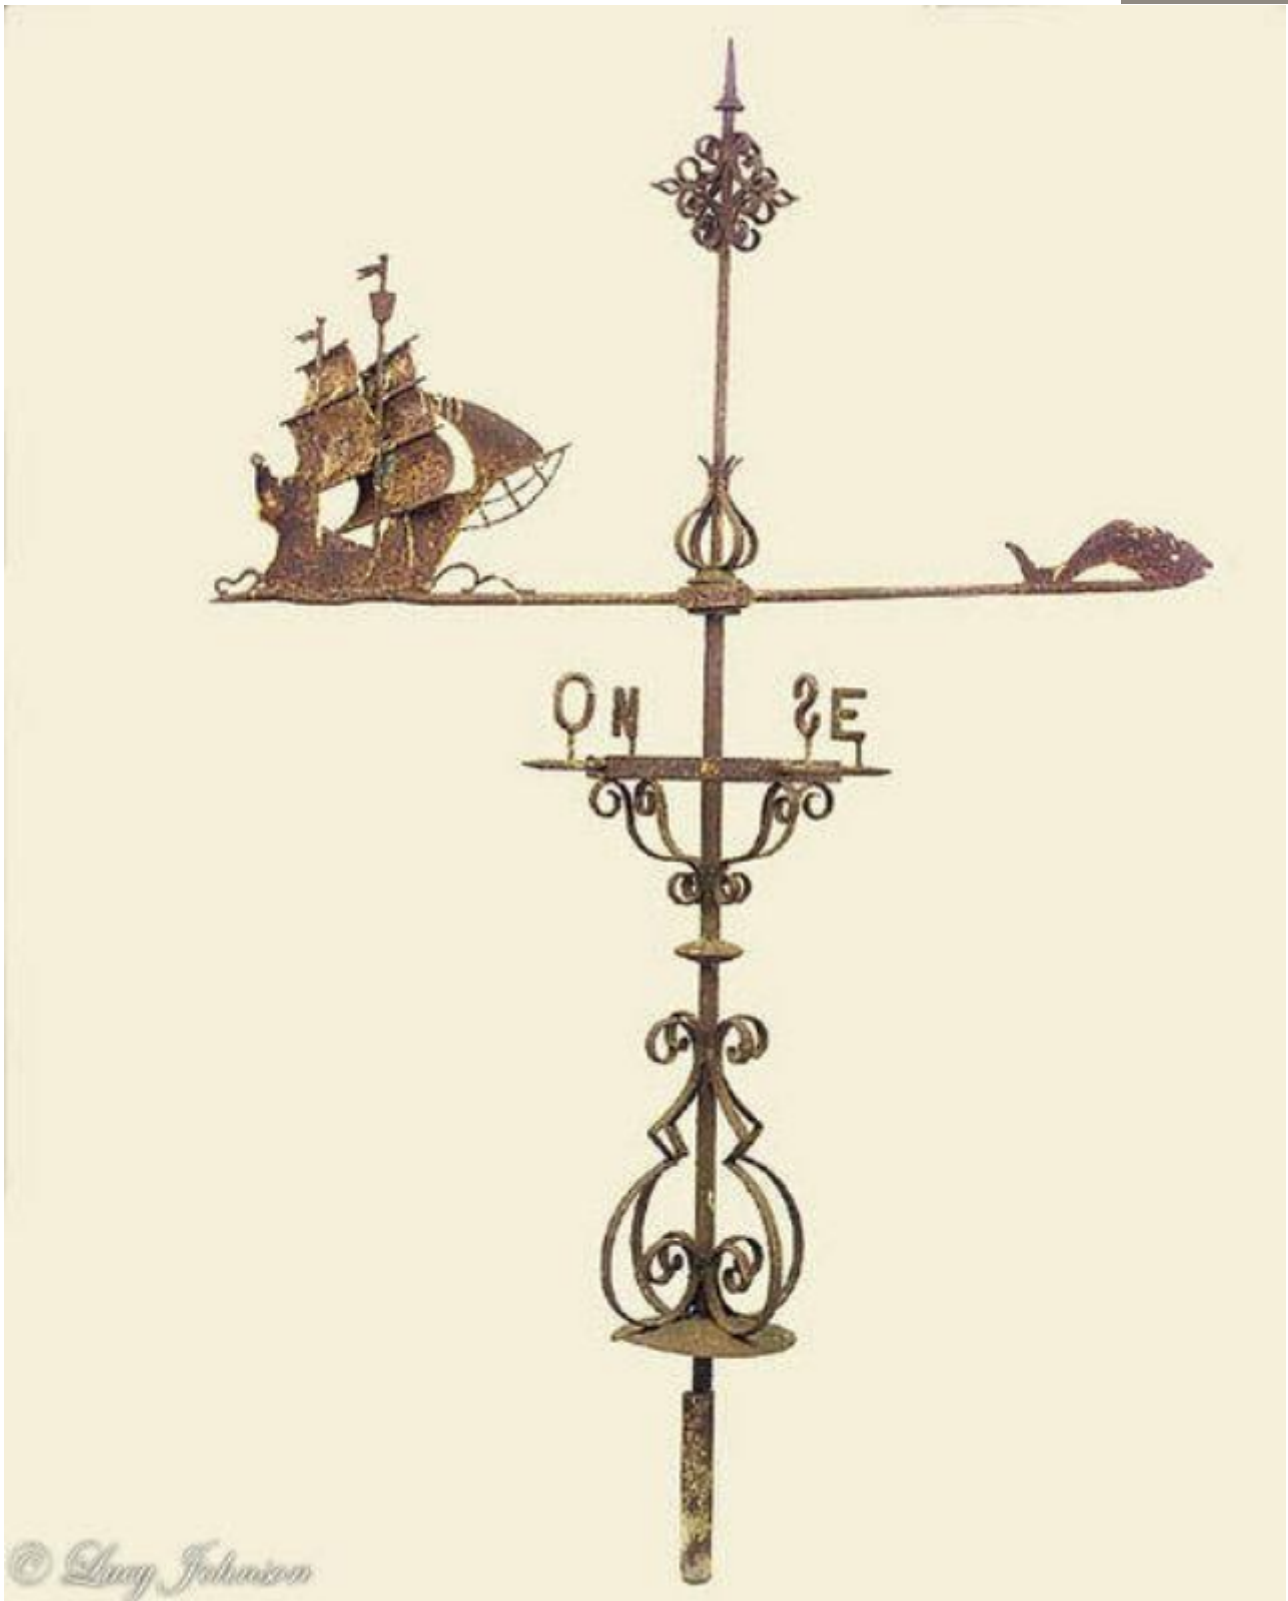

An unusual, 19th century, weathervane

Sold

REF: 10128

Height: 216 cm (85")

Description

In the form of a sailing galleon following a whale.