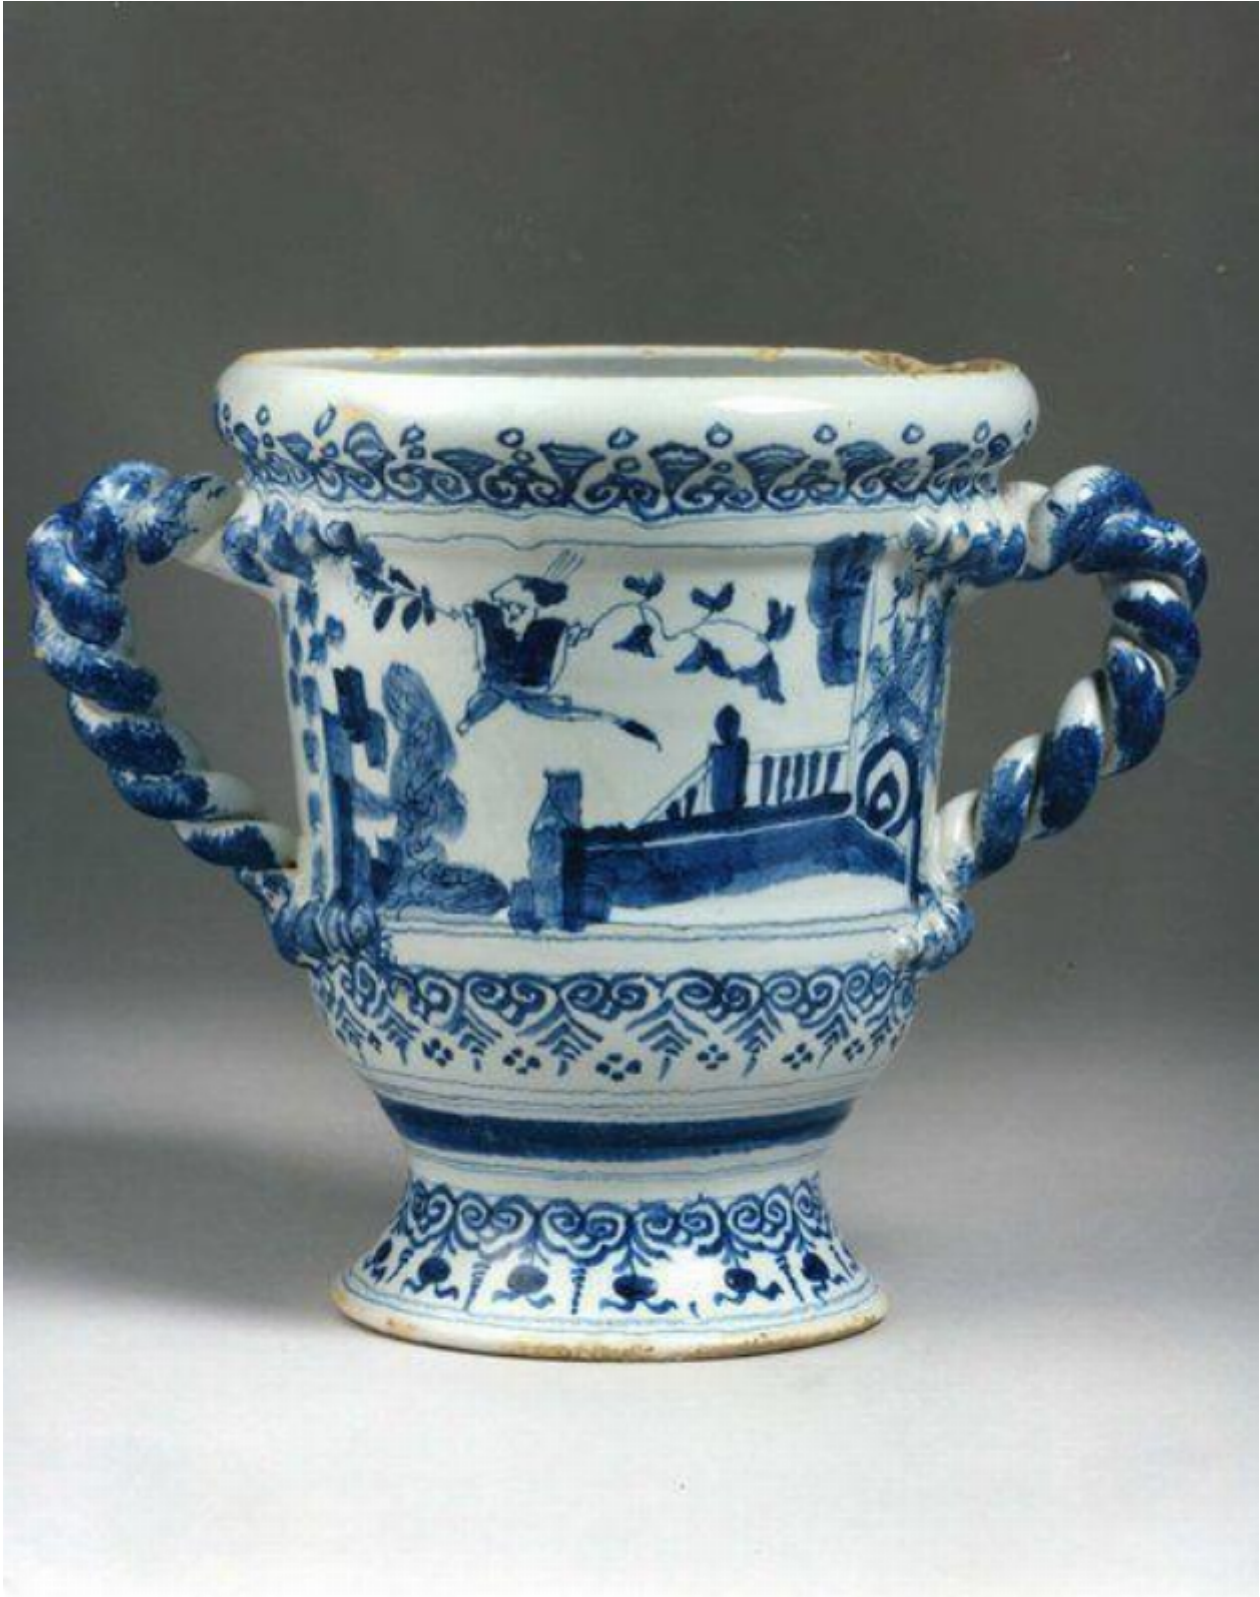

A rare, mid-18th century chinoiserie English delftware vase

Sold

REF: 10554

Description

The rim incurved. The body with an acrobat holding leafy branches and leaping over a fence on the front, and a figure standing in a fenced garden between borders of stylised scrolls and ruyi lappets on the reverse. Two sponged rope-twist handles. Decorated in blue on a blue glaze. Restored. Probably Bristol, second quarter of the 18th century.

Height: 21.00 cm./8.25 in.