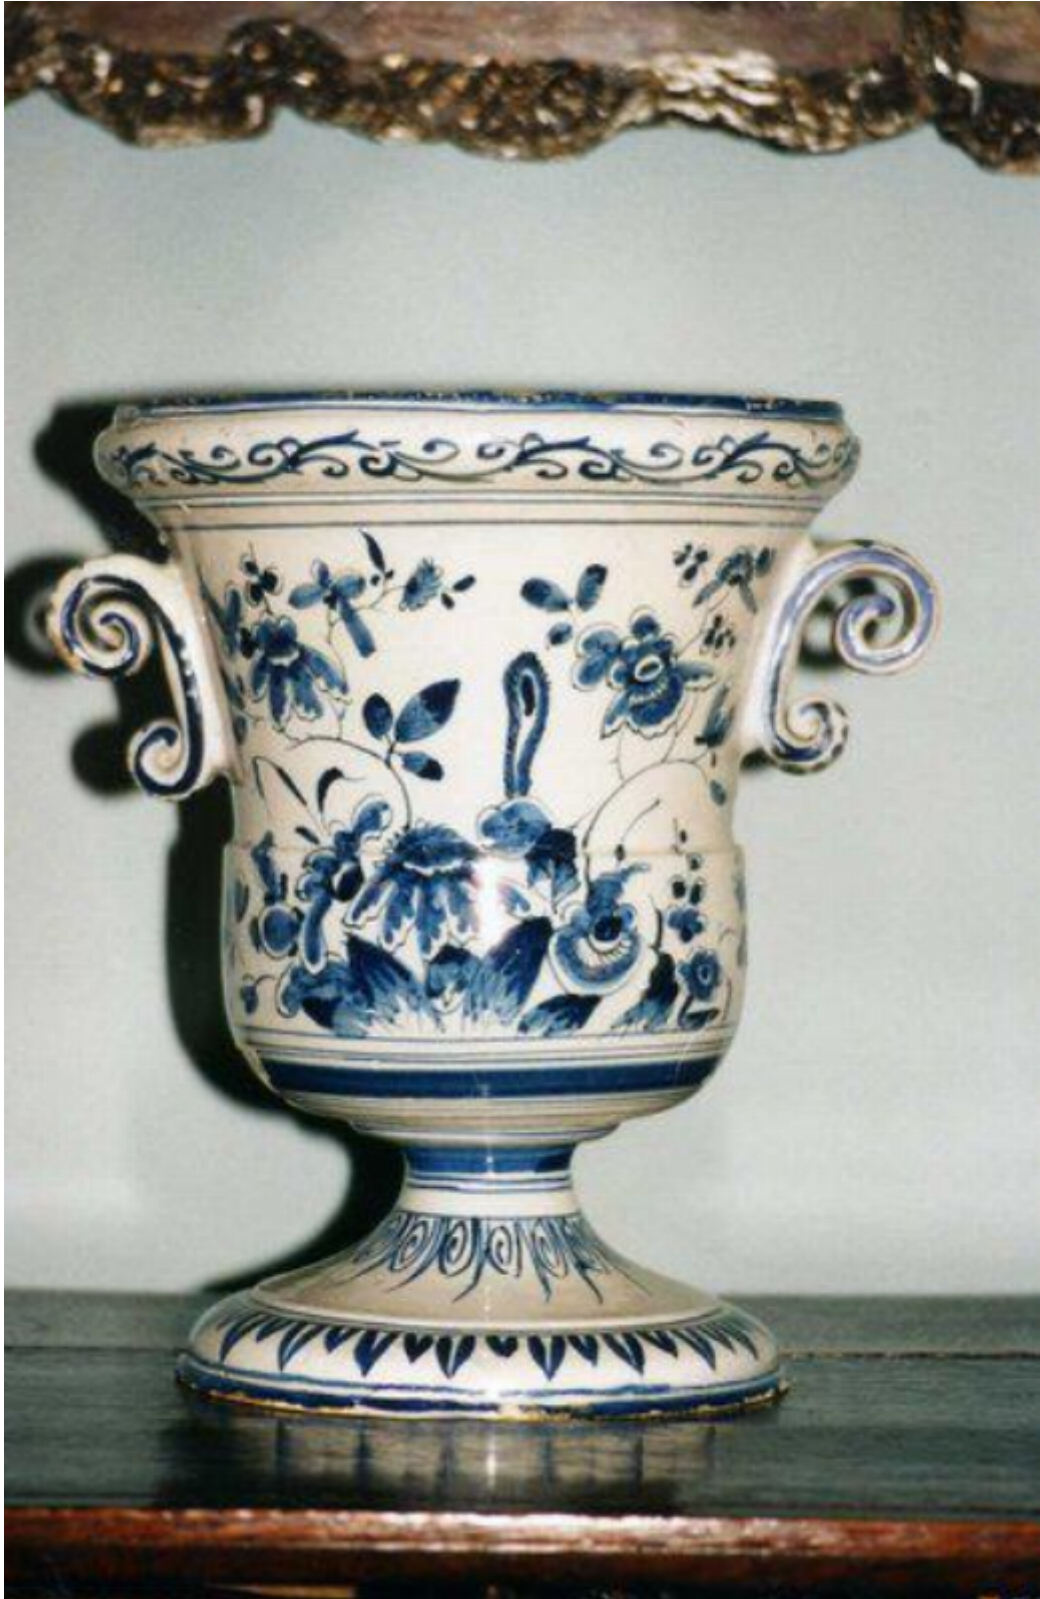

A rare, early-18th century English delftware vase

Sold

REF: 10552

Description

The rim with a scroll border. The urn-shaped body with scroll handles painted with stripes. The main body, painted with an exotic bird perched on a tree-stump amongst floral sprays. The waisted foot painted with radiating, stylised leaves and a scroll border. Glaze chips. Painted in blue on a pale blue glaze. Probably Liverpool, second quarter of the 18th century.

Reference : Christies 30/10/1973, lot 33. English Delftware (Garner & Archer) 1972, pl. 97 for a slightly later vase with different handles. Height : 24.00 cm./9.25 in.