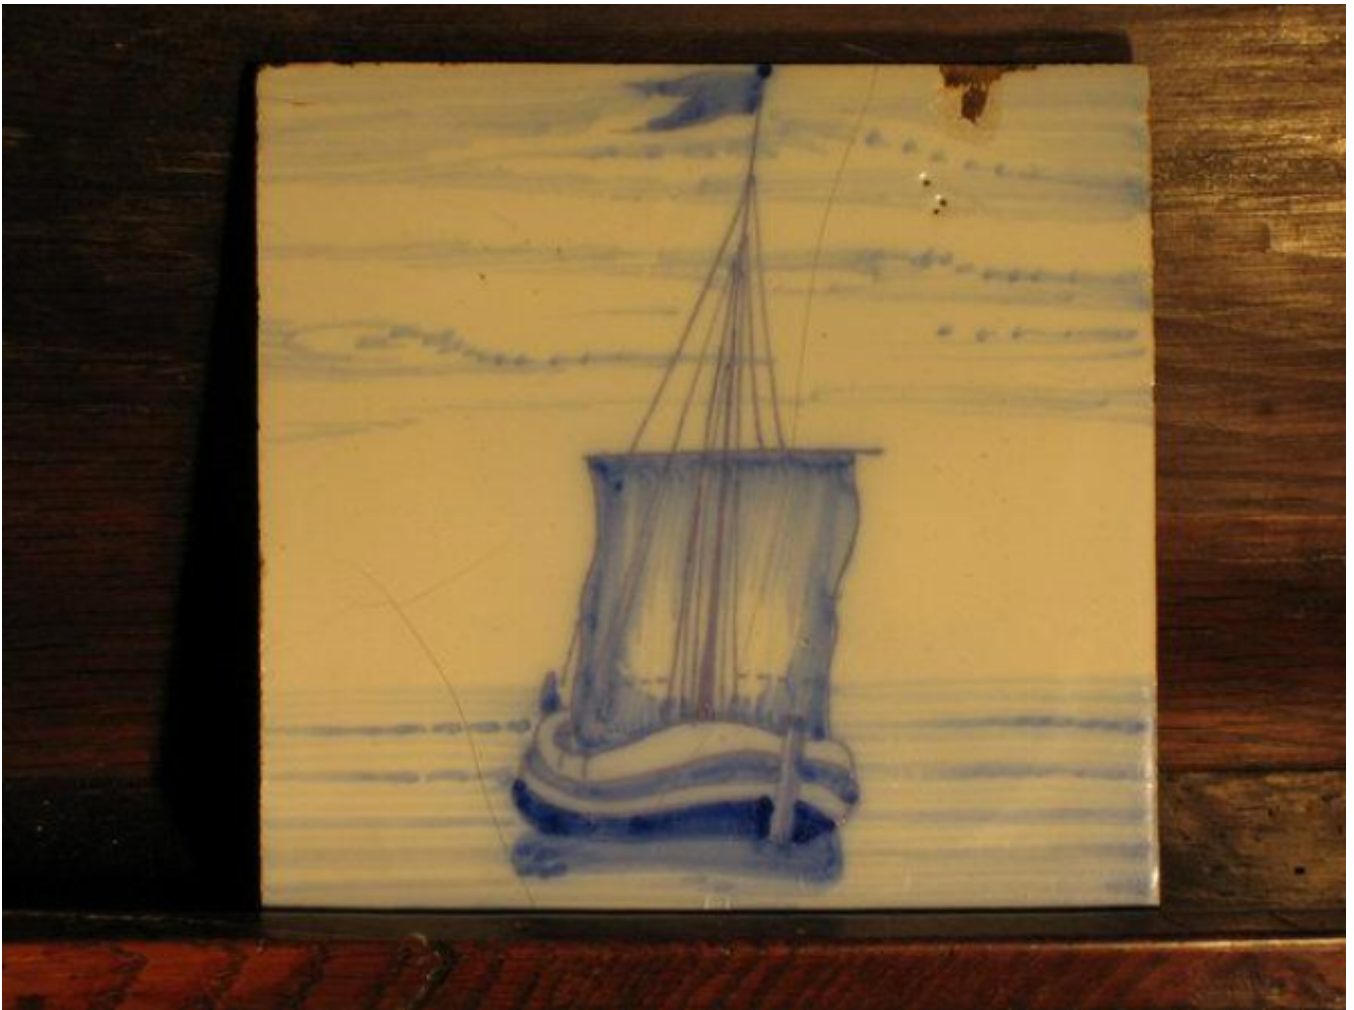

An early-19th century, Dutch delftware tile

Sold

REF: 10333

Description

Decorated with a barge in full sail. Painted in blue on a white glaze. First half of the 19th century.