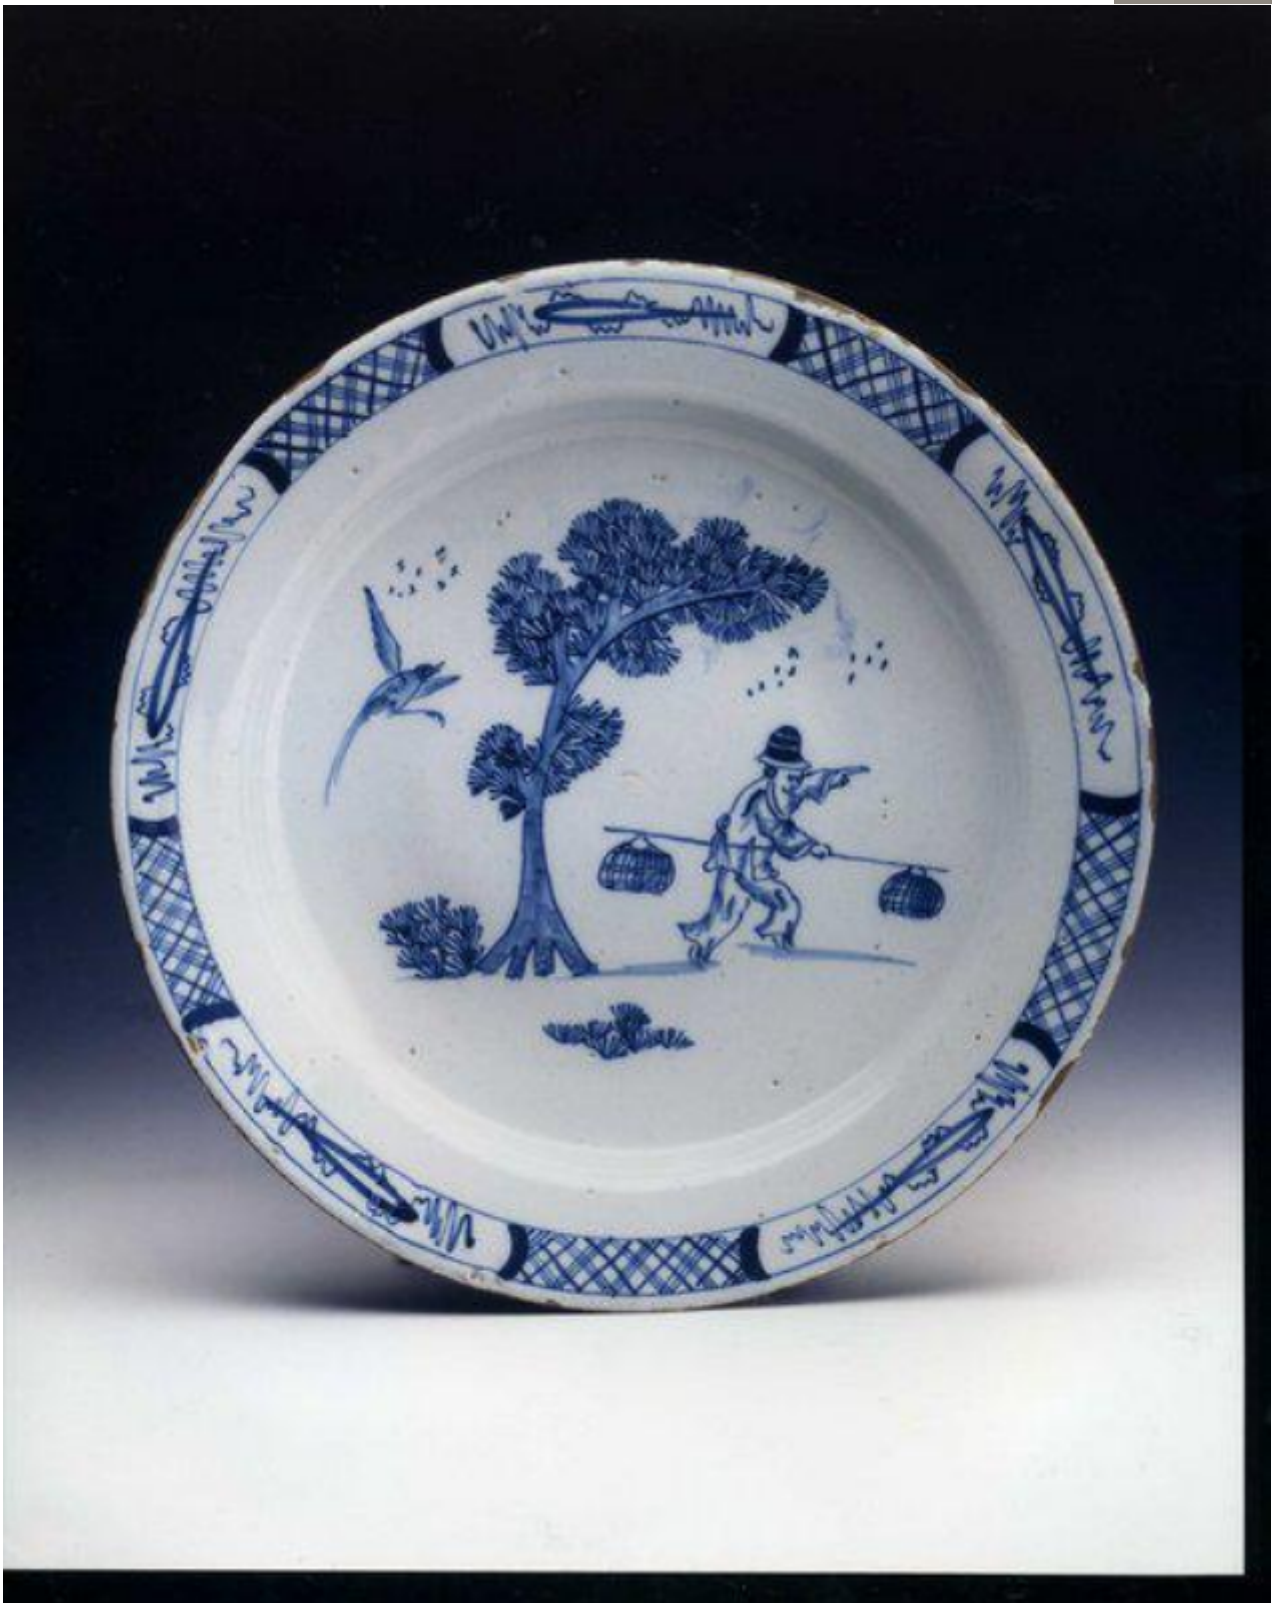

A mid-18th century, English, delftware, Birdman, dish

Sold

REF: 10559

Description

Painted with a chinoiserie landscape scene of a birdman walking past a tree and pointing ahead while, carrying two baskets each balanced either end of a long pole. The rim with six repeats of artemisia leaf symbols with trellis diaper interposed. The underside well marked with a foliate trefoil, and the under-rim with four herbal sprigs. Painted in blue and white on a blue glaze. In original condition. Probably Bristol, second quarter of the 18th century.

Diameter : 29.20 cm./11.50 in.

REFERENCE: SHARD NO.59 FROM AN UNPUBLISHED MONOGRAPH 'POTTERY KILN WASTE FROM TEMPLE BACK, BRISTOL', BY ROGER PRICE.

DIAMETER : 33.00 CM./13.00 IN.