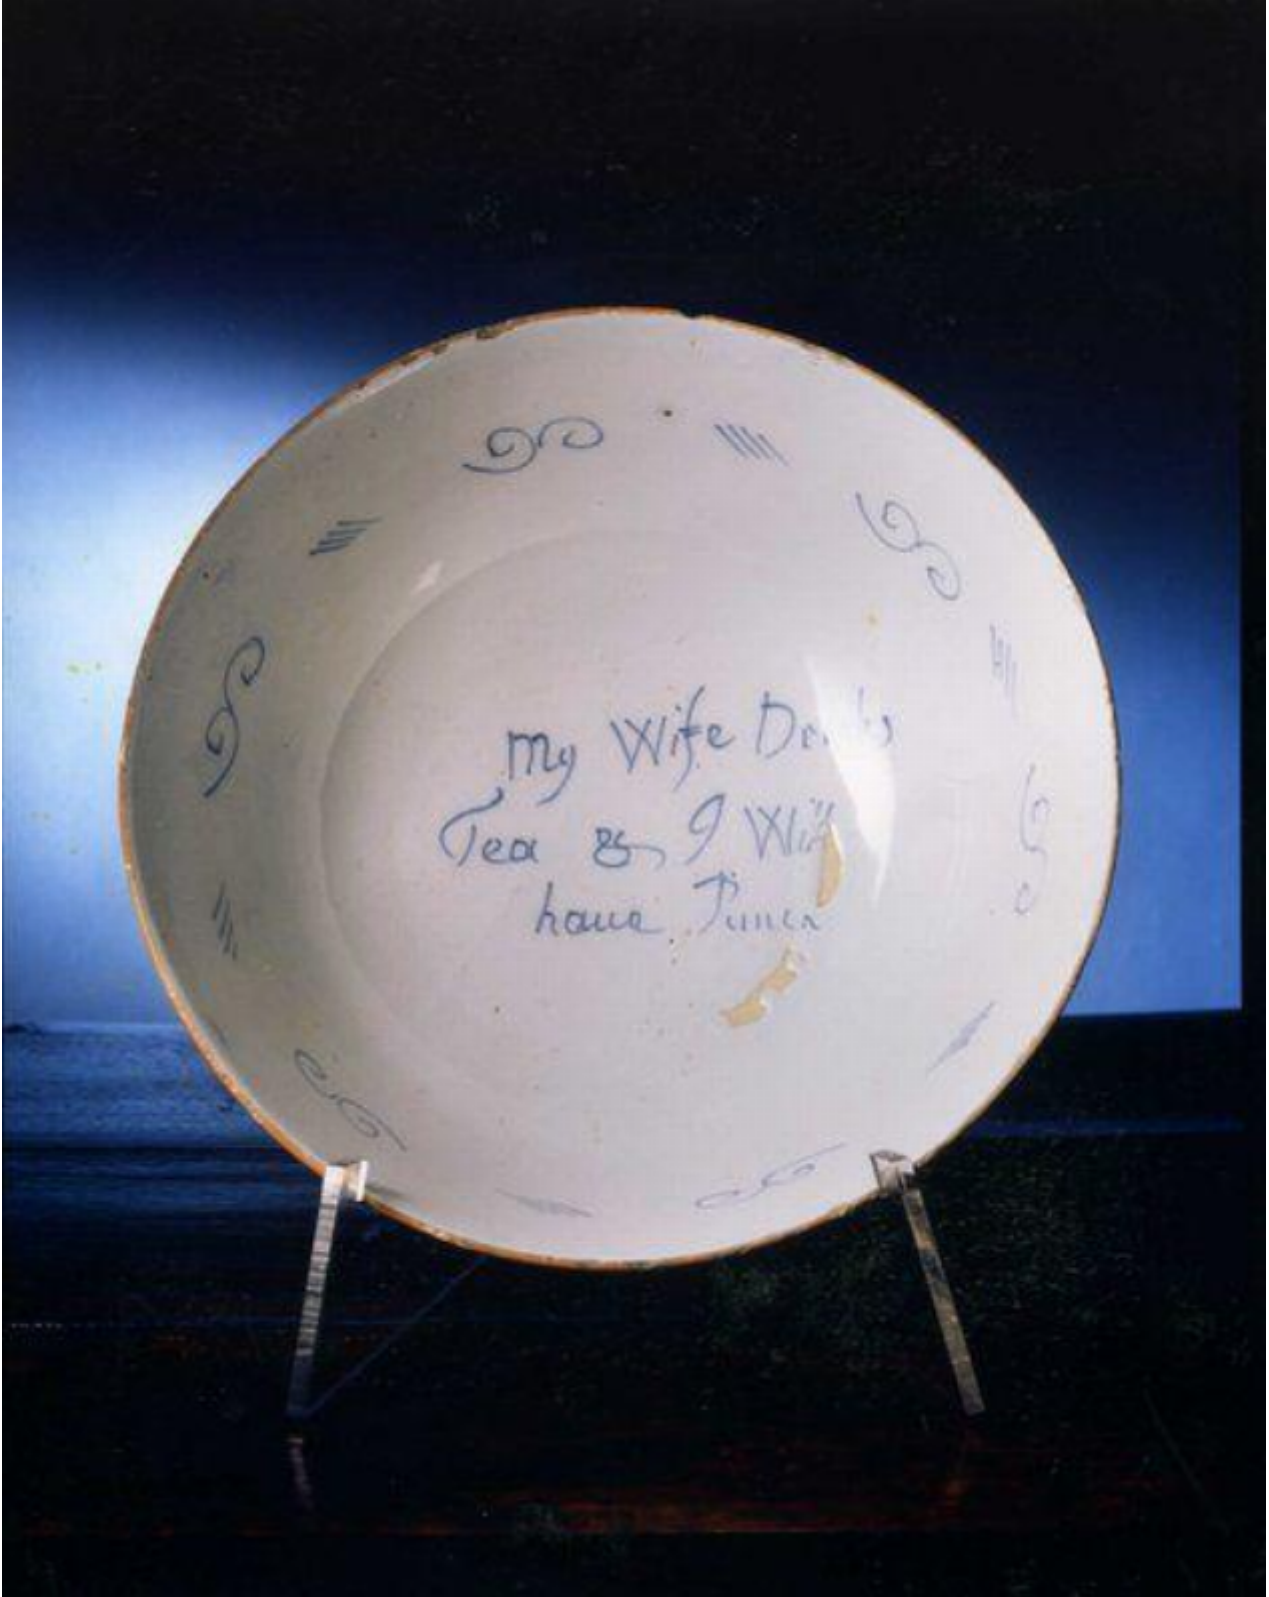

A rare mid-18th century, English, delftware punch bowl inscribed ' My wife drinks tea & I will have punch'

Sold

REF: 10547

Description

The inside centre decorated with the inscription "My wife drinks tea & I will have punch", and the rim with six double-scrolls and dashes interposed. The edge brown. The outside decorated with a double-trellis border above nine repeats of a stylised-mimosa pattern and flying insects with a double circle border below. Bearing the label "Gautier Collection no 245". Decorated in blue on a whitish glaze. In original condition. Probably London, third quarter of the 18th century.