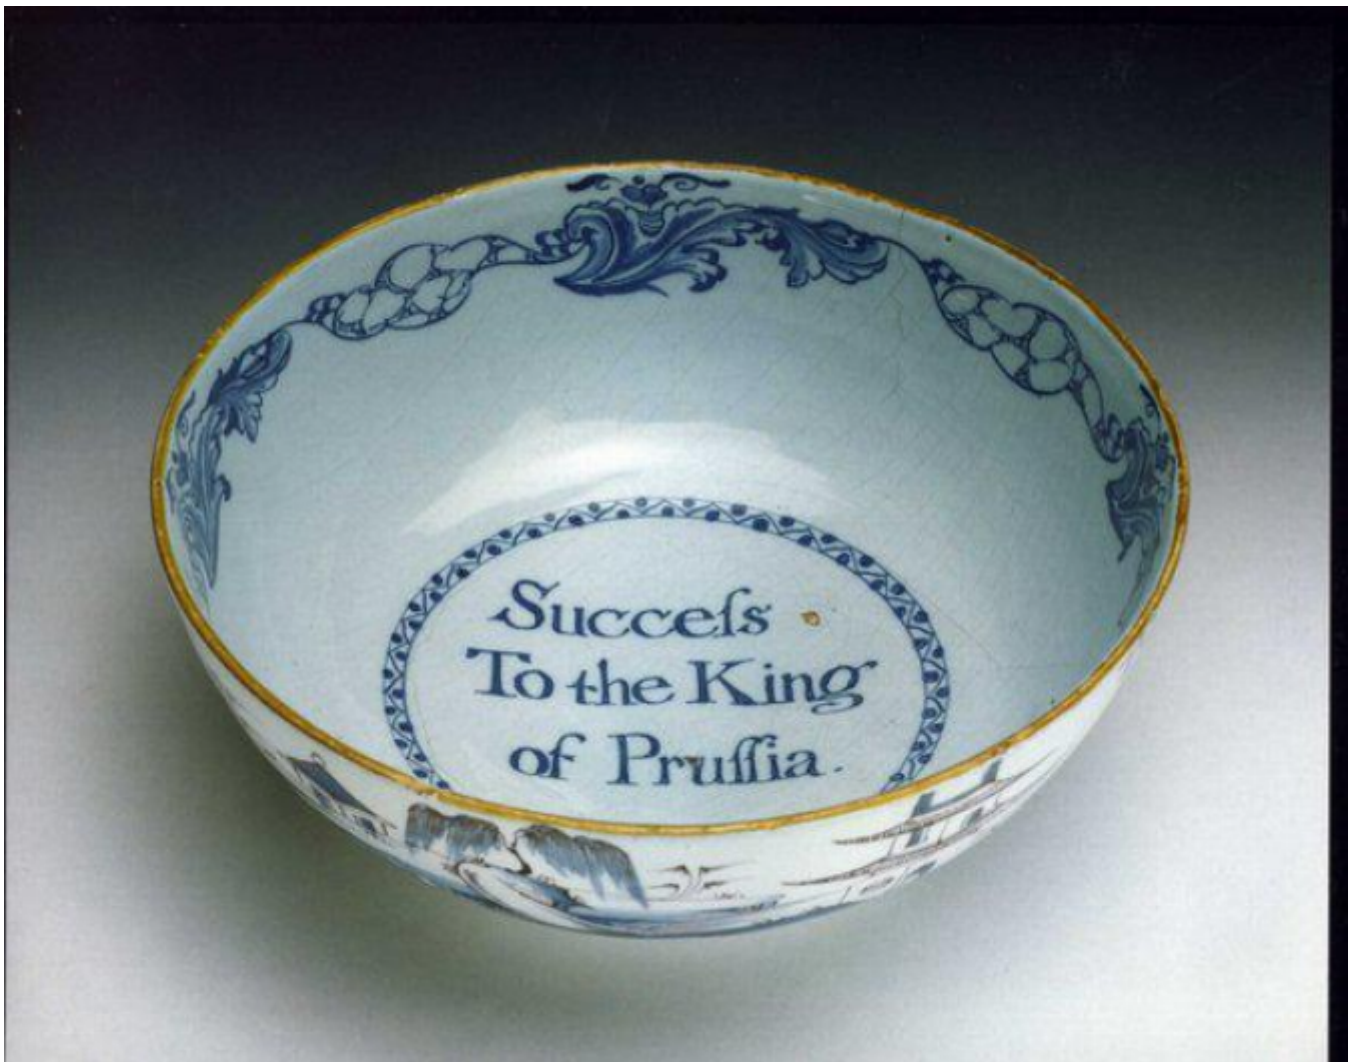

A rare, mid-18th century English delftware polychrome punch bowl with the inscription 'Success to the King of Prussia'

Sold

REF: 10572

Description

THE RIM DECORATED WITH A GARLAND OF FOUR ANTHACUS LEAVES WITH CRACKED-ICE PATTERN RESERVES INTERPOSED.

THE OUTSIDE DECORATED WITH AN ISLAND SCENE OF A PAGODA INSIDE A GARDEN, A WILLOW TREE ON A BANK, AND A HUT IN THE DISTANCE; AND A SMALL REPEAT OF A WILLOW ON A BANK.

DECORATED IN BLUE AND MANGANESE ON A PALE BLUE GLAZE, THE EDGE YELLOW. IN ORIGINAL CONDITION. PROBABLY LONDON, CIRCA 1760.

PROBABLY MADE TO COMMEMORATE THE ALLIANCE OF ENGLAND WITH FREDERICK THE GREAT, KING OF PRUSSIA DURING THE SEVEN YEARS WAR OF 1756 TO 1763.

REFERENCE: BRITISH DELFT AT WILLIAMSBURG (AUSTEN), FIG.53.

DIAMETER : 26.00 CM./18.13 IN.