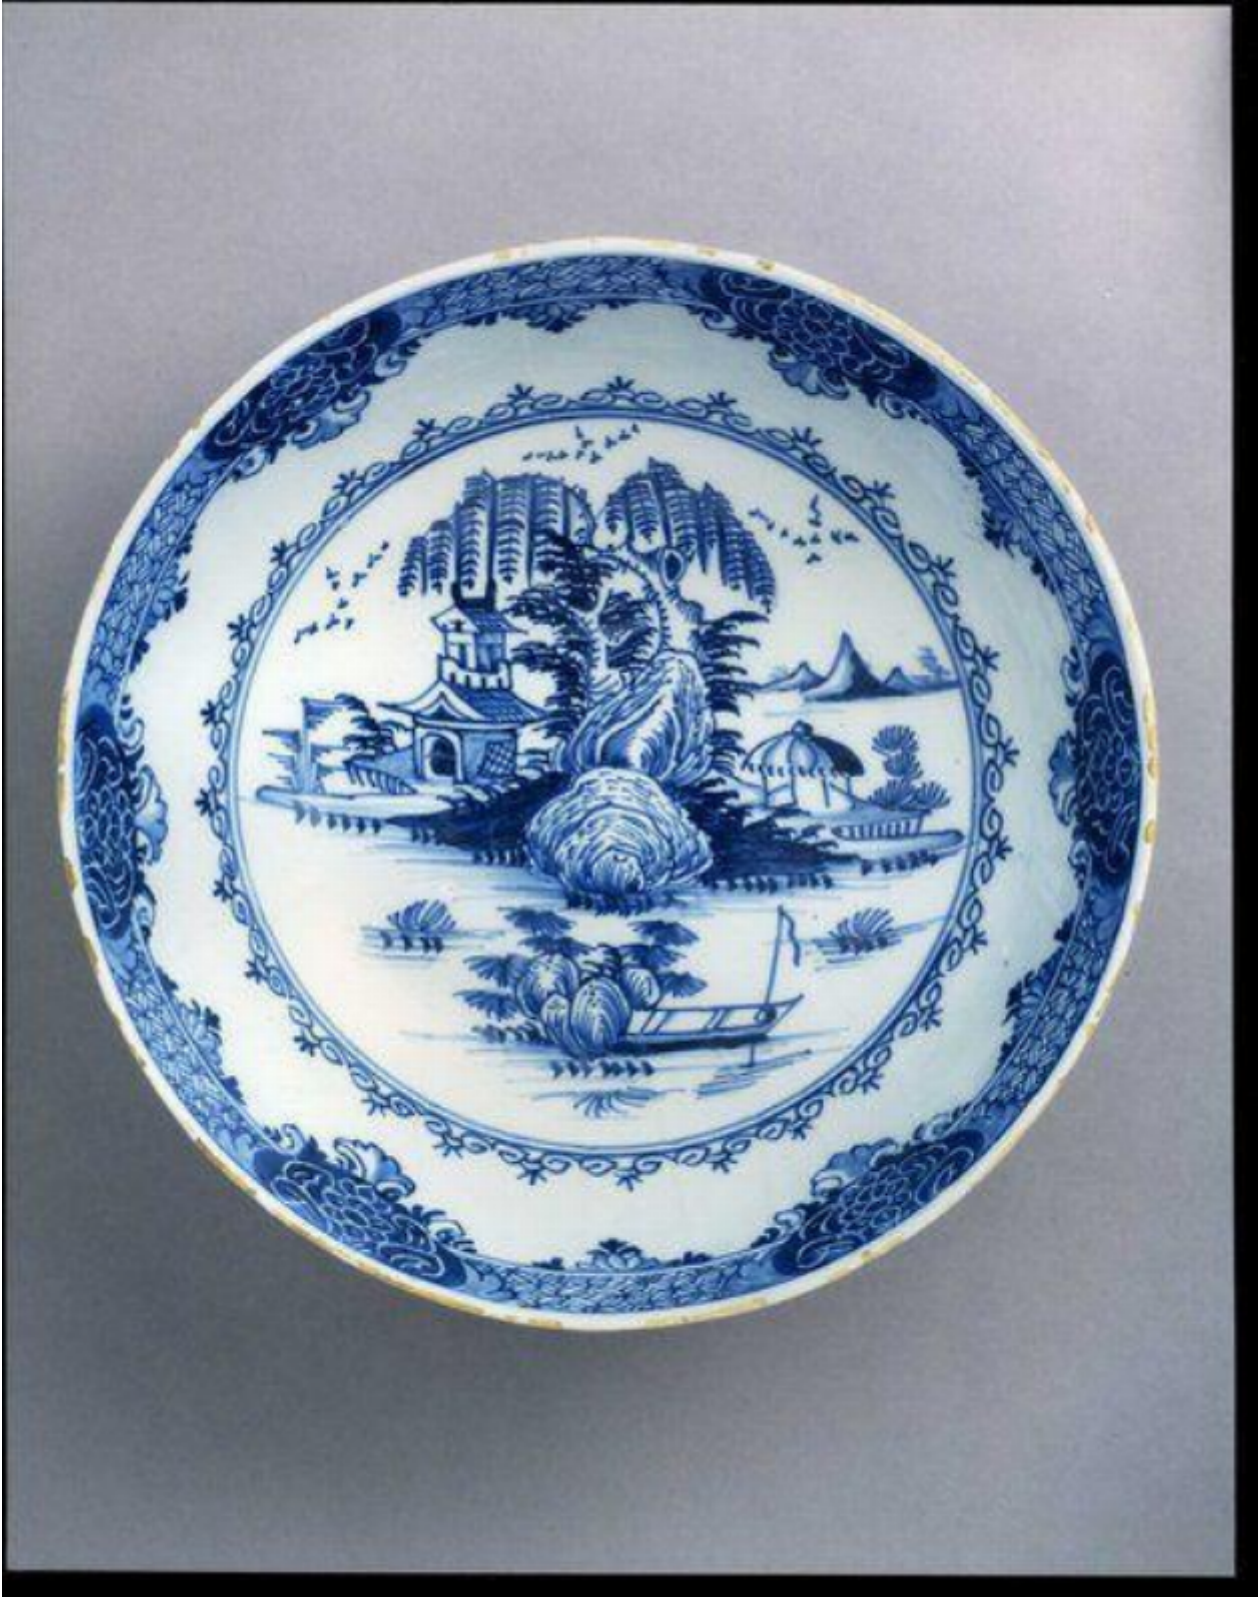

A rare, large, mid-18th century, delftware bowl with fine chinoiserie decoration

Sold

REF: 10599

Description