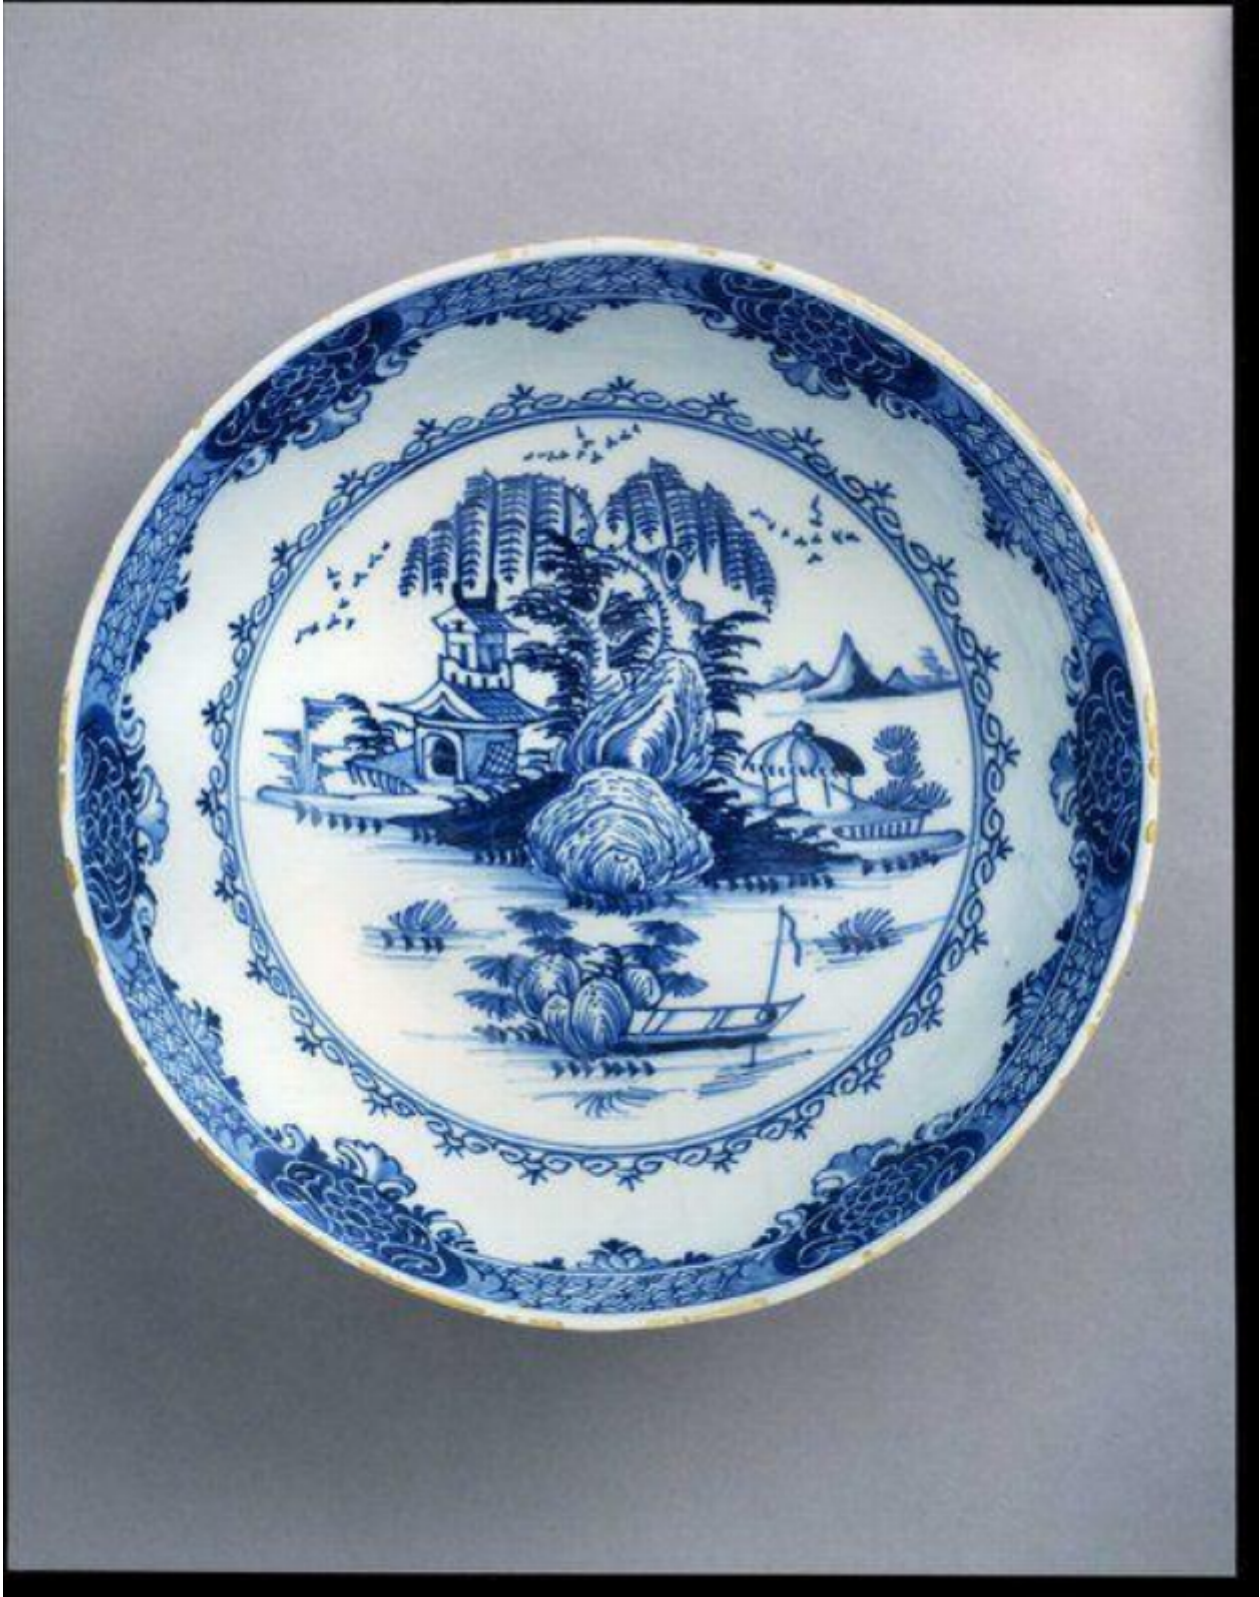

A rare, large, mid-18th century, delftware bowl with fine chinoiserie decoration

Sold

REF: 10599

Description