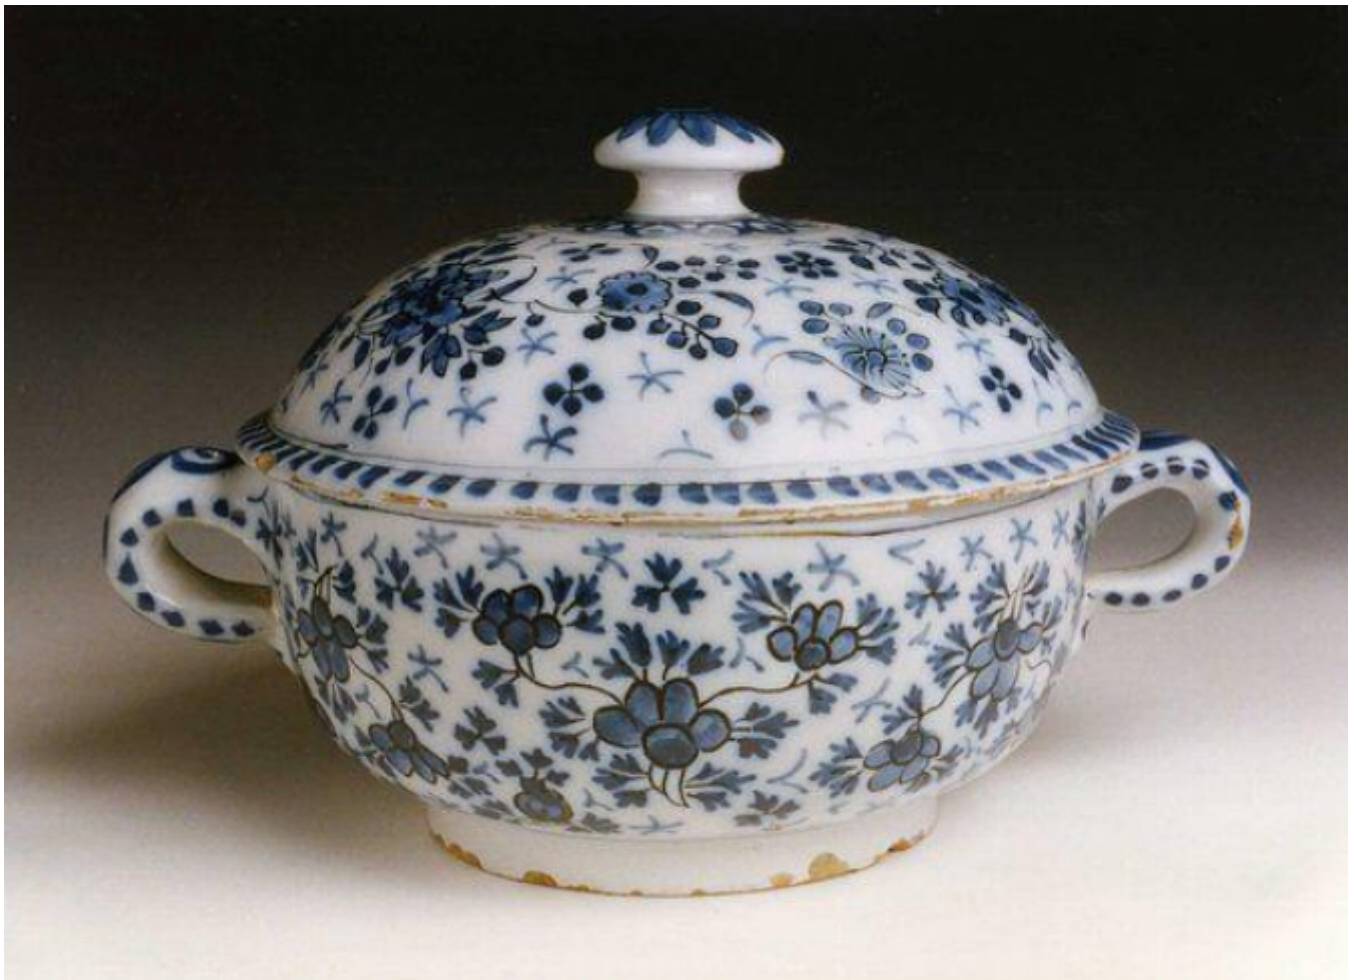

A rare and fine, late-18th century European tin-glazed earthenware tureen and cover

Sold

REF: 10591

## Description

The lid with a finial and four stylised peony sprays surrounded by a blue square border with grasses. The body with lion mask moulded handles, and four repeats of the peony decoration with single flowerheads interposed. The rim with a stylised border. Decorated in blue on a pale blue glaze. In original condition. Probably Dutch, third quarter of the 18th century.