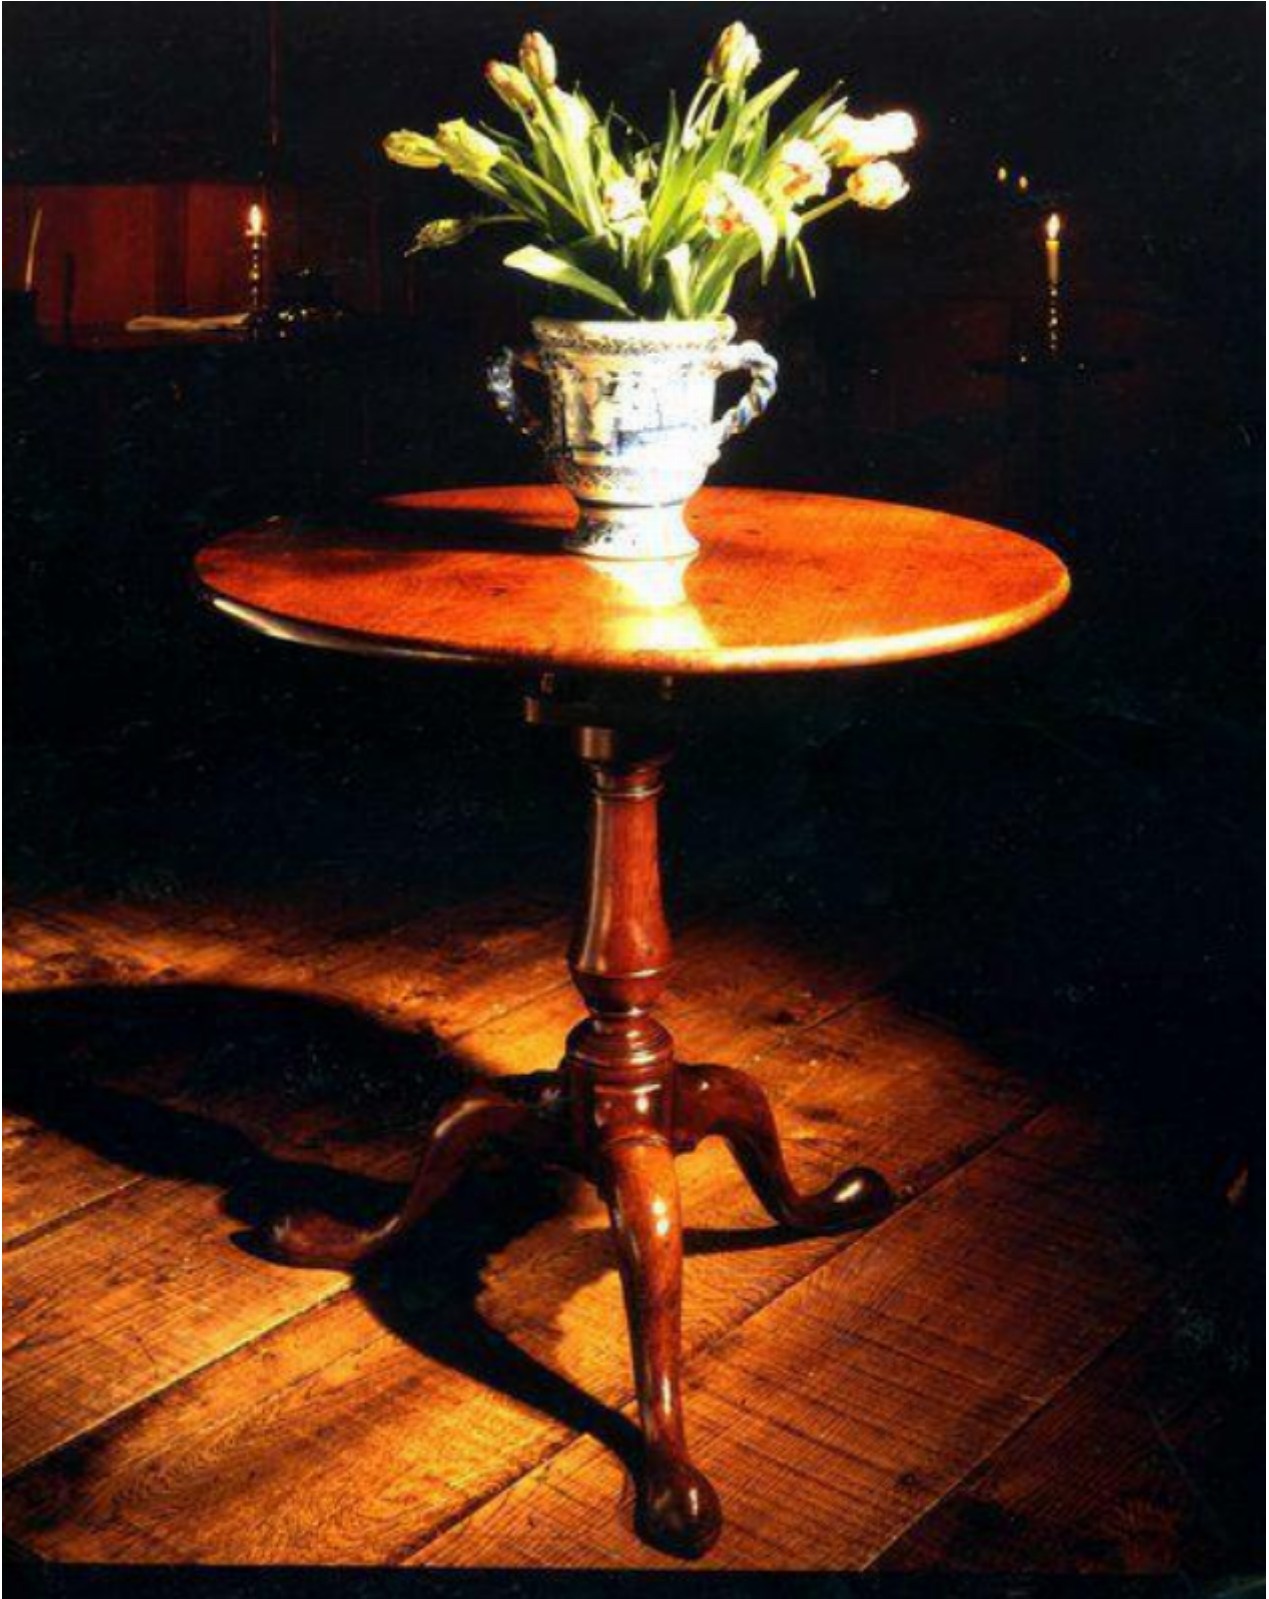

A rare George II walnut tripod table

Sold

REF: 10509

Description

The circular tilt-top above a bird-cage support, the baluster-turned stem over a tripod base. Excellent original colour and patination. In original condition. English, circa 1730.