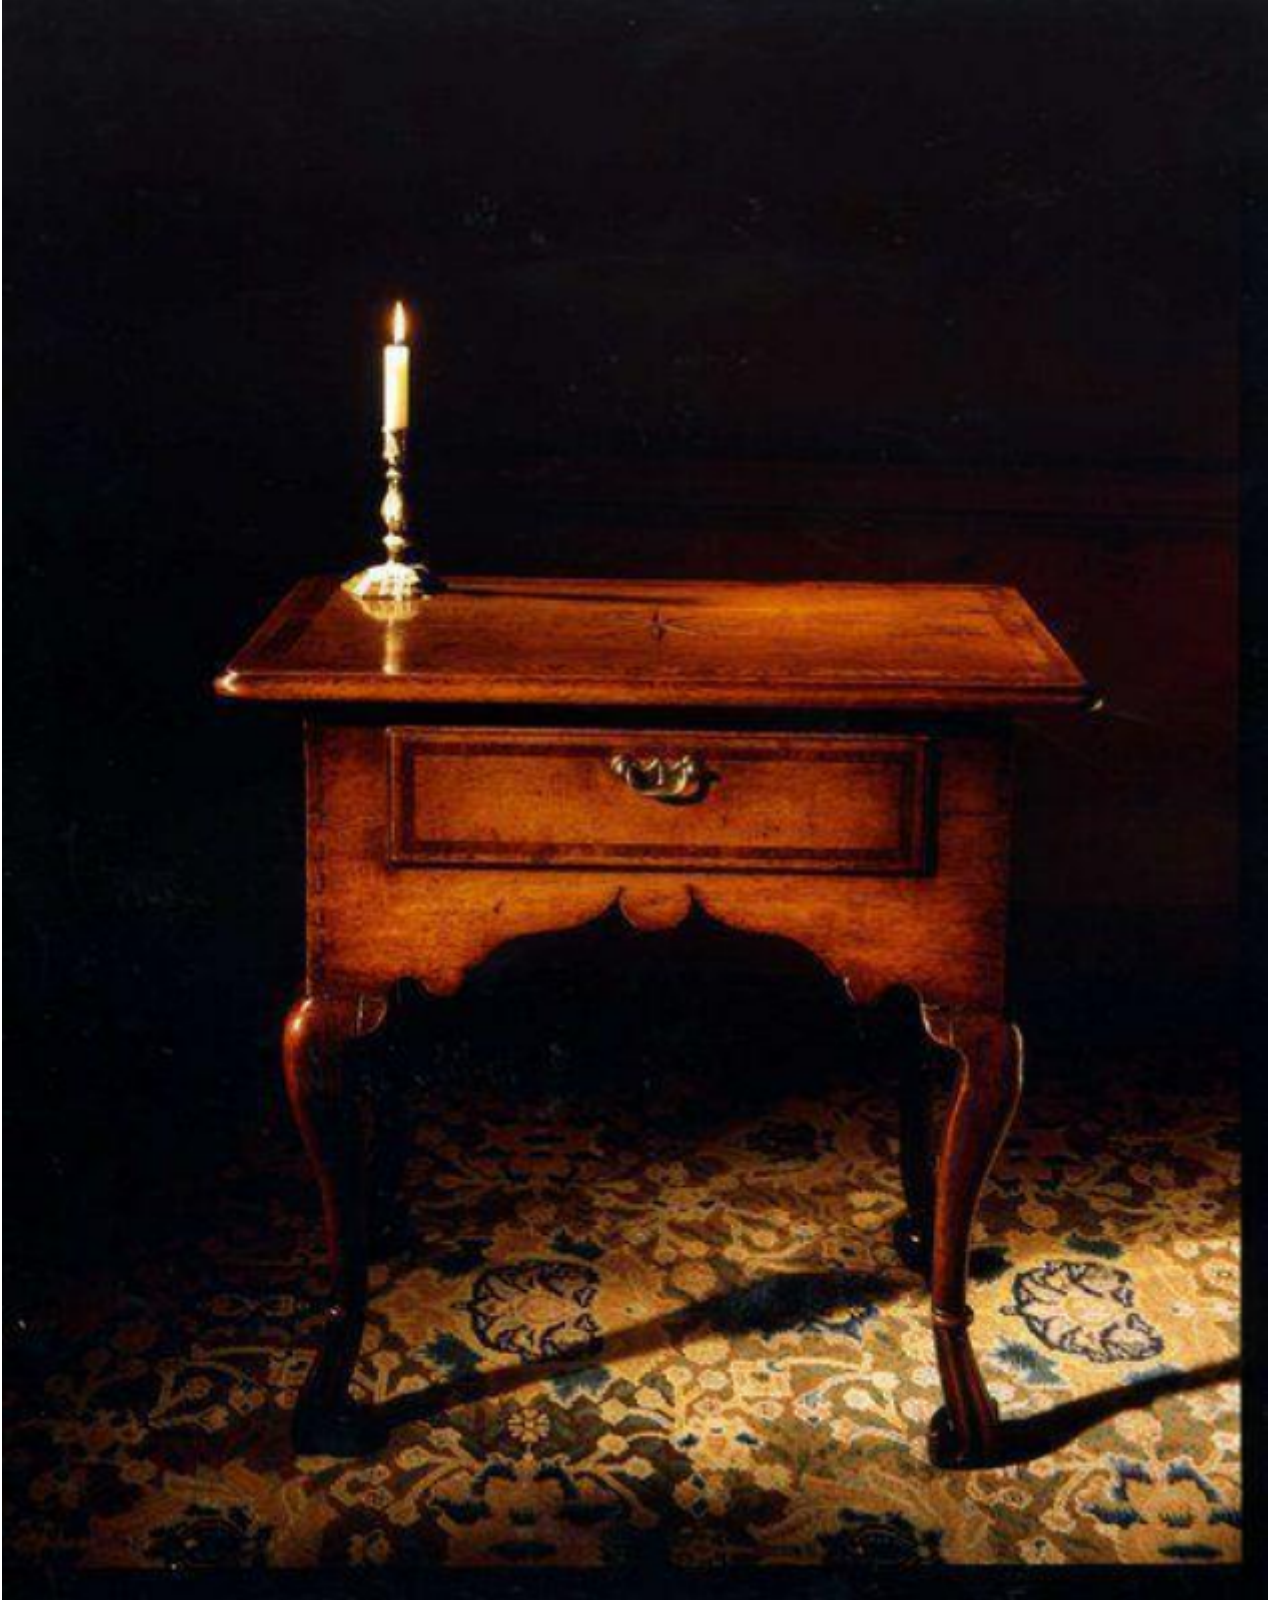

A rare, early-18th century, oak sidetable with fruitwood inlay and a starburst on braganza feet

Sold

REF: 10515